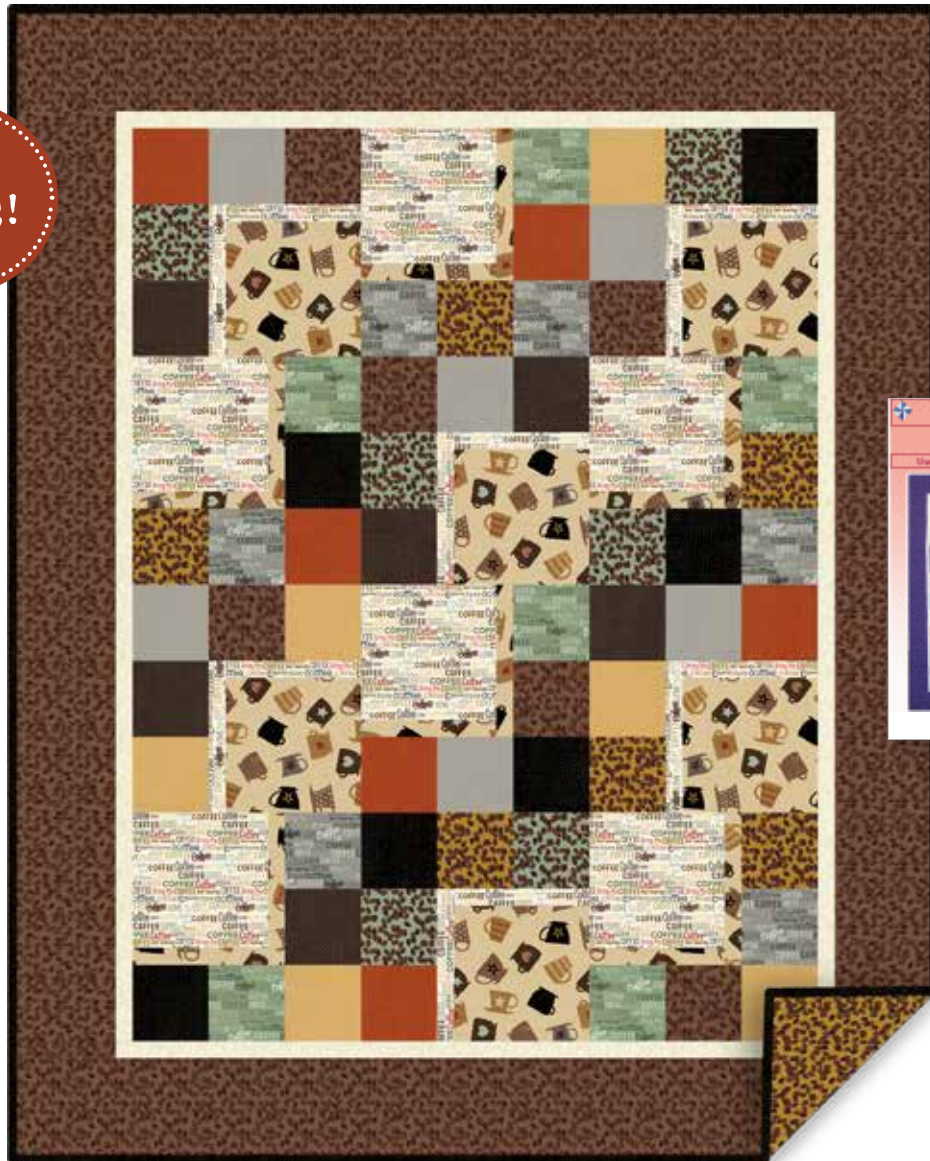

# YAY! COFFEE!

by DAN DIPAOLO

## Charm Box

By Cozy Quilt Designs • Order No. FQA-CB • cozyquilt.com • Throw Size Shown, 54 1/2" x 68"  
*Pattern also includes Twin & Queen sizes!*

5"  
Sqs!

Fabrics:	1 Kit	10 Kits	20 Kits
YAY! Coffee! 5" Squares SQ0391	2 packs	20 packs	40 packs
Accent 1: Lt Caramel Mugs Y3656-64	3/8 yd	1 bolt	1 bolt
Accent 2: Cream Words Y3657-57	3/8 yd	1 bolt	1 bolt
Border 1: Lt Cream Impressions Moiré Y1323-2	1/3 yd	1 bolt	1 bolt
Border 2: Lt Brown Beans Y3658-14	1 1/2 yds	1 bolt	2 bolts
Binding: Black Dot Y3659-3	3/8 yd	1 bolt	1 bolt
Backing: Dk Gold Beans Y3658-69	3 3/4 yds	3 bolts	5 bolts

## Charm Box

By Cozy Quilt Designs • Order No. FQA-CB • cozyquilt.com  
Throw Size Shown, 54 ½" x 68"

5"  
Sqs!

### Fabrics:

YAY! Coffee! 5" Squares SQ0391	2 packs
Accent 1: Lt Caramel Mugs Y3656-64	¾ yd
Accent 2: Cream Words Y3657-57	¾ yd
Border 1: Lt Cream Impressions Moiré Y1323-2	½ yd
Border 2: Lt Brown Beans Y3658-14	1 ½ yds
Binding: Black Dot Y3659-3	¾ yd
Suggested Backing: Dk Gold Beans Y3658-69	3 ¾ yds