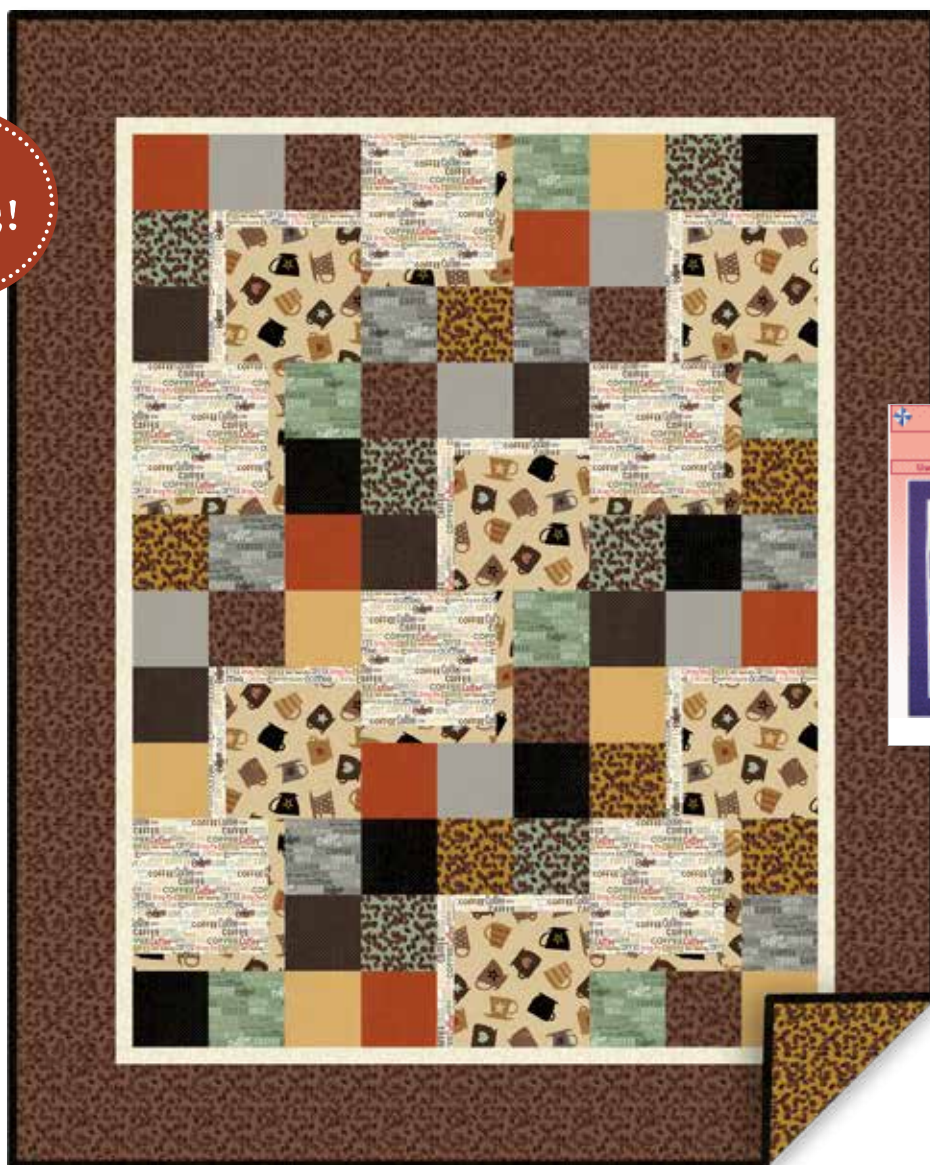

## Charm Box

By Cozy Quilt Designs • Order No. FQA-CB • cozyquilt.com • Throw Size Shown, 54 1/2" x 68"  
*Pattern also includes Twin & Queen sizes!*

5"  
Sqs!

Fabrics:	1 Kit	10 Kits	20 Kits
YAY! Coffee! 5" Squares SQ0391	2 packs	20 packs	40 packs
Accent 1: Lt Caramel Mugs Y3656-64	3/8 yd	1 bolt	1 bolt
Accent 2: Cream Words Y3657-57	3/8 yd	1 bolt	1 bolt
Border 1: Lt Cream Impressions Moiré Y1323-2	1/3 yd	1 bolt	1 bolt
Border 2: Lt Brown Beans Y3658-14	1 1/2 yds	1 bolt	2 bolts
Binding: Black Dot Y3659-3	3/8 yd	1 bolt	1 bolt
Backing: Dk Gold Beans Y3658-69	3 3/4 yds	3 bolts	5 bolts

## Charm Box

By Cozy Quilt Designs • Order No. FQA-CB • cozyquilt.com  
Throw Size Shown, 54 ½" x 68"

5"  
Sqs!

### Fabrics:

YAY! Coffee! 5" Squares SQ0391	2 packs
Accent 1: Lt Caramel Mugs Y3656-64	¾ yd
Accent 2: Cream Words Y3657-57	¾ yd
Border 1: Lt Cream Impressions Moiré Y1323-2	½ yd
Border 2: Lt Brown Beans Y3658-14	1 ½ yds
Binding: Black Dot Y3659-3	¾ yd
Suggested Backing: Dk Gold Beans Y3658-69	3 ¾ yds