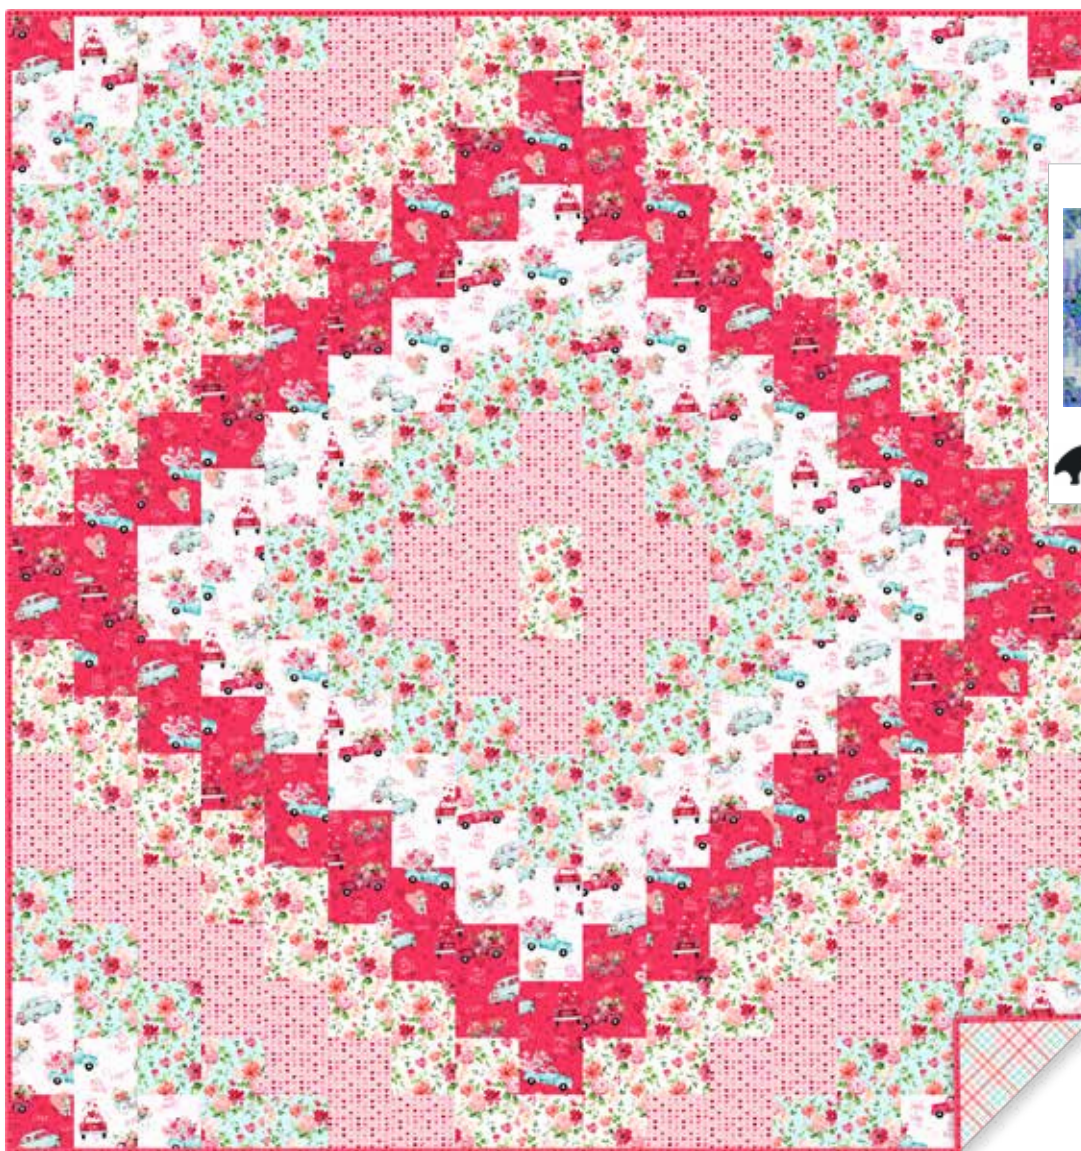

# Brickyard

By Bear Hug Quiltworks • Order No. 112 • Designed by Lisa Routh Alley  
 bearhugquiltworks.com • Size Shown, 76 1/2" x 80" • Pattern also includes Baby size!

Fabrics:	1 Kit	10 Kits	20 Kits
White Loads of Love Y3649-1	1 yd	1 bolt	2 bolts
Lt Red Loads of Love Y3649-4	1 yd	1 bolt	2 bolts
White Floral Y3650-1	1 yd	1 bolt	2 bolts
Lt Turquoise Floral Y3650-100	1 yd	1 bolt	2 bolts
Lt Pink Hearts Y3651-41	1 yd	1 bolt	2 bolts
Binding: Lt Red Hearts Y3651-4	3/4 yd	1 bolt	1 bolt
Backing: Multi Diagonal Plaid Y3652-55	7 1/2 yds	5 bolts	10 bolts

# Brickyard

By Bear Hug Quiltworks • Order No. 112 • Designed by Lisa Routh Alley  
 bearhugquiltworks.com • Size Shown, 76 1/2" x 80"

**Fabrics:**

White Loads of Love Y3649-1	1 yd
Lt Red Loads of Love Y3649-4	1 yd
White Floral Y3650-1	1 yd
Lt Turquoise Floral Y3650-100	1 yd
Lt Pink Hearts Y3651-41	1 yd
Binding: Lt Red Hearts Y3651-4	3/4 yd
Suggested Backing: Multi Diagonal Plaid Y3652-55	7 1/2 yds