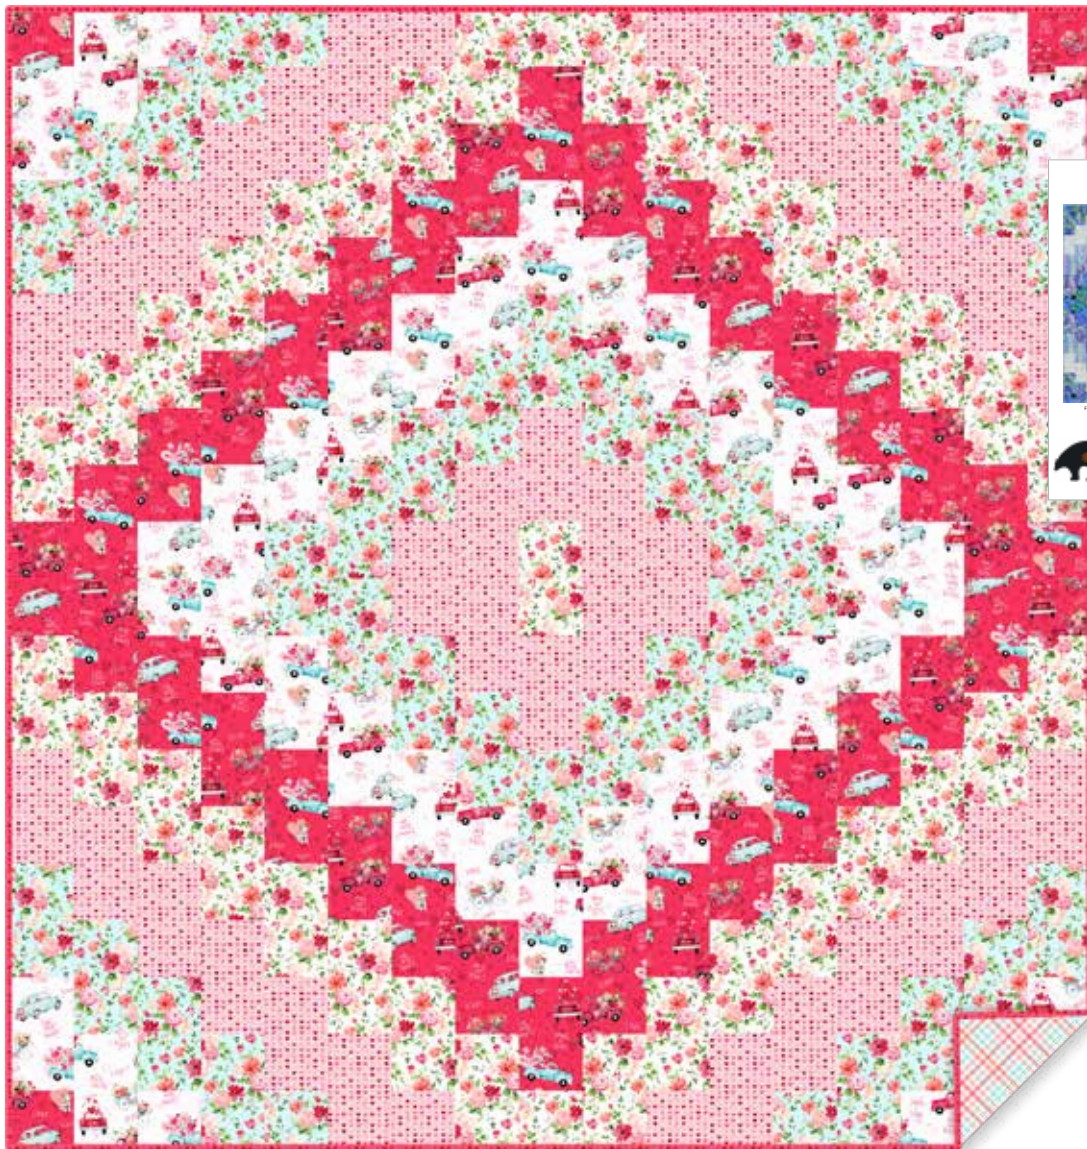

# Brickyard

By Bear Hug Quiltworks • Order No. 112 • Designed by Lisa Routh Alley  
 bearhugquiltworks.com • Size Shown, 76 1/2" x 80" • Pattern also includes Baby size!

Fabrics:	1 Kit	10 Kits	20 Kits
White Loads of Love Y3649-1	1 yd	1 bolt	2 bolts
Lt Red Loads of Love Y3649-4	1 yd	1 bolt	2 bolts
White Floral Y3650-1	1 yd	1 bolt	2 bolts
Lt Turquoise Floral Y3650-100	1 yd	1 bolt	2 bolts
Lt Pink Hearts Y3651-41	1 yd	1 bolt	2 bolts
Binding: Lt Red Hearts Y3651-4	3/4 yd	1 bolt	1 bolt
Backing: Multi Diagonal Plaid Y3652-55	7 1/2 yds	5 bolts	10 bolts

# Brickyard

By Bear Hug Quiltworks • Order No. 112 • Designed by Lisa Routh Alley  
 bearhugquiltworks.com • Size Shown, 76 1/2" x 80"

**Fabrics:**

White Loads of Love Y3649-1	1 yd
Lt Red Loads of Love Y3649-4	1 yd
White Floral Y3650-1	1 yd
Lt Turquoise Floral Y3650-100	1 yd
Lt Pink Hearts Y3651-41	1 yd
Binding: Lt Red Hearts Y3651-4	3/4 yd
Suggested Backing: Multi Diagonal Plaid Y3652-55	7 1/2 yds