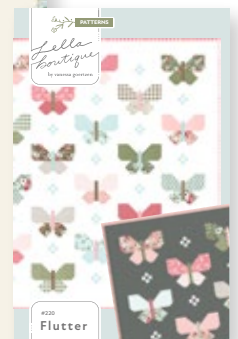

WOODLAND

by Celia West

FLUTTER

By Lella Boutique
 Designed by Vanessa Goertzen
 Size shown, 76 1/2" x 83 1/2"
 Order No. 220
 lellaboutique.com

Fabrics	Black version:	Muslin version:	1 Kit	10 Kits	20 Kits
Butterfly Wings, Worms & Accent:	Woodland Fat Qtr Pack FQ0464*	Woodland Fat Qtr Pack FQ0464*	1 pack	10 packs	20 packs
Background:	Black Dappled Y2949-3	Bleached Muslin AMB-190	5 1/2 yds	4 bolts	8 bolts
Binding:	Eggplant Columbine Y4137-45	White Digital Daisies Y4134-1	3/4 yd	1 bolt	1 bolt
Backing:	Multi Lupine Y4133-55	Blue Lupine Y4133-90	5 1/8 yds	4 bolts	7 bolts

*In our version, we used 10 FQs for Butterfly Wings, 2 FQs for Worms & 1 FQ for Accent.

877

By Lella Boutique • Designed by Vanessa Goertzen • Size shown, 76 ½" x 83 ½"
Order No. 220 • lellaboutique.com

Fabrics

Butterfly Wings, Worms & Accent: Woodland Fat Qtr Pack FQ0464*	1 pack
Background: Black Dappled Y2949-3	5 ½ yds
Binding: Eggplant Columbine Y4137-45	¾ yd
Suggested Backing: Multi Lupine Y4133-55	5 ½ yds

**In our version, we used 10 FQs for Butterfly Wings, 2 FQs for Worms & 1 FQ for Accent*

FLUTTER

By Lella Boutique • Designed by Vanessa Goertzen • Size shown, 76 ½" x 83 ½"
 Order No. 220 • lellaboutique.com