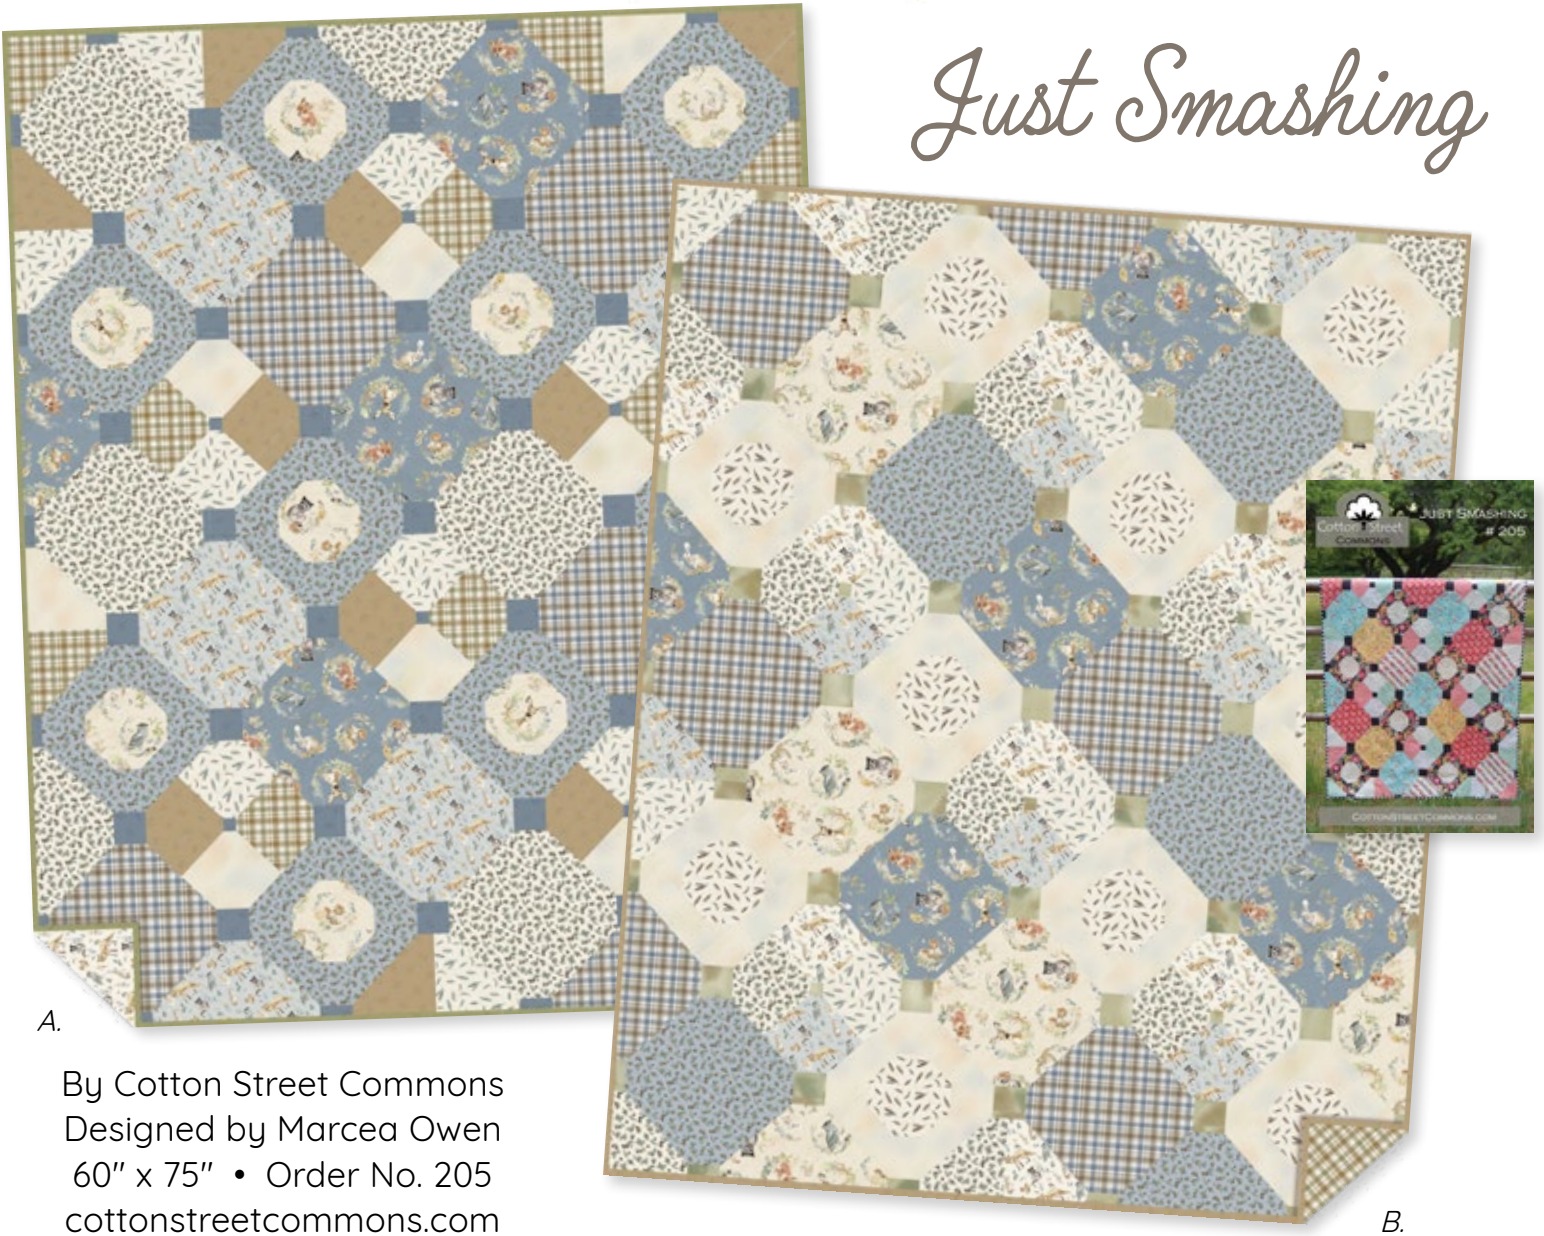

Wildwood

by Beth Grove

Just Smashing

A.

By Cotton Street Commons
 Designed by Marcea Owen
 60" x 75" • Order No. 205
cottonstreetcommons.com

B.

12 Fabrics	Version A Blue	Version B Cream	1 Kit	10 Kits	20 Kits
Solid Blocks:	Slate Digital Wreaths Y4370-141	Light Khaki Digital Wreaths Y4370-11	⅔ yard	1 bolt	1 bolt
	Light Blue Digital Animals Y4371-29	Slate Digital Wreaths Y4370-141	⅔ yard	1 bolt	1 bolt
	Slate Digital Diagonal Plaid Y4372-141	Slate Digital Diagonal Plaid Y4372-141	⅔ yard	1 bolt	1 bolt
	Cream Digital Pine Cones Y4374-57	Slate Digital Pine Cones Y4374-141	⅔ yard	1 bolt	1 bolt
Snowball Blocks:	Slate Digital Pine Cones Y4374-141	Multi Digital Aspen Bark Y4375-55	1 ⅙ yards	1 bolt	2 bolts
Snowball Block Centers:	Light Khaki Digital Wreaths Y4370-11	Light Brown Digital Feathers Y4373-14	⅔ yard	1 bolt	1 bolt
Four-Patch Blocks:	Olive Digital Diagonal Plaid Y4372-24	Light Blue Digital Animals Y4371-29	½ yard	1 bolt	1 bolt
	Slate Digital Feathers Y4373-141	Cream Digital Animals Y4371-57	½ yard	1 bolt	1 bolt
	Multi Digital Aspen Bark Y4375-55	Slate Digital Feathers Y4373-141	½ yard	1 bolt	1 bolt
	Light Caramel Digital Mushroom Tonal Y4376-64	Cream Digital Pine Cones Y4374-57	½ yard	1 bolt	1 bolt
Accent Blocks:	Slate Digital Mushroom Tonal Y4376-141	Light Caramel Kinkame Opal K2333-64	¼ yard	1 bolt	1 bolt
Binding:	Olive Digital Mushroom Tonal Y4376-24	Light Caramel Digital Mushroom Tonal Y4376-64	¾ yard	1 bolt	1 bolt
Backing:	Cream Digital Animals Y4371-57	Olive Digital Diagonal Plaid Y4372-24	4 ½ yards	3 bolts	6 bolts