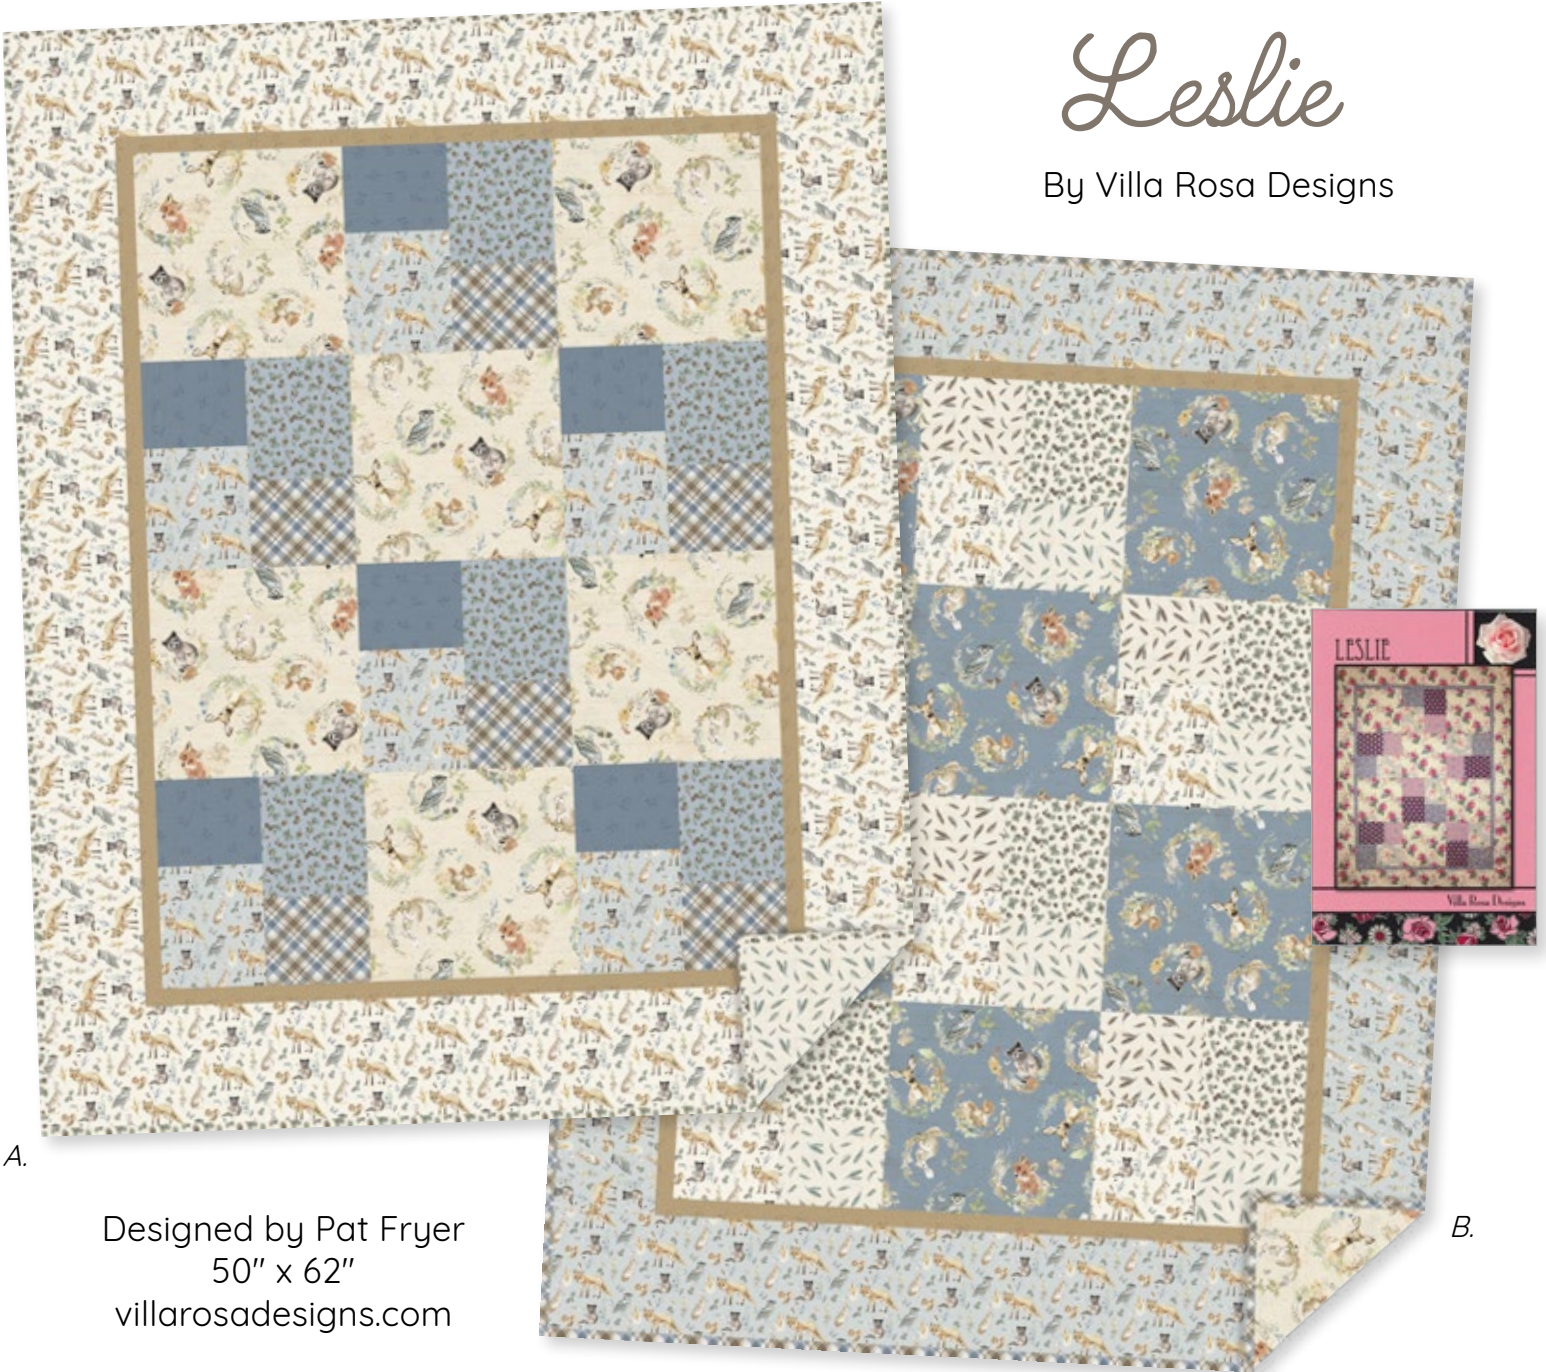

# Wildwood

by Beth Grove

## Leslie

By Villa Rosa Designs

A.

B.

Designed by Pat Fryer  
50" x 62"  
villarosadesigns.com

8 Fabrics	Version A Cream Border	Version B Blue Border	1 Kit	10 Kits	20 Kits
Theme:	Light Khaki Digital Wreaths Y4370-11	Slate Digital Wreaths Y4370-141	$\frac{7}{8}$ yard	1 bolt	2 bolts
4-Patches:	Light Blue Digital Animals Y4371-29	Cream Digital Animals Y4371-57	$\frac{1}{4}$ yard	1 bolt	1 bolt
	Slate Digital Diagonal Plaid Y4372-141	Light Brown Digital Feathers Y4373-14	$\frac{1}{4}$ yard	1 bolt	1 bolt
	Slate Digital Pine Cones Y4374-141	Slate Digital Feathers Y4373-141	$\frac{1}{4}$ yard	1 bolt	1 bolt
	Slate Digital Mushroom Tonal Y4376-141	Cream Digital Pine Cones Y4374-57	$\frac{1}{4}$ yard	1 bolt	1 bolt
1st Border:	Light Caramel Digital Mushroom Tonal Y4376-64	Light Caramel Digital Mushroom Tonal Y4376-64	$\frac{1}{4}$ yard	1 bolt	1 bolt
2nd Border:	Cream Digital Animals Y4371-57	Light Blue Digital Animals Y4371-29	1 $\frac{1}{4}$ yards	1 bolt	2 bolts
Binding:	Cream Digital Pine Cones Y4374-57	Slate Digital Diagonal Plaid Y4372-141	$\frac{1}{2}$ yard	1 bolt	1 bolt
Backing:	Slate Digital Feathers Y4373-141	Light Khaki Digital Wreaths Y4370-11	4 yards	3 bolts	6 bolts

### 8 Fabrics

<b>Theme:</b>	Light Khaki Digital Wreaths Y4370-11	7/8 yard
<b>4-Patches:</b>	Light Blue Digital Animals Y4371-29	1/4 yard
	Slate Digital Diagonal Plaid Y4372-141	1/4 yard
	Slate Digital Pine Cones Y4374-141	1/4 yard
	Slate Digital Mushroom Tonal Y4376-141	1/4 yard
<b>1st Border:</b>	Light Caramel Digital Mushroom Tonal Y4376-64	1/4 yard
<b>2nd Border:</b>	Cream Digital Animals Y4371-57	1 1/4 yards
<b>Binding:</b>	Cream Digital Pine Cones Y4374-57	1/2 yard
<b>Suggested Backing:</b>	Slate Digital Feathers Y4373-141	4 yards