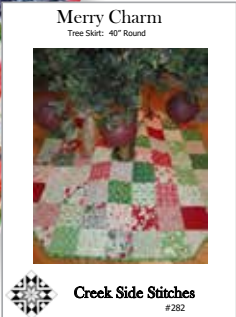

Winter's Eve

by Jim Ishikawa

Merry Charm

By Creek Side Stitches
 40" Round • Order No. 282 • creeksidestitches.com

Uses 5" Squares!

Fabrics	1 Kit	10 Kits	20 Kits
Winter's Eve 5" Square Pack SQ0375	2 packs	20 packs	40 packs
Binding: Mist Gray Poinsettias Y3537-116M	½ yard	1 bolt	1 bolt
Backing: Wine Ornaments Y3538-48	2 ¼ yards	2 bolts	3 bolts