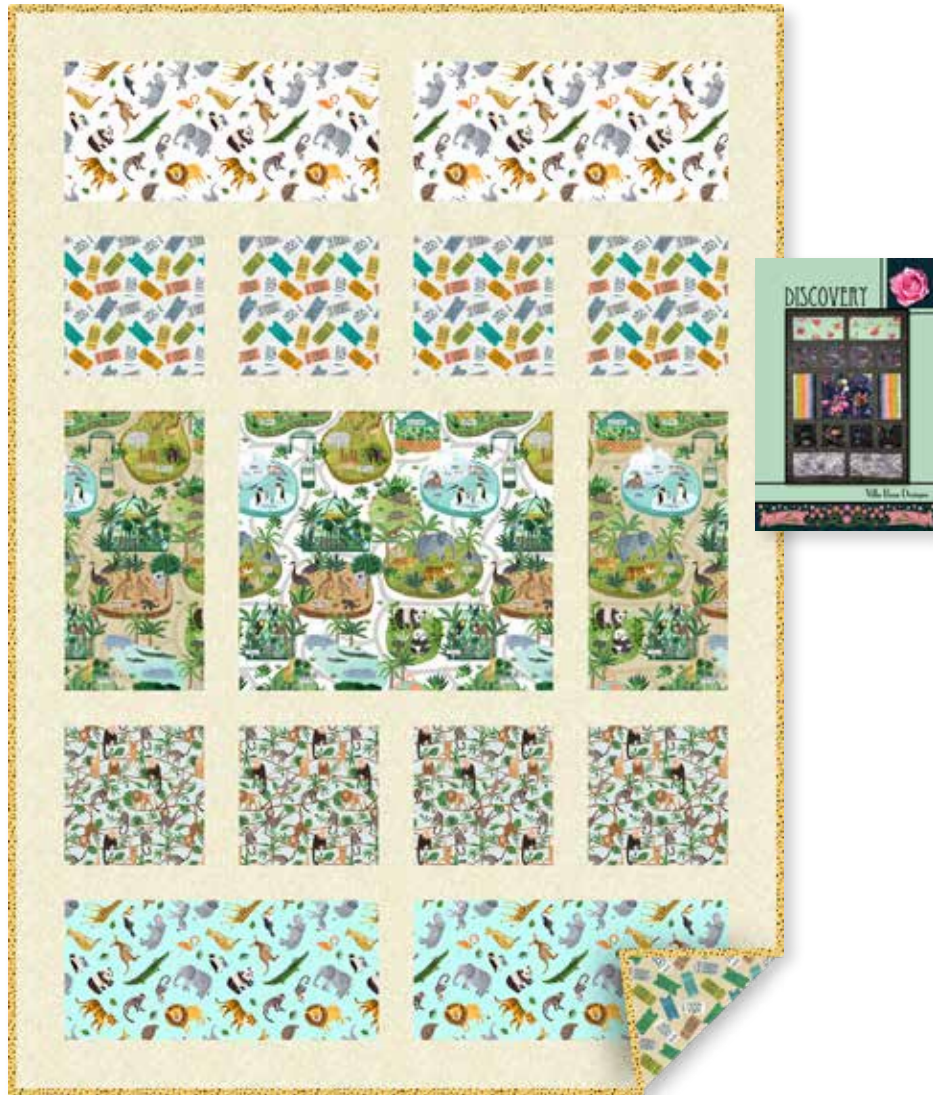

Ticket to the Zoo

BY REBECCA JONES

DISCOVERY

By Villa Rosa Designs • Designed b Pat Fryer
villarosadesigns.com • 44" x 62"

Fabrics:	1 Kit	10 Kits	20 Kits
6 Prints:			
White Trail Map Y3528-1	1 FQ	1 bolt	1 bolt
Dk Butter Trail Map Y3528-60	1 FQ	1 bolt	1 bolt
White Animals Y3529-1	1 FQ	1 bolt	1 bolt
Aqua Animals Y3529-33	1 FQ	1 bolt	1 bolt
Lt Turquoise Monkeys Y3530-100	1 FQ	1 bolt	1 bolt
White Ticket Stubs Y3531-1	1 FQ	1 bolt	1 bolt
Background: Lt Cream Impressions Moiré II Y1323-2	1 ¼ yds	1 bolt	2 bolts
Binding: Gold Spots Y3533-68	½ yd	1 bolt	1 bolt
Backing: Dk Butter Ticket Stubs Y3531-60	4 yds	3 bolts	6 bolts