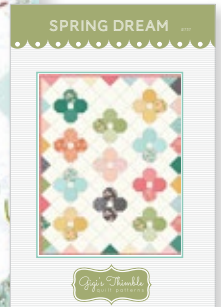

Spring Dream

By Gigi's Thimble • Designed by Amber Johnson
 Large Shown: 57 ¾" x 70 ½" • Also includes Small Size
 Order No. 737 • gigisthimbles.com

Uses 5" Squares!

Fabrics	1 Kit	10 Kits	20 Kits
Tina's Wildflowers 5" Square Pack SQ0438	3 packs	30 packs	60 packs
Background: White Digital Silhouette Floral Y3966-1	2 ¾ yards	2 bolts	4 bolts
Binding: Light Teal Digital Butterfly Floral Y3968-103	⅝ yard	1 bolt	1 bolt
Backing: White Digital Dutchman's Breeches Y3969-1	3 ¾ yards	3 bolts	5 bolts

TINA'S WILDFLOWERS

by Tina Leto

Spring Dream

By Gigi's Thimble • Designed by Amber Johnson
 Large Shown: 57 ¾" x 70 ½" • Also includes Small Size
 Order No. 737 • gigisthimbles.com

Precut 5" Squares!

Fabrics

Tina's Wildflowers 5" Square Pack SQ0438	3 packs
Background: White Digital Silhouette Floral Y3966-1	2 ¾ yards
Binding: Light Teal Digital Butterfly Floral Y3968-103	⅝ yard
Suggested Backing: White Digital Dutchman's Breeches Y3969-1	3 ¾ yards