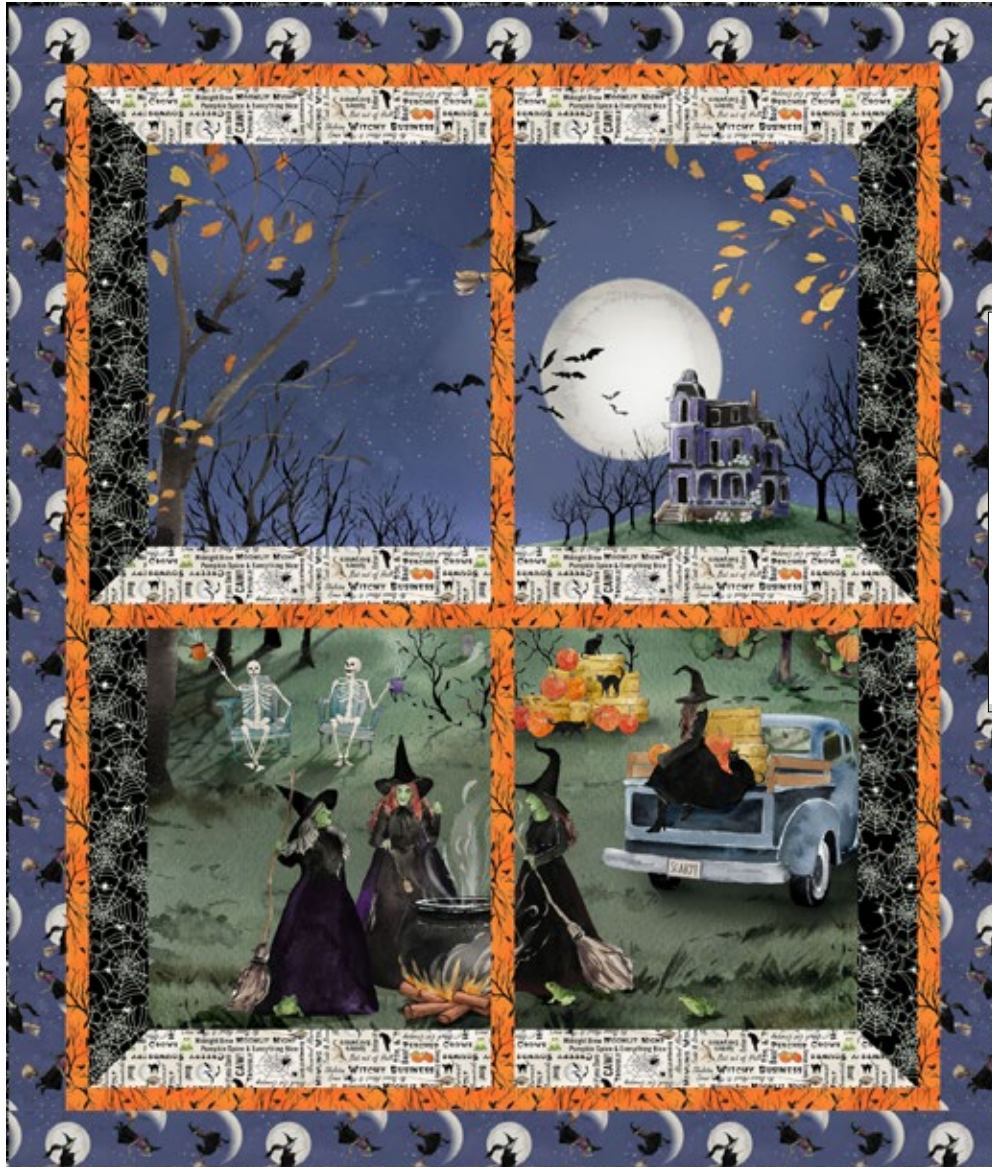

Toil & Trouble

by Heatherlee Chan

Toil & Trouble Windows

By Patch Works Studio • Designed by Daphne Greig
Small: 43" x 50 1/2" • Order No. PS470 • patchworkstudio.com

Fabrics, Small quilt:

Digital Toil & Trouble Panel Y4157-55	1 yard
Window frames & binding: Black Glow in the Dark Spiderweb Y4164-3	3/4 yard
Light window frames: Light Taupe Words Y4162-11	1/2 yard
Window accent: Orange Crows Y4160-36	1/2 yard
Wide border: Dark Denim Digital Witches Y4158-89	5/8 yard
Backing: Light Taupe Crows Y4160-11 (<i>horizontal seam</i>)	2 3/4 yards