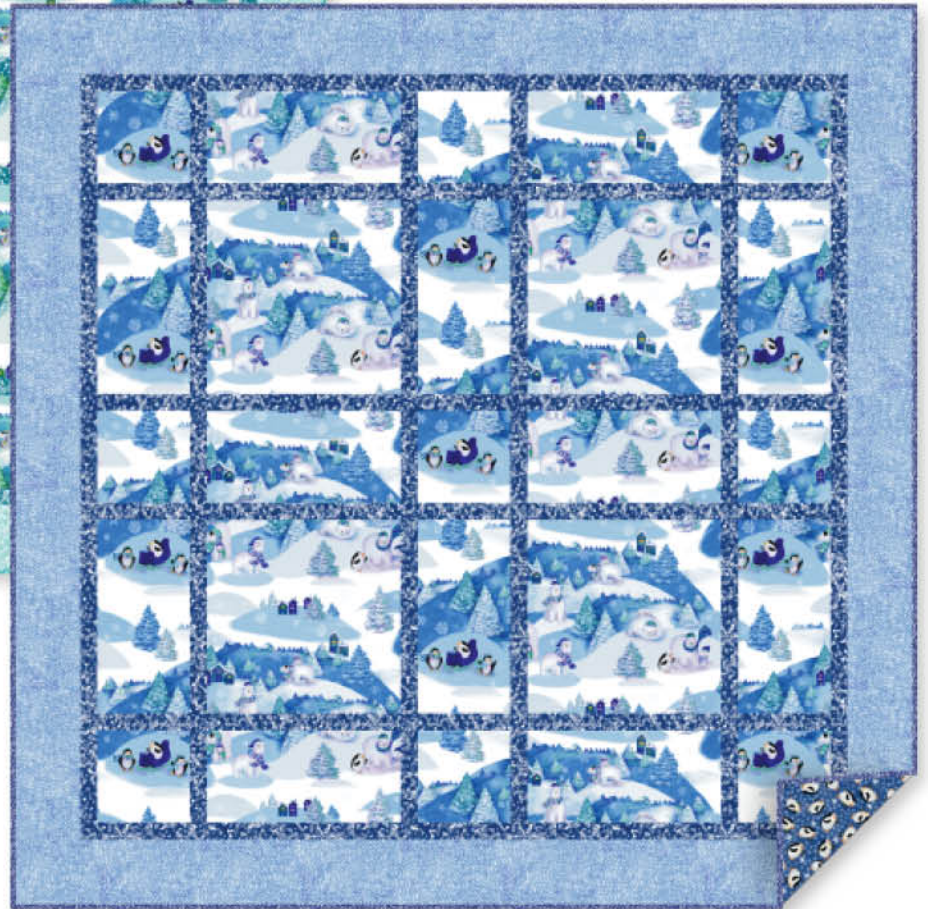

SNOWVILLE

by Sue Zipkin

Nebula

Designed by Molly Cook
for Villa Rosa Designs
villarosadesigns.com
Finished Size: 54" x 54"

Fabric Requirements, Sky version:	1 Kit	10 Kits	20 Kits
Theme: Sky Winter Toile Y3277-98	1 ¼ yds	1 bolt	2 bolts
Contrast: Dk Sky Snowflakes Y3279-99	¾ yd	1 bolt	1 bolt
Outer Border: Lt Aqua Snowflakes Y3279-32	¾ yd	1 bolt	1 bolt
Binding: Aqua Penguins Y3280-33	½ yd	1 bolt	1 bolt
Backing: Aqua Polar Bears Y3278-33	3 ½ yds	3 bolts	5 bolts

Fabric Requirements, Blue version:	1 Kit	10 Kits	20 Kits
Theme: Blue Winter Toile Y3277-90	1 ¼ yds	1 bolt	2 bolts
Contrast: Lt Navy Snowflakes Y3279-93	¾ yd	1 bolt	1 bolt
Outer Border: Lt Blue Snow Dot Y3385-29	¾ yd	1 bolt	1 bolt
Binding: Lt Navy Snow Dot Y3385-93	½ yd	1 bolt	1 bolt
Backing: Lt Navy Penguins Y3280-93	3 ½ yds	3 bolts	5 bolts