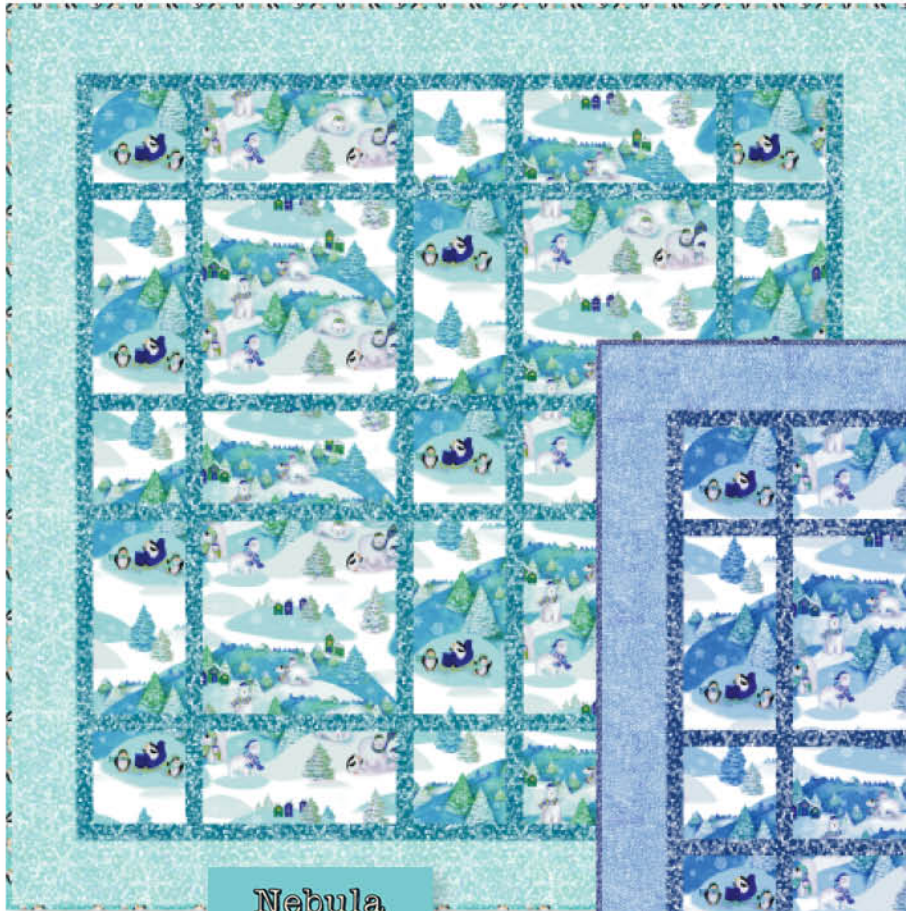

SNOWVILLE

by Sue Zipkin

Nebula

Designed by Molly Cook
for Villa Rosa Designs
villarosadesigns.com
Finished Size: 54" x 54"

Fabric Requirements, Sky version:	1 Kit	10 Kits	20 Kits
Theme: Sky Winter Toile Y3277-98	1 ¼ yds	1 bolt	2 bolts
Contrast: Dk Sky Snowflakes Y3279-99	¾ yd	1 bolt	1 bolt
Outer Border: Lt Aqua Snowflakes Y3279-32	¾ yd	1 bolt	1 bolt
Binding: Aqua Penguins Y3280-33	½ yd	1 bolt	1 bolt
Backing: Aqua Polar Bears Y3278-33	3 ½ yds	3 bolts	5 bolts

Fabric Requirements, Blue version:	1 Kit	10 Kits	20 Kits
Theme: Blue Winter Toile Y3277-90	1 ¼ yds	1 bolt	2 bolts
Contrast: Lt Navy Snowflakes Y3279-93	¾ yd	1 bolt	1 bolt
Outer Border: Lt Blue Snow Dot Y3385-29	¾ yd	1 bolt	1 bolt
Binding: Lt Navy Snow Dot Y3385-93	½ yd	1 bolt	1 bolt
Backing: Lt Navy Penguins Y3280-93	3 ½ yds	3 bolts	5 bolts