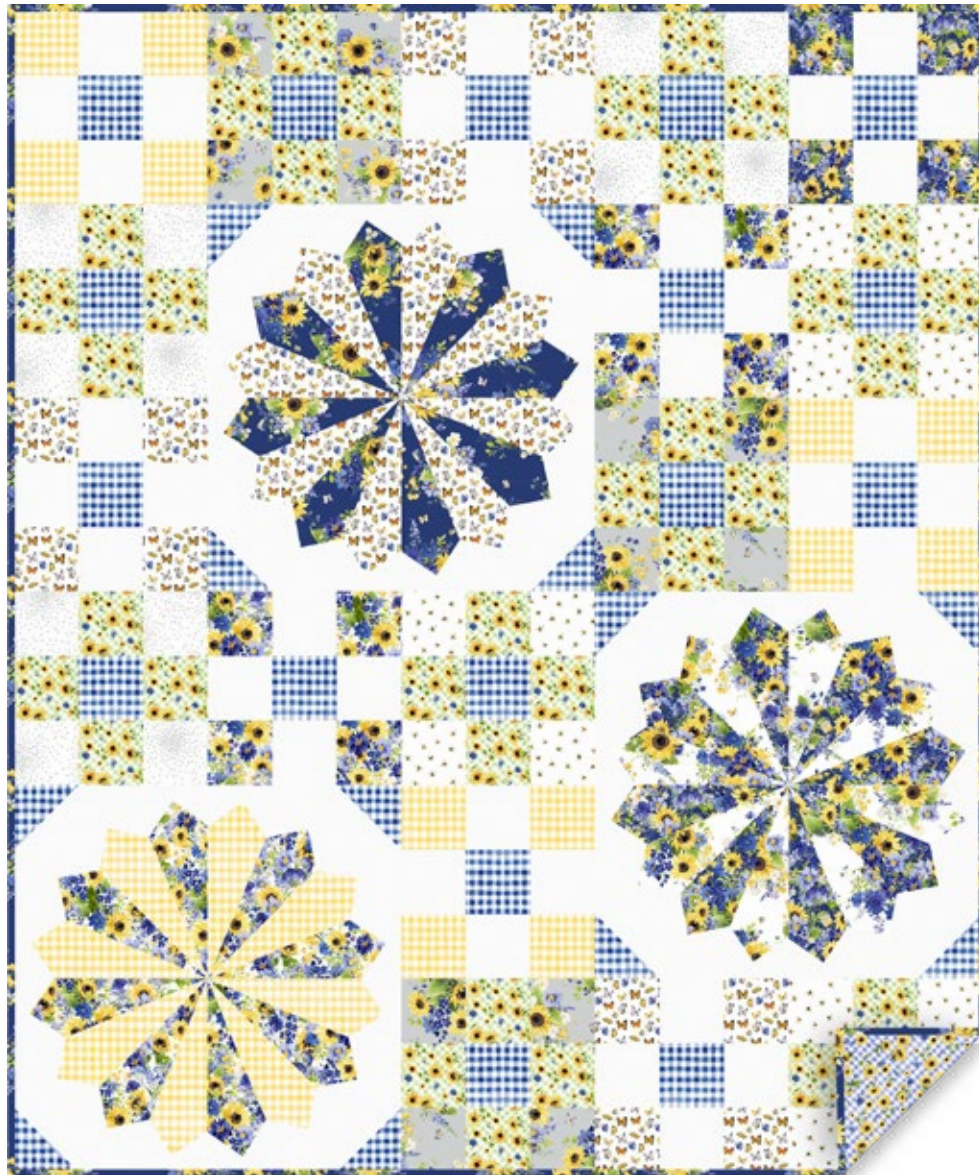

Sunflower Bouquets

by heatherlee chan

Appliqué!

English Garden

By Charisma Horton

60" x 72"

Order No. CH-345

charismascorner.com

*Includes
Dresden Plate
Template*

Fabrics:	1 Kit	10 Kits	20 Kits
White #1: White Impressions Moiré Y1031-1	2 ½ yds	2 bolts	4 bolts
White #2: Lt Green Digital Floral Check Y3910-20	7/8 yd	1 bolts	2 bolts
White #3: White Digital Butterflies Y3911-1	¾ yd	1 bolt	1 bolt
White #4: Gray LB Basic Confetti Y2663-6	½ yd	1 bolt	1 bolt
White #5: White Digital Tossed Bouquets Y3908-1	½ yd	1 bolt	1 bolt
Green #1: Dk Blue Digital Gingham Y3913-30	¾ yd	1 bolt	1 bolt
Green #2: Mist Gray Digital Tossed Bouquets Y3908-116	½ yd	1 bolt	1 bolt
Pink #1: Yellow Digital Gingham Y3913-9	¾ yd	1 bolt	1 bolt
Pink #2: Dk Blue Digital Packed Flowers Y3909-30	¾ yd	1 bolt	1 bolt
Pink #3 & Pink #6: White Digital Packed Flowers Y3909-1	¾ yd	1 bolt	1 bolt
Pink #4: White Digital Bees Y3912-1	½ yd	1 bolt	1 bolt
Pink #5: Dk Blue Digital Tossed Bouquets Y3908-30 (incl. binding)	1 yd	1 bolt	2 bolts
Backing: Periwinkle Digital Floral Check Y3910-85	4 yds	3 bolts	6 bolts

Sunflower Bouquets

by heatherlee chan

English Garden

By Charisma Horton

60" x 72"

Order No. CH-345

charismascorner.com

*Includes
Dresden Plate
Template*

Fabrics:

White #1: White Impressions Moiré Y1031-1	2 ½ yds
White #2: Lt Green Digital Floral Check Y3910-20	¾ yd
White #3: White Digital Butterflies Y3911-1	¾ yd
White #4: Gray LB Basic Confetti Y2663-6	½ yd
White #5: White Digital Tossed Bouquets Y3908-1	½ yd
Green #1: Dk Blue Digital Gingham Y3913-30	¾ yd
Green #2: Mist Gray Digital Tossed Bouquets Y3908-116	½ yd
Pink #1: Yellow Digital Gingham Y3913-9	¾ yd
Pink #2: Dk Blue Digital Packed Flowers Y3909-30	¾ yd
Pink #3 & Pink #6: White Digital Packed Flowers Y3909-1	¾ yd
Pink #4: White Digital Bees Y3912-1	½ yd
Pink #5: Dk Blue Digital Tossed Bouquets Y3908-30 (incl. binding)	1 yd
Suggested Backing: Periwinkle Digital Floral Check Y3910-85	4 yds