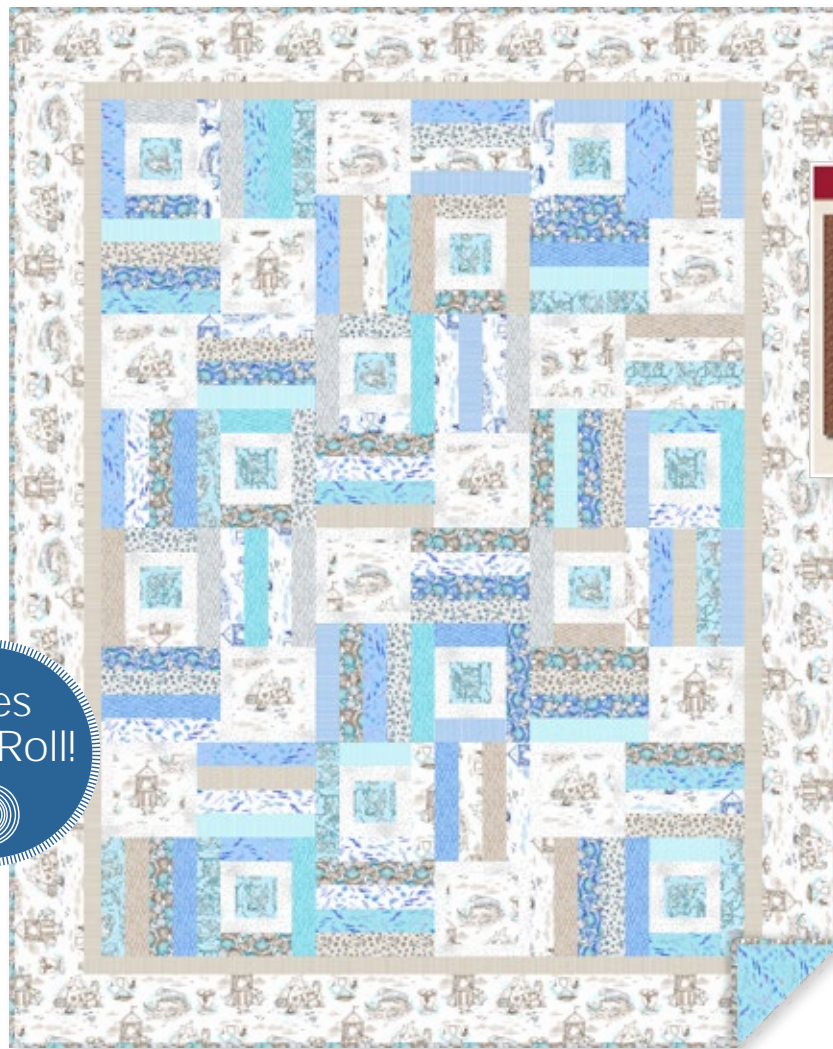

# COUNTRY CHARM

By Antler Quilt Design • Designed by Doug Leko  
 9" x 87" • Order No. AQD0267 • antlerquilt.com

Fabrics:	1 Kit	10 Kits	20 Kits
Sandy Toes 2 1/2" Strip Roll ST0458	1 roll	10 rolls	20 rolls
6 1/2" Square Panel Images* (fussy-cut) & Outer Border: Taupe Scenic Toile Y4044-62	2 yards	2 bolts	4 bolts
4" Square Panel Images* (fussy-cut): Light Sky Mermaids Y4046-97	yard	1 bolt	1 bolt
Frame: Gray LB Basic Confetti Y2663-6	yard	1 bolt	2 bolts
Inner Border: Taupe Stripe Y4050-62	1/2 yard	1 bolt	1 bolt
Binding: Taupe Packed Shells Y4047-62	yard	1 bolt	1 bolt
Backing: Aqua Fish Y4048-33	5 1/2 yards	4 bolts	8 bolts