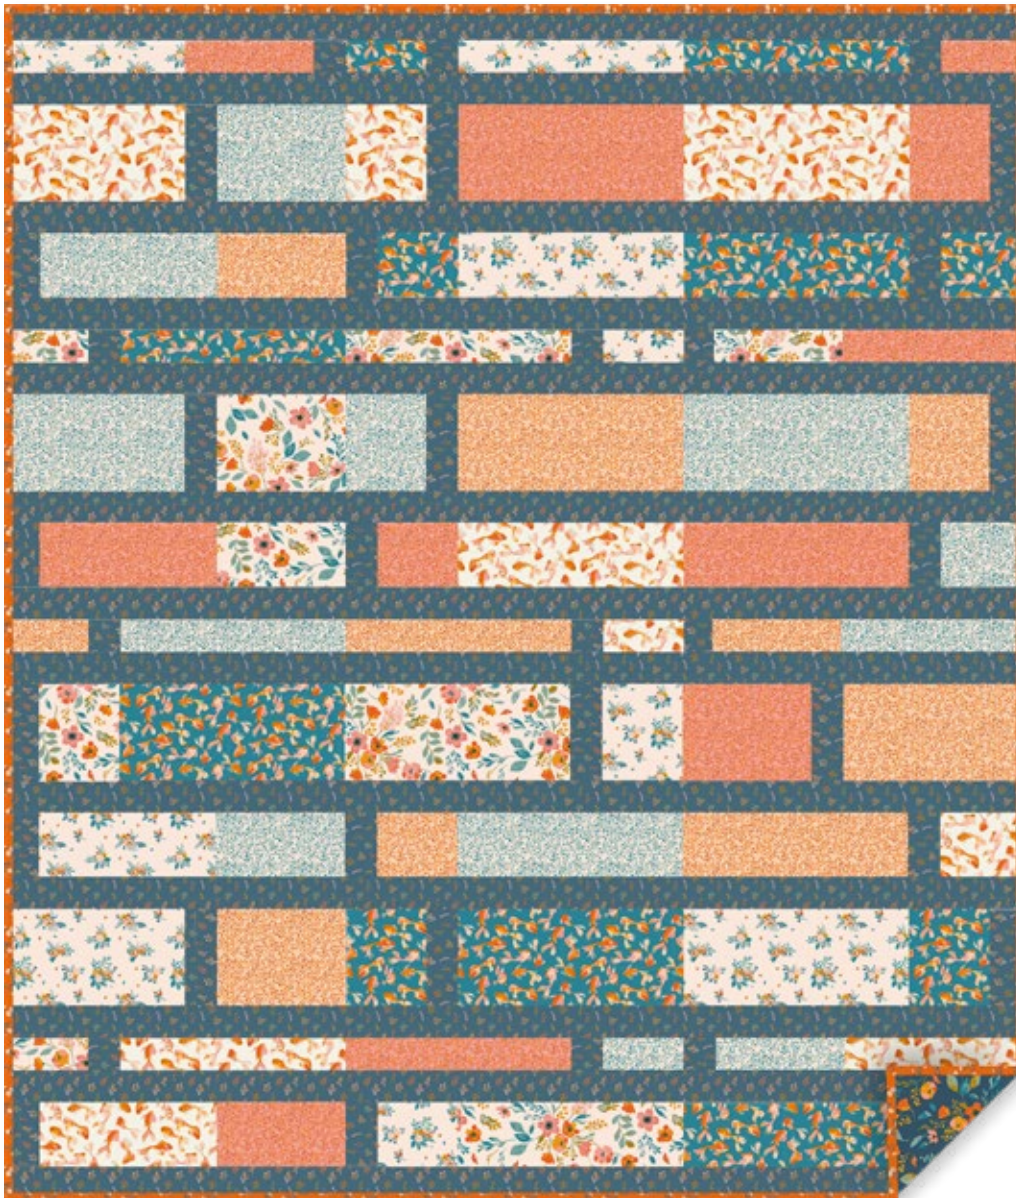

## Sliding Shoji Screens

By Robin Pickens  
Lap size, 63 1/2" x 74 1/2"  
Order No. RPQP-SSS103  
robinpickensinc.com

Fabrics:	1 Kit	10 Kits	20 Kits
A: Lt Coral Digital Floral Y4226-38	1/2 yd	1 bolt	1 bolt
B: Cream Digital Goldfish Y4227-57	1/2 yd	1 bolt	1 bolt
C: Coral Digital Leaves Y4231-39	1/2 yd	1 bolt	1 bolt
D: Lt Coral Digital Leaves Y4231-38	1/2 yd	1 bolt	1 bolt
E: Teal Digital Goldfish Y4227-104	1/2 yd	1 bolt	1 bolt
F: Lt Coral Digital Bouquets Y4228-38	1/2 yd	1 bolt	1 bolt
G: Lt Orange Digital Leaves Y4231-35	1/2 yd	1 bolt	1 bolt
H: Dk Teal Digital Botanical Y4230-105	1 7/8 yds	2 bolts	3 bolts
Binding: Orange Digital Daisies Y4229-36	5/8 yd	1 bolt	1 bolt
Backing: Dk Teal Digital Floral Y4226-105	4 3/4 yds	4 bolts	7 bolts

*Pattern also includes instructions for Full and Queen sizes!*

## Sliding Shoji Screens

By Robin Pickens  
Lap size, 63 1/2" x 74 1/2"  
Order No. RPQP-SSS103  
robinpickensinc.com