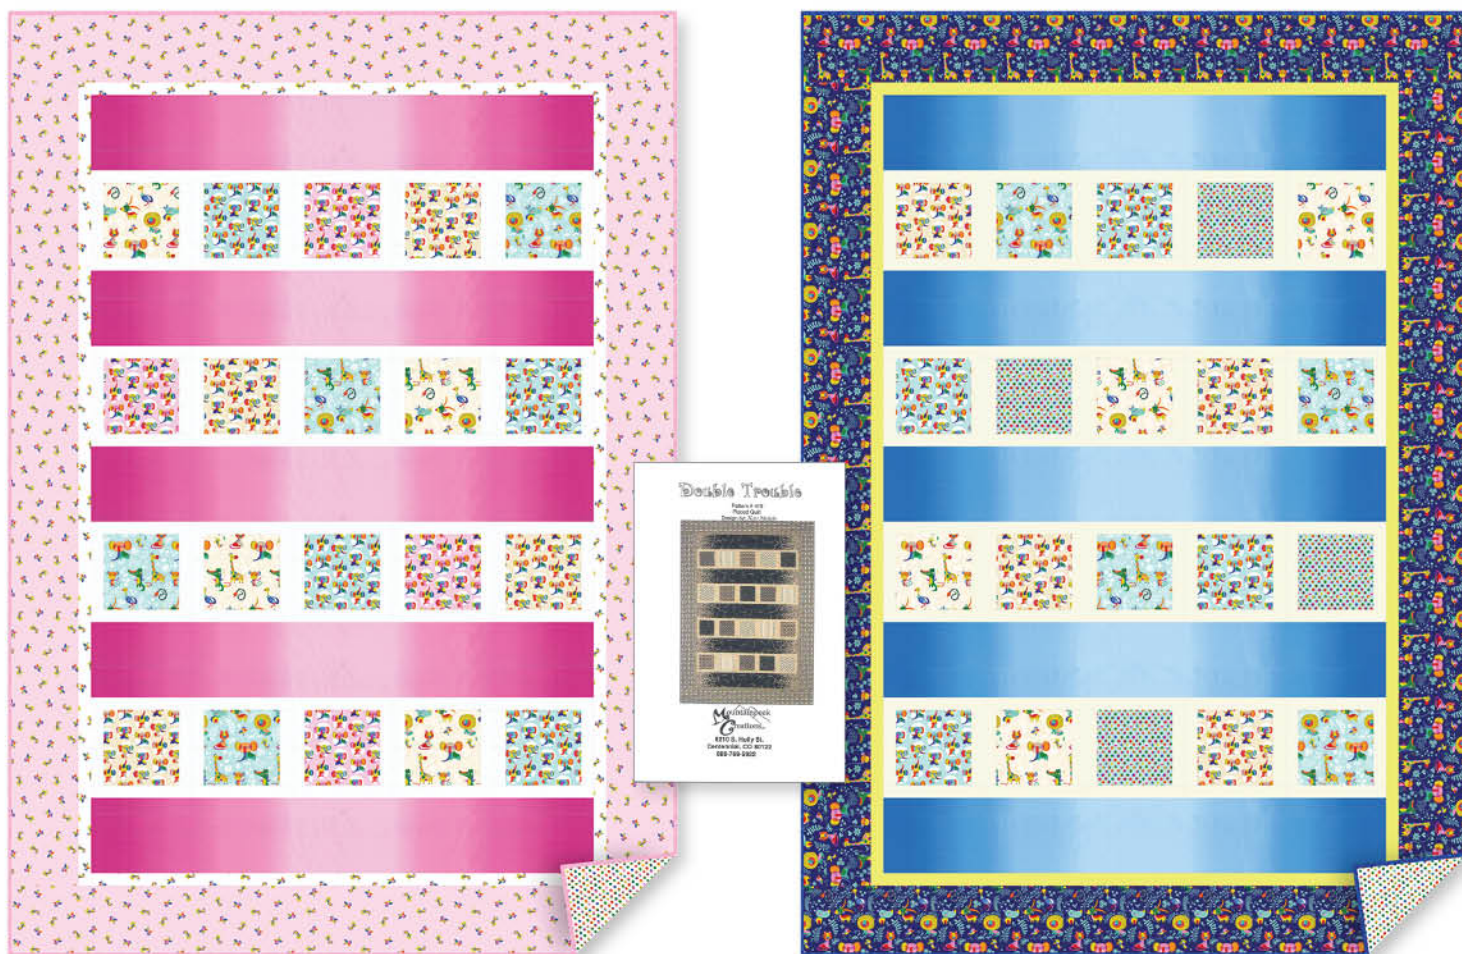

## Double Trouble

By Mountainpeek Creations • Designed by Kari Nichols • mountainpeekcreations.com  
 Order No. 418 • Twin Size Shown: 54½" x 76½" • Crib Size also included

### Fabric Requirements, Pink version:

**Main:** Pink Kinkame Shades K2666-42

**Inner Border:** White Birds Y3344-1

**Outer Border:** Lt Pink Birds Y3344-41

**Binding:** Lt Raspberry Impressions Moiré Y1031-43

**Backing:** Pink Dots Y3345-42

**Outer Border:** Indigo Jungle Animals Y3342-95

**Binding:** Dk Royal Blue Tonal Leaves Y3346-92

**Backing:** White Dots Y3345-1

**1 Kit**

**10 Kits**

**20 Kits**

1 yd

1 bolt