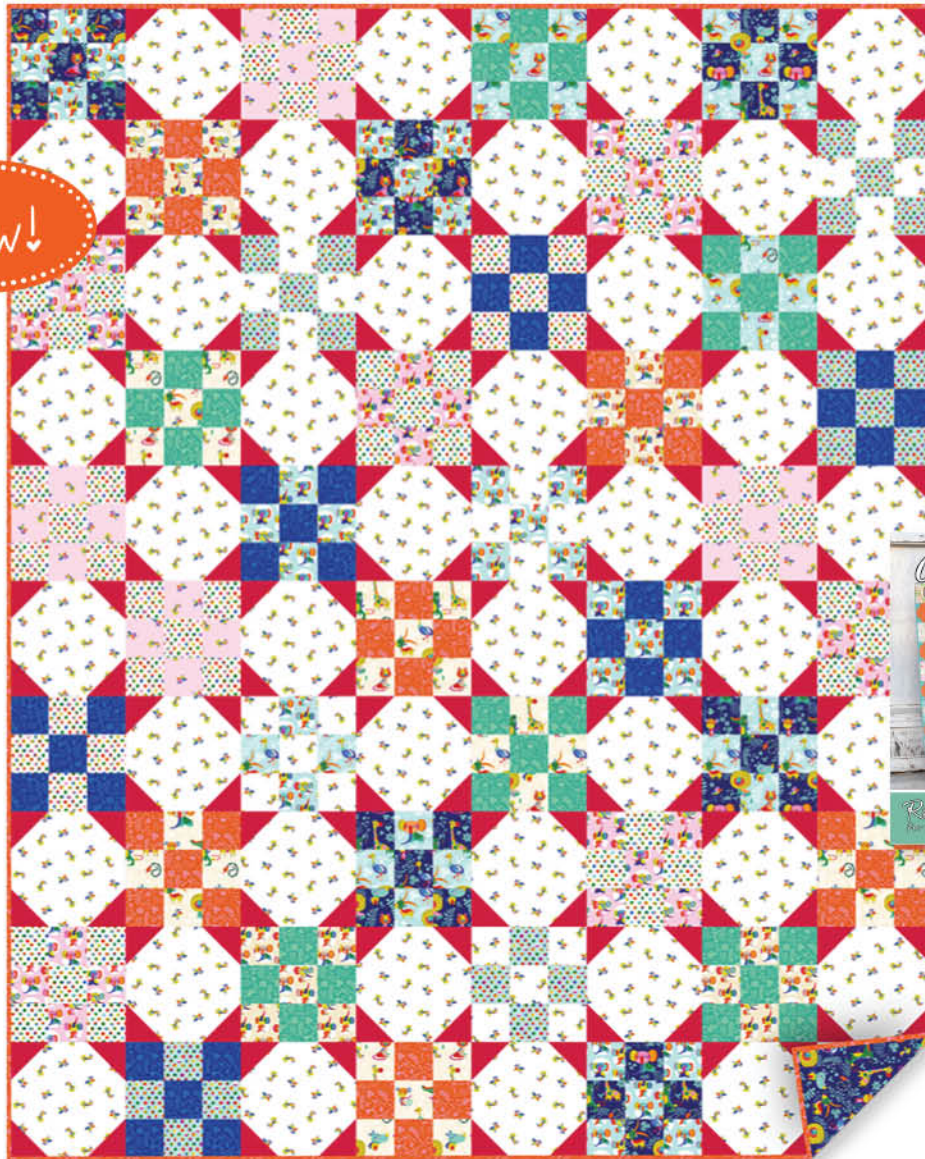

Grandmother

By Running Doe Quilts for Villa Rosa Designs
 Designed by Catherine Cureton • villarosadesigns.com • 60" x 75"

New!

Fabric Requirements:	1 Kit	10 Kits	20 Kits
9 patch blocks: Sleepy Time 10" Squares TSQ0344	1 pack	10 packs	20 packs
Snowball block Centers:			
White Birds Y3344-1	2 yds	2 bolts	3 bolts
Dk Tomato Solid AMB-81	1 ¼ yds	1 bolt	2 bolts
Binding: Dk Orange Tonal Leaves Y3346-37	¾ yd	1 bolt	1 bolt
Backing: Indigo Jungle Animals Y3342-95	4 ¾ yds	4 bolts	7 bolts