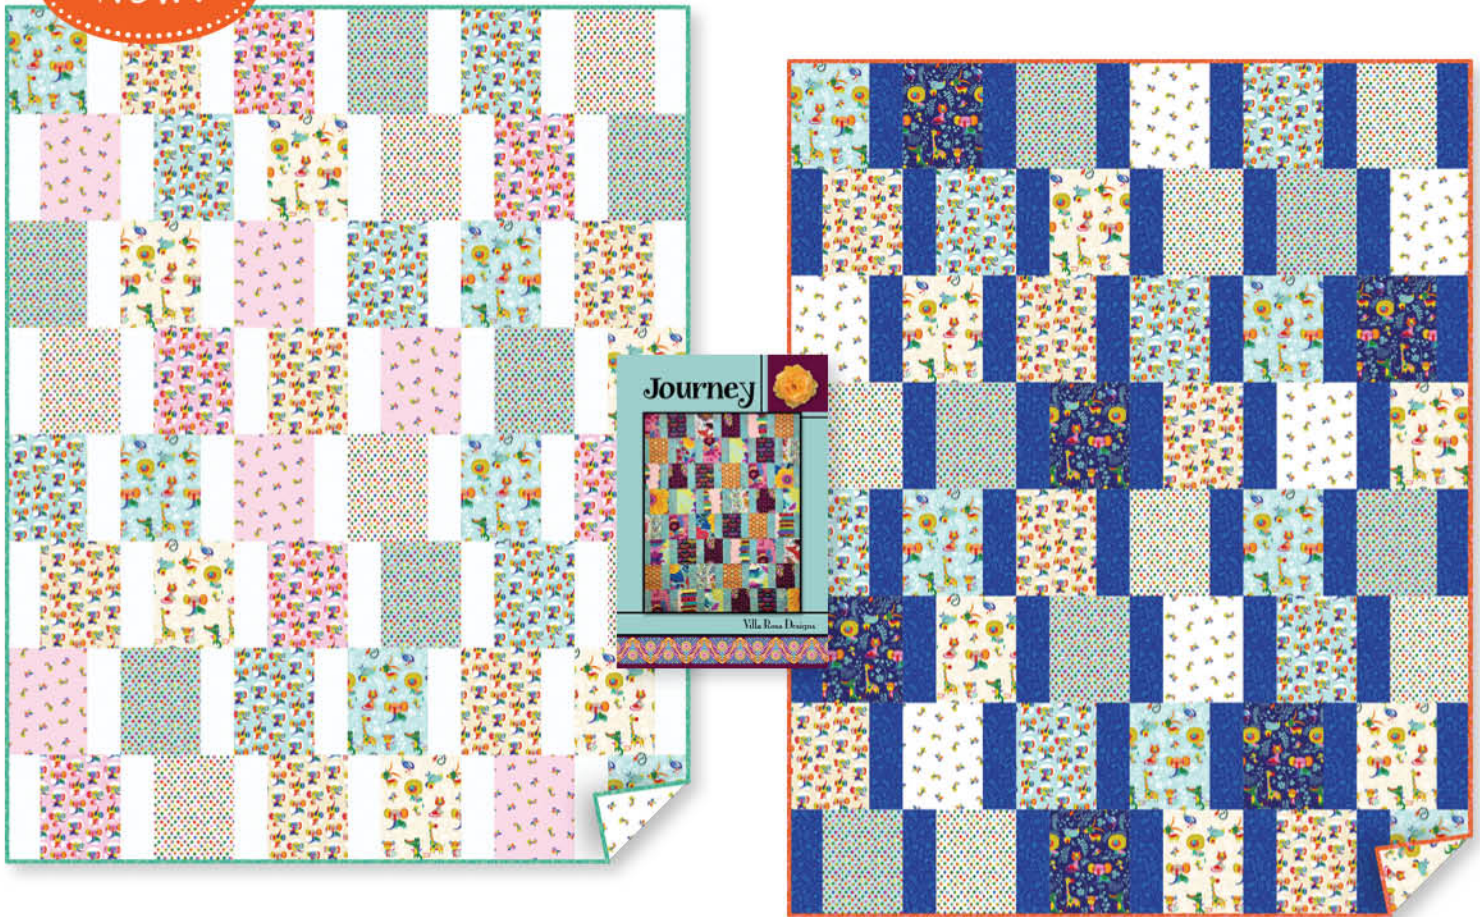

Journey

By Villa Rosa Designs • Designed by Pat Fryer
villarosadesigns.com • 51" x 64"

New!

Fabric Requirements, White Version:

8 Prints:

Lt Aqua Jungle Animals Y3342-32
 Cream Jungle Animals Y3342-57
 Lt Aqua Elephants Y3343-32
 Pink Elephants Y3343-42
 Lt Butter Elephants Y3343-58
 Lt Pink Birds Y3344-1
 Lt Aqua Dots Y3345-32
 Pink Dots Y3345-42

Background: White Impressions Moiré Y1031-1

Binding: Lt Emerald Tonal Leaves Y3346-106

Backing: White Birds Y3344-1

Blue Version:

8 Prints:

Lt Aqua Jungle Animals Y3342-32
 Cream Jungle Animals Y3342-57 (*also used in backing below*)*
 Indigo Jungle Animals Y3342-95
 Lt Aqua Elephants Y3343-32
 Lt Butter Elephants Y3343-58
 White Birds Y3344-1
 White Dots Y3345-1
 Lt Aqua Dots Y3345-32

Background: Dk Royal Blue Tonal Leaves Y3346-92

Binding: Dk Orange Tonal Leaves Y3346-37

***Backing:** Cream Jungle Animals Y3342-57

1 Kit **10 Kits** **20 Kits**

1 FQ	1 bolt	1 bolt
1 FQ	1 bolt	1 bolt
1 FQ	1 bolt	1 bolt
1 FQ	1 bolt	1 bolt
1 FQ	1 bolt	1 bolt
1 FQ	1 bolt	1 bolt
1 FQ	1 bolt	1 bolt
1 FQ	1 bolt	1 bolt
1 yd	1 bolt	2 bolts
½ yd	1 bolt	1 bolt
4 yds	3 bolts	6 bolts