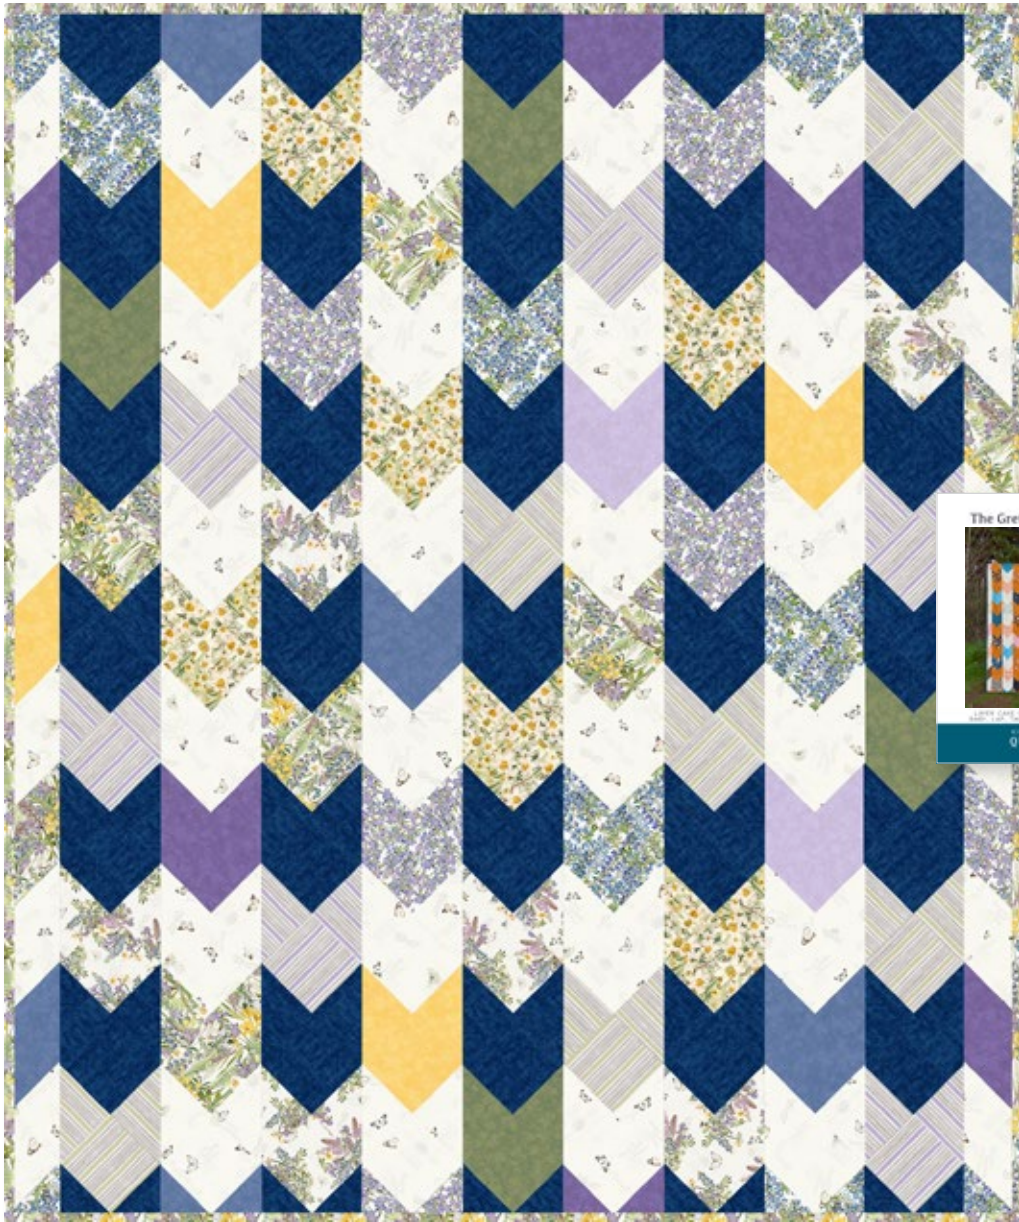

Spring Garden by Katie Perttut

The Greta Quilt

By Kitchen Table Quilting • Designed by Erica Jackman
Lap, 56" x 67" • kitchentablequilting.com

Made
with
10" Sqs!

3 Fabrics + 10" Squares:	1 Kit	10 Kits	20 Kits
Spring Garden 10" Sq Pack TSQ0493	1 pack	10 packs	20 packs
Fabric A: Lt Cream Digital Butterflies Y4366-2	1 ½ yds	1 bolt	2 bolts
Fabric B: Royal Blue Impressions Moiré Y1031-31	1 ½ yds	1 bolt	2 bolts
Binding: Multi Digital Mixed Flowers Y4361-55	½ yd	1 bolt	1 bolt
Backing: Lt Olive Digital Daffodils Y4364-23	3 ¾ yds	3 bolts	5 bolts

Pattern includes instructions for 5 sizes: Baby - King

Spring Garden by Katie Pertuis

The Greta Quilt

By Kitchen Table Quilting • Designed by Erica Jackman
Lap, 56" x 67" • kitchentablequilting.com

3 Fabrics + 10" Squares: