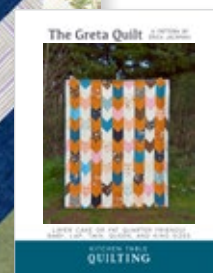

Spring Garden by Katie Perttut

The Greta Quilt

By Kitchen Table Quilting • Designed by Erica Jackman
Lap, 56" x 67" • kitchentablequilting.com

Made
with
10" Sqs!

3 Fabrics + 10" Squares:	1 Kit	10 Kits	20 Kits
Spring Garden 10" Sq Pack TSQ0493	1 pack	10 packs	20 packs
Fabric A: Lt Cream Digital Butterflies Y4366-2	1 ½ yds	1 bolt	2 bolts
Fabric B: Royal Blue Impressions Moiré Y1031-31	1 ½ yds	1 bolt	2 bolts
Binding: Multi Digital Mixed Flowers Y4361-55	½ yd	1 bolt	1 bolt
Backing: Lt Olive Digital Daffodils Y4364-23	3 ¾ yds	3 bolts	5 bolts

Pattern includes instructions for 5 sizes: Baby - King

Spring Garden by Katie Pertuis

The Greta Quilt

By Kitchen Table Quilting • Designed by Erica Jackman
Lap, 56" x 67" • kitchentablequilting.com

3 Fabrics + 10" Squares: