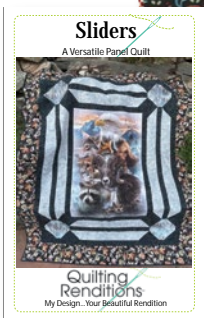

Snowvalley

by Dan DiPaolo

Sliders

By Quilting Renditions
Designed by Kari Nichols

Order No. QR1152
quiltingrenditions.com
62" x 81"

Fabrics, Red & Black version:

Digital Snowvalley Panel Y3867-99
Panel Border, Background & Inner Border:
Dk Red Digital Snowflakes Y3874-83
Sliders: Lt Butter Digital Snowflakes Y3874-58
Corner Squares: Dk Sky Digital Tossed Snowmen Y3870-99
Outer Border: Black Digital Scarves & Mittens Y3871-3
Binding: Red Digital Check Y3873-82
Backing: Lt Butter Digital Snowman Forest Y3868-58