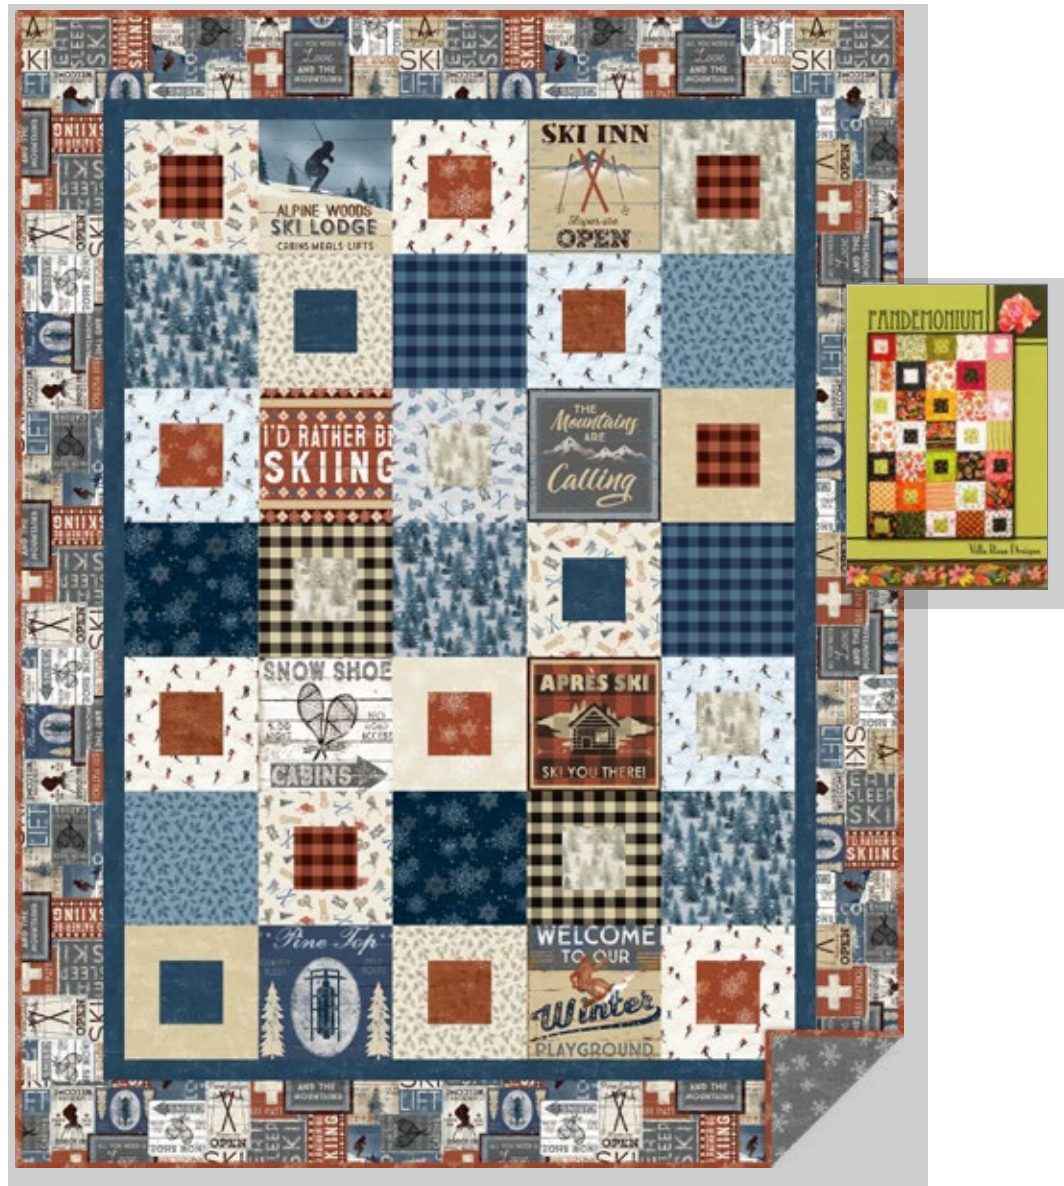

## PQM

By Villa Rosa Designs • Size Shown: 63" x 82"  
villarosadesigns.com • Designed by Pat Fryer

Make with 10" Squares

Fabrics	1 Kit	10 Kits	20 Kits
Snow Mountain 10" Square Pack TSQ0475 *	1 pack	10 packs	20 packs
Digital Snow Mountain 36" Panel Y4206-55 *	1 yard	1 bolt	2 bolts
Border 1: Dark Denim Texture Y4214-89	½ yard	1 bolt	1 bolt
Border 2: Multi Color Digital Signs Y4207-55	1 ½ yards	1 bolt	2 bolts
Binding: Dark Rust Snow akes Y4209-72	yard	1 bolt	1 bolt
Backing: Dark Gray Flannel Snow akes Y4216-7	5 yards	4 bolts	7 bolts

\* Fussy-cut 8 blocks from panel and use for Large Plain Blocks, following image for placement. Select remaining 9 Large Plain Blocks from 10" square pack.

### Fabrics

Snow Mountain 10" Square Pack TSQ0475 *	1 pack
Digital Snow Mountain 36" Panel Y4206-55 *	1 yard
Border 1: Dark Denim Texture Y4214-89	½ yard
Border 2: Multi Color Digital Signs Y4207-55	1 ½ yards
Binding: Dark Rust Snow akes Y4209-72	yard
Suggested Backing: Dark Gray Flannel Snow akes Y4216-7	5 yards

\*Fussy-cut 8 blocks from panel and use for Large Plain Blocks, following image for placement. Select remaining 9 Large Plain Blocks from 10" square pack.