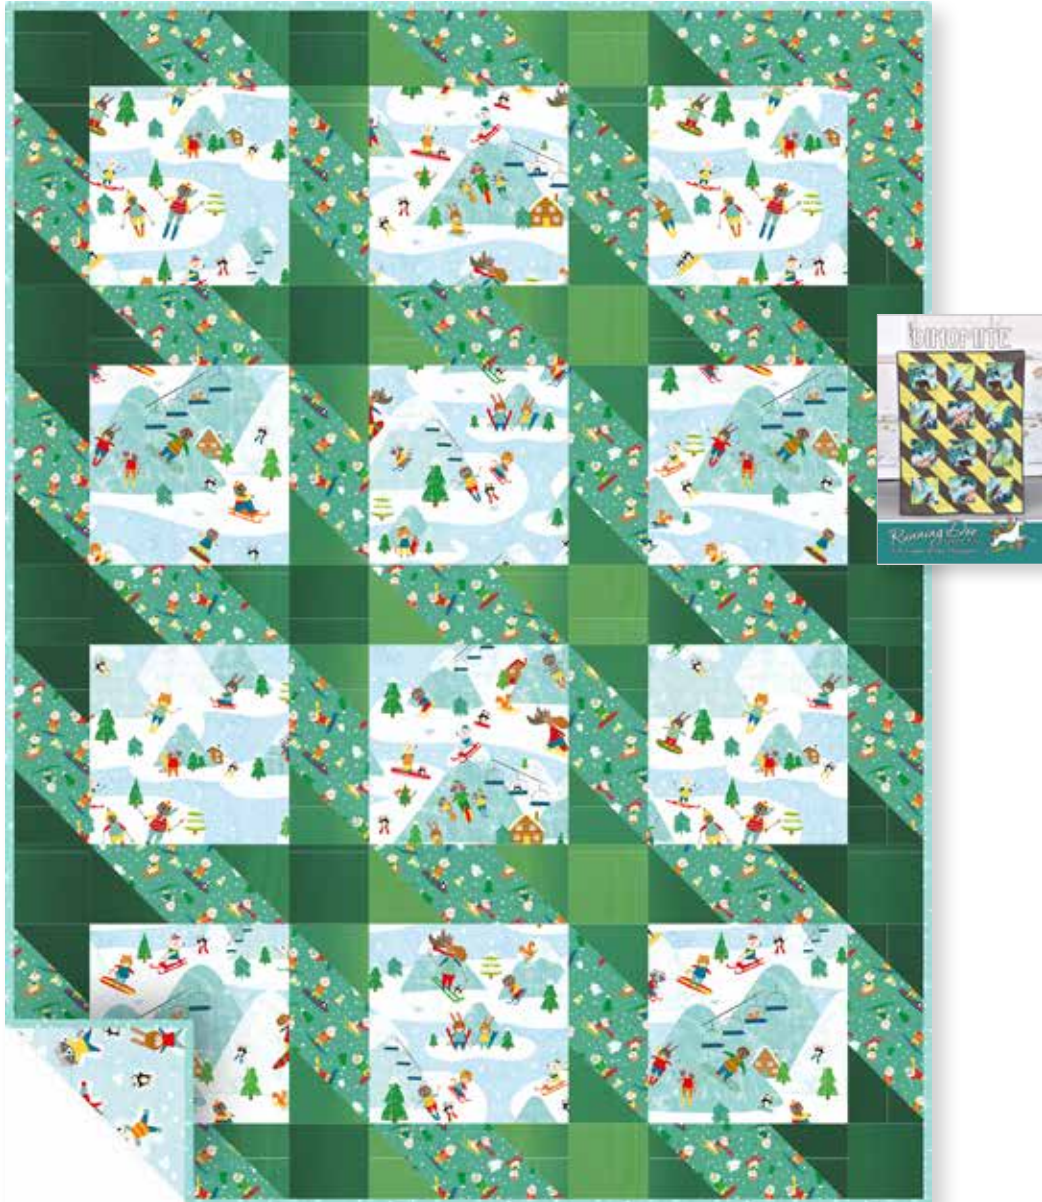

DINOMITE

By Running Doe Quilts for
 Villa Rosa Designs
 Designed by Catherine Cureton
 villarosadesigns.com • 46" x 60"

	Royal Blue version:	Green version:	1 Kit	10 Kits	20 Kits
Feature Fabric:	Sky Ski Mountains Y3592-98	Turquoise Ski Mountains Y3592-101	1 yd	1 bolt	2 bolts
Background:	Dk Sky Snow Angels Y3593-99	Dk Mint Polar Bears Y3594-111	1 ½ yds	1 bolt	2 bolts
Sashing:	Royal Blue Kinkame Shades K2666-31	Green Kinkame Shades K2666-21	1 ¼ yds	1 bolt	2 bolts
Binding:	Dk Sky Polar Bears Y3594-99	Turquoise Snow Flakes Y3595-101	½ yd	1 bolt	1 bolt
Backing:	Red Polar Bears Y3594-82	Lt Turquoise Snow Angels Y3593-100	3 ¾ yds	3 bolts	6 bolts

DINOMITE

By Running Doe Quilts for Villa Rosa Designs • Designed by Catherine Cureton
villarosadesigns.com • 46" x 60"

Fabrics:

Feature Fabric:	Sky Ski Mountains Y3592-98	1 yd
Background:	Dk Sky Snow Angels Y3593-99	1 ½ yds
Sashing:	Royal Blue Kinkame Shades K2666-31	1 ¼ yds
Binding:	Dk Sky Polar Bear Y3594-99	½ yd
Suggested Backing:	Red Polar Bear Y3594-82	3 ⅞ yds

DINOMITE

By Running Doe Quilts for Villa Rosa Designs • Designed by Catherine Cureton
villarosadesigns.com • 46" x 60"

Fabrics:

Feature Fabric:	Turquoise Ski Mountains Y3592-101	1 yd
Background:	Dk Mint Polar Bears Y3594-111	1 ½ yds
Sashing:	Green Kinkame Shades K2666-21	1 ¼ yds
Binding:	Turquoise Snow Flakes Y3595-101	½ yd
Suggested Backing:	Lt Turquoise Snow Angels Y3593-100	3 ⅞ yds