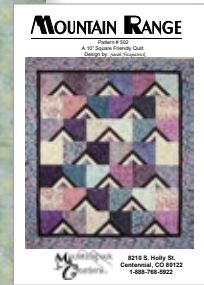

Serenity

by Kendra Binney

Mountain Range

By Mountainpeek Creations • Double: 70 ½" x 80" • Designed by Sarah Fitzpatrick
Order No. 502 • mountainpeekcreations.com

10"
Squares

5 Fabrics	1 Kit	10 Kits	20 Kits
Serenity 10" Square Pack TSQ0488	1 pack	10 packs	20 packs
Accent 1 & Inner Border: Light Pink Pearl LB Basic Glitter Y0808-41P	2 yards	1 bolt	2 bolts
Accent 2: Light Orange Digital Fronds Y4316-36	¾ yard	1 bolt	1 bolt
Accent 3: Light Navy Solid AMB-93	½ yard	1 bolt	1 bolt
Outer Border: Mint Digital Meadow Y4314-110	1 ½ yards	1 bolt	2 bolts
Binding: Green Digital Wildflowers Y4315-21	¾ yard	1 bolt	1 bolt
Backing: Light Mint Digital Fronds Y4316-109	5 yards	4 bolts	7 bolts

Pattern also includes Throw, Queen & King sizes

Serenity

by Kendra Binney

Mountain Range

By Mountainpeek Creations • Double: 70 ½" x 80" • Designed by Sarah Fitzpatrick
 Order No. 502 • mountainpeekcreations.com

Fabrics

Serenity 10" Square Pack TSQ0488	1 pack
Accent 1 & Inner Border: Light Pink Pearl LB Basic Glitter Y0808-41P	2 yards
Accent 2: Light Orange Digital Fronds Y4316-36	¾ yard
Accent 3: Light Navy Solid AMB-93	½ yard
Outer Border: Mint Digital Meadow Y4314-110	1 ½ yards
Binding: Green Digital Wildflowers Y4315-21	¾ yard
Backing: Light Mint Digital Fronds Y4316-109	5 yards