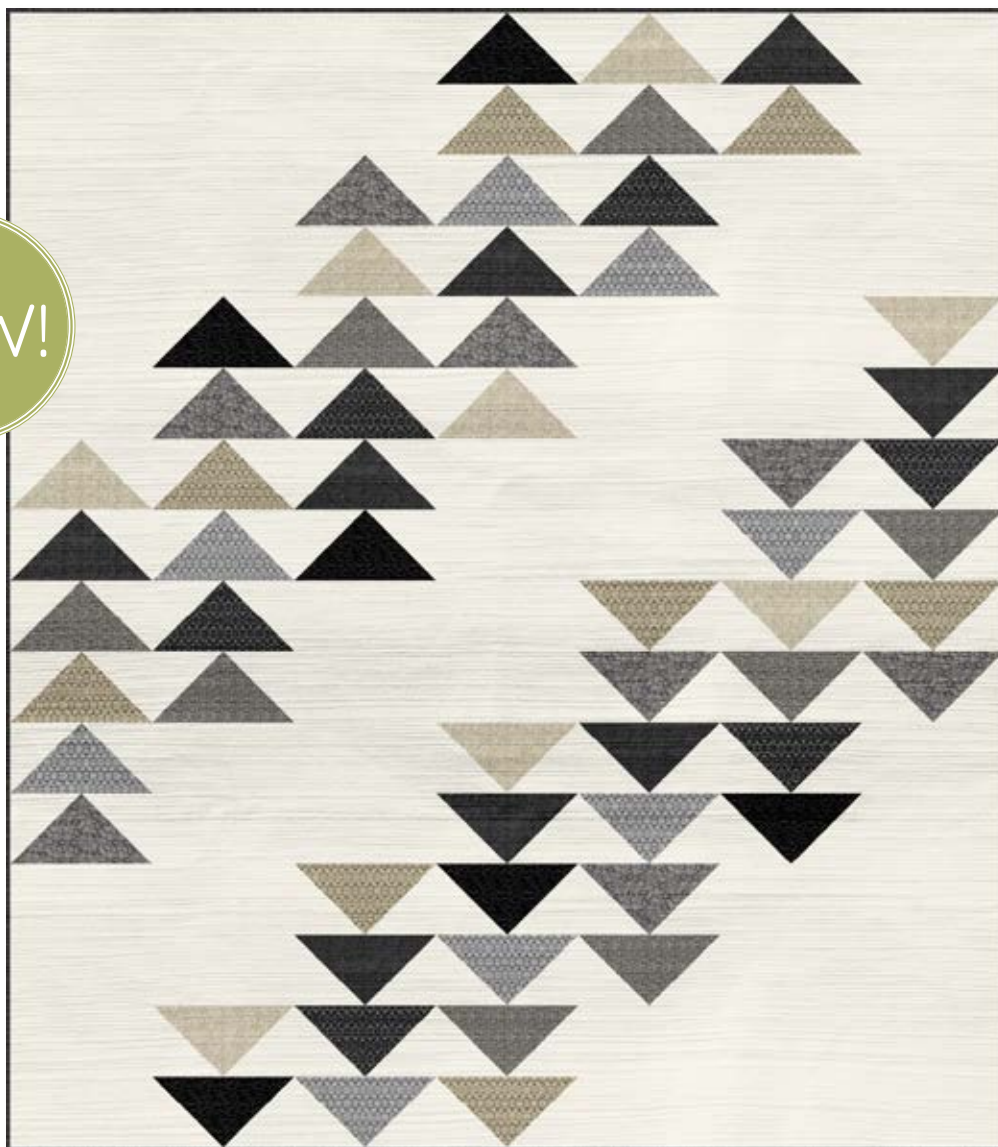

# Sanctuary

by Clothworks

## Formation

By Busy Hands Quilts • Designed by Myra Barnes • Throw Size Shown: 63" x 72"

Order No. BUS 0671 • busyhandsquilts.com

Pattern includes Baby, Throw, Twin, Queen and King sizes

NEW!

Fabrics	1 Kit	10 Kits	20 Kits
Background: Light Cream AMB-2	3 ½ yards	3 bolts	5 bolts
Black Boho Geo Y3636-3	1 FQ	1 bolt	1 bolt
Dark Butter Boho Geo Y3636-60	1 FQ	1 bolt	1 bolt
Light Pewter Boho Geo Y3636-118	1 FQ	1 bolt	1 bolt
Pewter Leopard Y3637-119	1 FQ	1 bolt	1 bolt
Black Grassland Y3638-3	1 FQ	1 bolt	1 bolt
Black Maze Y3639-3 (includes binding)	1 yard	1 bolt	2 bolts
Dark Khaki Maze Y3639-13	1 FQ	1 bolt	1 bolt
Black Texture Y3640-3	1 FQ	1 bolt	1 bolt