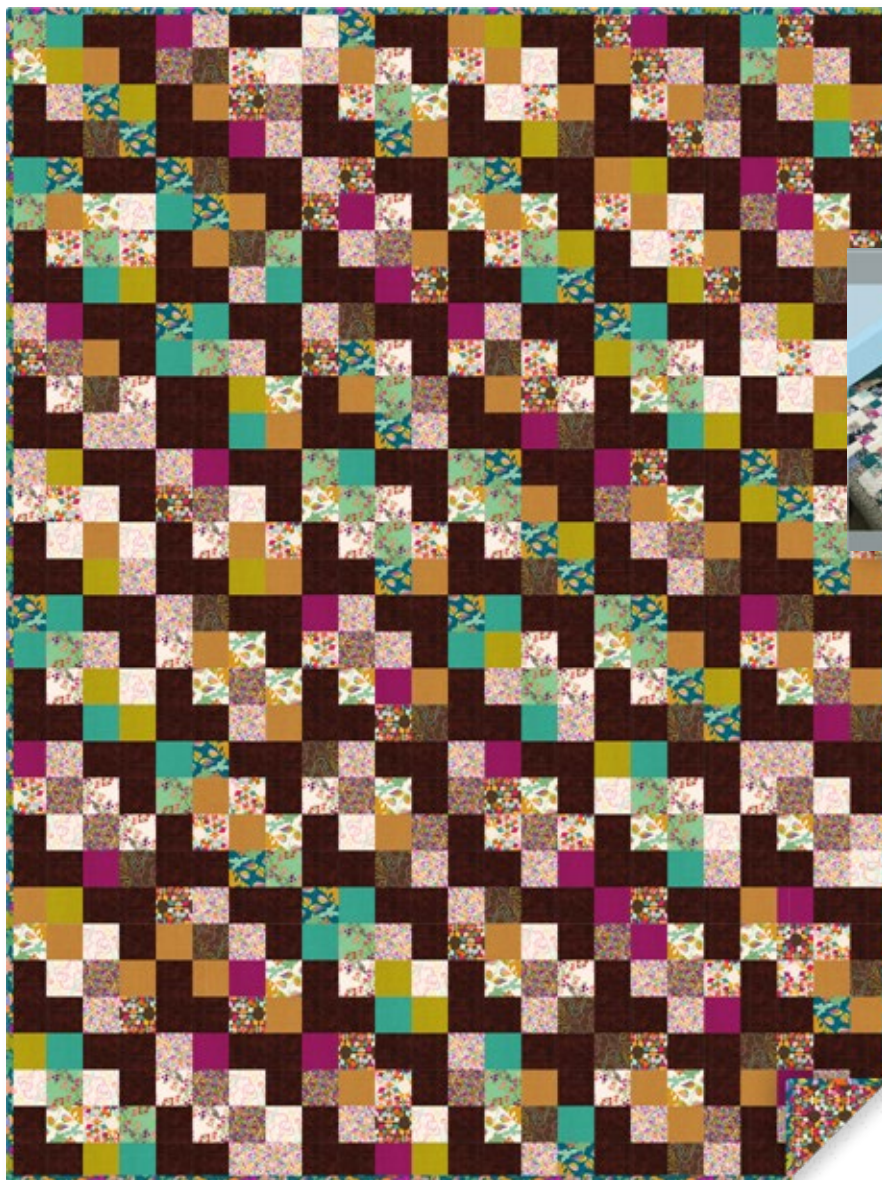

## Lattice

By Quilt Addicts Anonymous • Designed by Stephanie Soebbing  
 Full size, 72" x 96" • Order No. QAA342 • [quiltaddictsanonymous.com](http://quiltaddictsanonymous.com)

**Fat  
Qtrs!**

*Video tutorial  
 featured on  
 Quilt Addicts  
 Anonymous  
 Website!*

*Pattern also includes Crib, Throw & King sizes!*

Fabrics:	1 Kit	10 Kits	20 Kits
16 Fat Quarters:			
Rainbow Dreams Fat Qtr Pack FQ0453	1 pk	10 pks	20 pks
Cream Digital Packed Florettes Y4041-57	1 FQ	1 bolt	1 bolt
Rust Digital Texture Y4042-71	1 FQ	1 bolt	1 bolt
Background: Lt Brown Dappled Basic Y2949-14	2 ½ yds	2 bolts	4 bolts
Binding: Dk Teal Digital Leaves Y4037-105	¾ yd	1 bolt	1 bolt
Backing: Brown Digital Stained Glass Y4038-15	6 yds	4 bolts	8 bolts

## Lattice

By Quilt Addicts Anonymous • Designed by Stephanie Soebbing  
 Full size, 72" x 96" • Order No. QAA342 • [quiltaddictsanonymous.com](http://quiltaddictsanonymous.com)

*Video tutorial  
 featured on  
 Quilt Addicts  
 Anonymous  
 Website!*

### Fabrics: