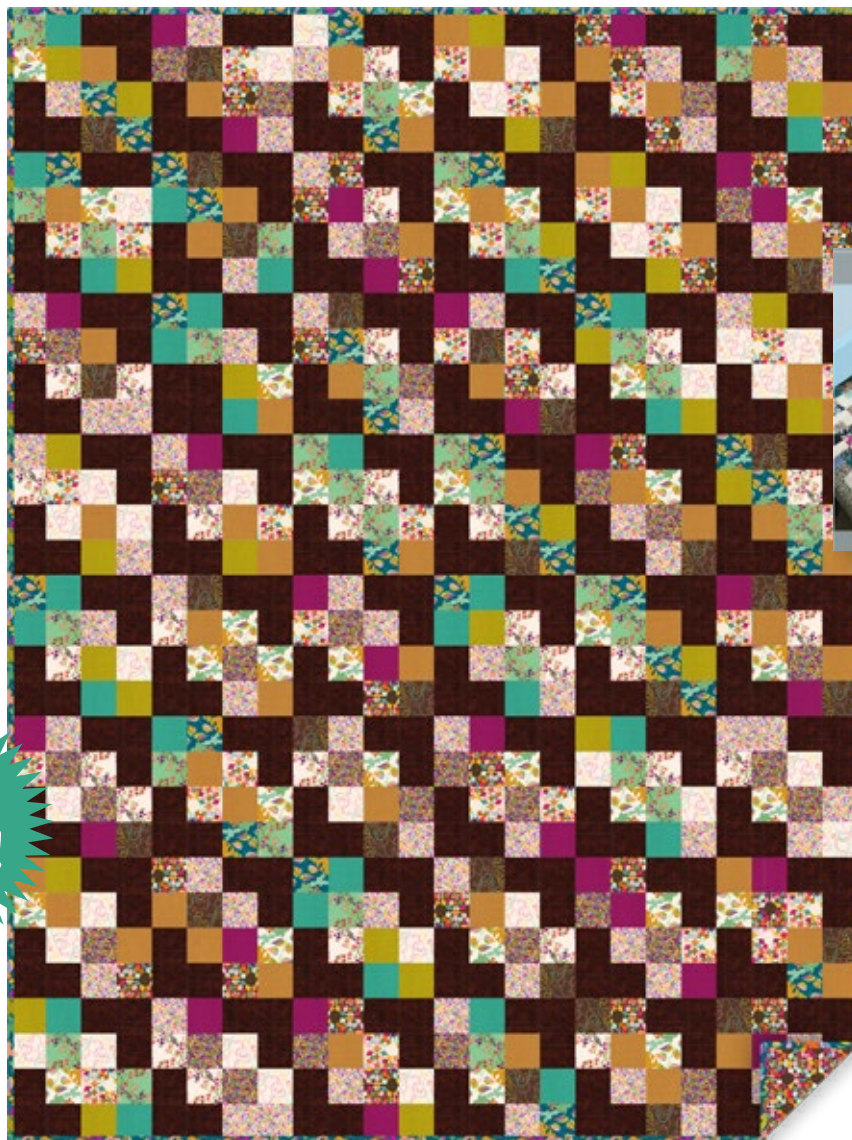

## Lattice

By Quilt Addicts Anonymous • Designed by Stephanie Soebbing  
 Full size, 72" x 96" • Order No. QAA342 • [quiltaddictsanonymous.com](http://quiltaddictsanonymous.com)

**Fat  
Qtrs!**

*Video tutorial  
 featured on  
 Quilt Addicts  
 Anonymous  
 Website!*

*Pattern also includes Crib, Throw & King sizes!*

Fabrics:	1 Kit	10 Kits	20 Kits
16 Fat Quarters:			
Rainbow Dreams Fat Qtr Pack FQ0453	1 pk	10 pks	20 pks
Cream Digital Packed Florettes Y4041-57	1 FQ	1 bolt	1 bolt
Rust Digital Texture Y4042-71	1 FQ	1 bolt	1 bolt
Background: Lt Brown Dappled Basic Y2949-14	2 ½ yds	2 bolts	4 bolts
Binding: Dk Teal Digital Leaves Y4037-105	¾ yd	1 bolt	1 bolt
Backing: Brown Digital Stained Glass Y4038-15	6 yds	4 bolts	8 bolts

## Lattice

By Quilt Addicts Anonymous • Designed by Stephanie Soebbing  
 Full size, 72" x 96" • Order No. QAA342 • [quiltaddictsanonymous.com](http://quiltaddictsanonymous.com)

*Video tutorial  
 featured on  
 Quilt Addicts  
 Anonymous  
 Website!*

#### 16 Fat Quarters:

Rainbow Dreams Fat Qtr Pack FQ0453	1 pk
Cream Digital Packed Florettes Y4041-57	1 FQ
Rust Digital Texture Y4042-71	1 FQ
Background: Lt Brown Dappled Basic Y2949-14	2 ½ yds
Binding: Dk Teal Digital Leaves Y4037-105	¾ yd
Backing: Brown Digital Stained Glass Y4038-15	6 yds