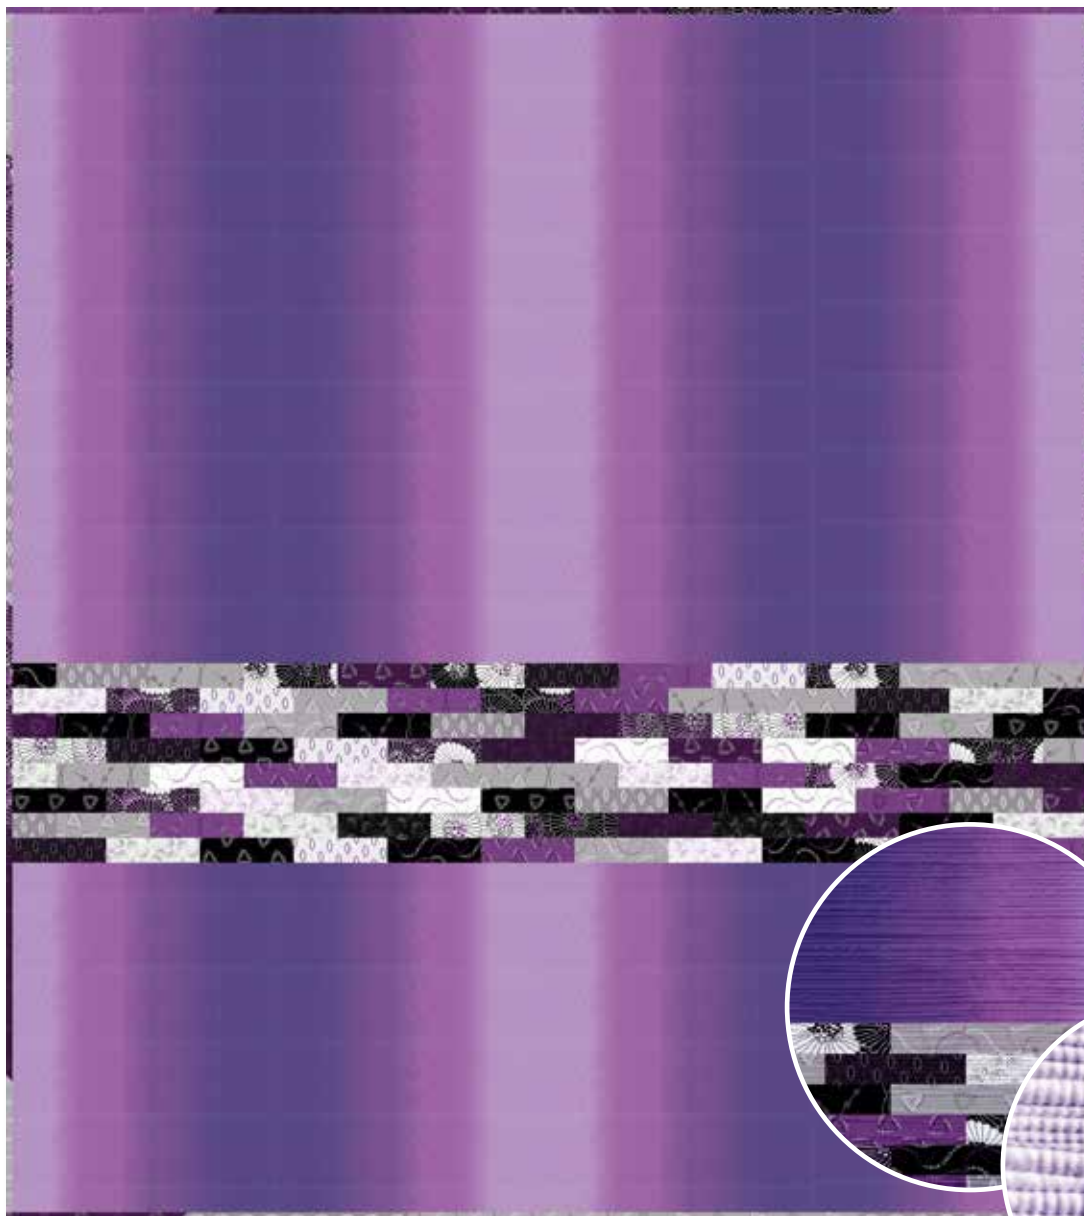

Purple Reign

by Clothworks

Matchstick

By Alison Glass
Queen Size Shown:
83" x 95"
Order No. AG129
alisonglass.com