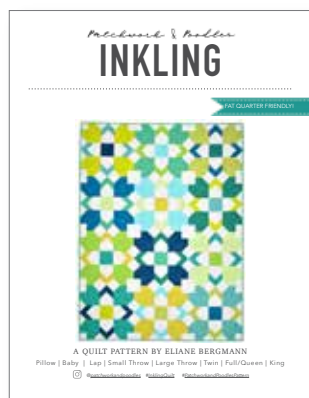

Painted Patchwork

BY SUE ZIPKIN

INKLING

By Patchwork & Poodles • Designed by Eliane Bergmann
 patchworkandpoodles.com • Order No.109

New!

Twin Size
 Shown
 64" x 96"

Baby
 through King
 & Pillow Sizes
 also included!

Fabric Requirements:	1 Kit	10 Kits	20 Kits
Print Fabrics: Painted Patchwork Fat Qtr Pk FQ0342	1 pk	10 pks	20 pks
Background: Cream Solid AMB-57	3 ½ yds	3 bolts	5 bolts
Binding: Dk Coral Violets Y3379-40	¾ yd	1 bolt	1 bolt
Backing: Lt Aqua Violets Y3379-32	6 yds	4 bolts	8 bolts

Painted Patchwork

BY SUE ZIPKIN

INKLING

By Patchwork & Poodles
 Designed by Eliane Bergmann
 patchworkandpoodles.com
 Order No. 109

Twin Size Shown
 64" x 96"

Fabric Requirements:

Print Fabrics: Painted Patchwork Fat Qtr Pk FQ0342	1 pk
Background: Cream Solid AMB-57	3 ½ yds
Binding: Dk Coral Violets Y3379-40	¾ yd
Suggested Backing: Lt Aqua Violets Y3379-32	6 yds