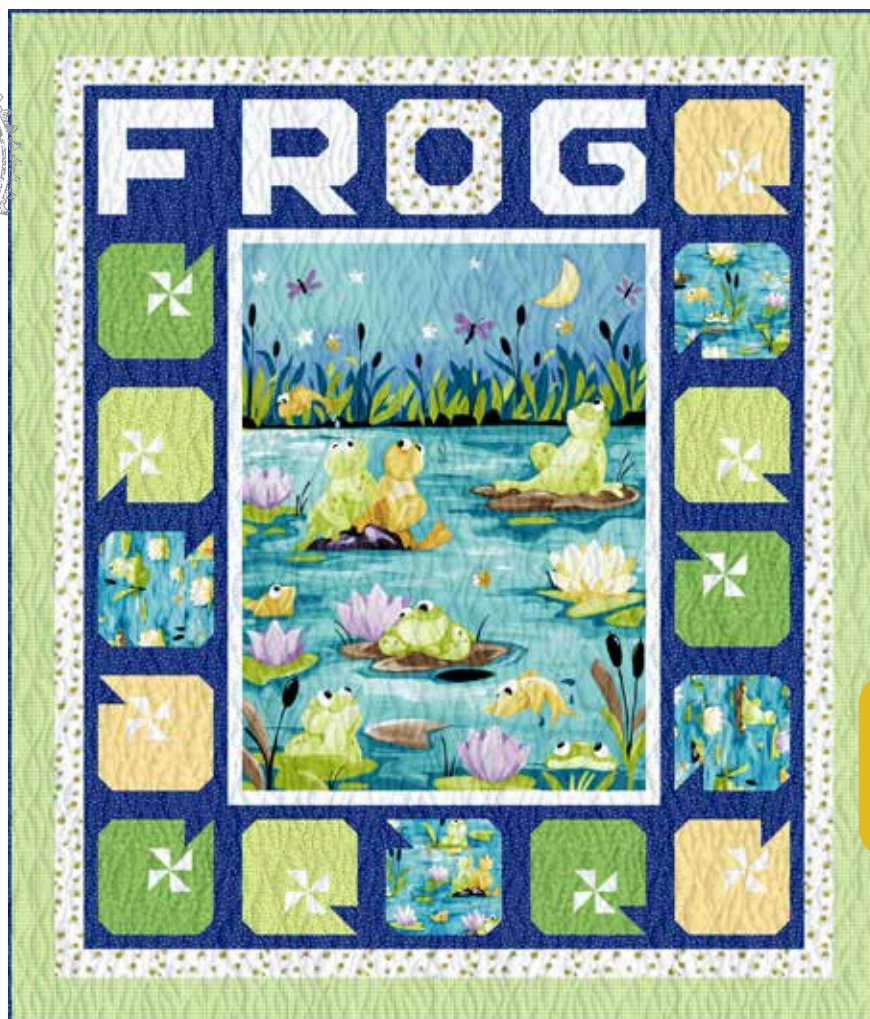

Paul's Pond

by the world of  **Susybee**

Free! FROG Quilt

New Pattern by Wendy Sheppard
Designed Especially for Susybee • 60" x 70"

Download at
clothworks.com
when
collection ships

<i>Fabrics (yardage to be trued up after testing)</i>	<i>1 Kit</i>	<i>10 Kits</i>	<i>20 Kits</i>
Quilt Center: Paul's Pond Quilt Panel SB20405-780	1 yard	1 bolt	2 bolts
Panel Sashing, Lily Flowers, & Alphabet Blocks: White Squiggle SB20053-101	5/8 yard	1 bolt	1 bolt
Lilypad Blocks:			
Yellow Squiggle SB20053-310	3/8 yard	1 bolt	1 bolt
Lime Irregular Dot SB20171-815	3/8 yard	1 bolt	1 bolt
Grass Green Swirl SB20103-850	1/2 yard	1 bolt	1 bolt
Turquoise Allover SB20408-950	3/8 yard	1 bolt	1 bolt
Inner Border, Lilypad Background & Binding: Navy Irregular Dot SB20171-780	1 3/4 yards	2 bolts	3 bolts
Outer Border: Green Gingham Check SB20268-820	3/4 yard	1 bolt	1 bolt
Inner Border & "O" Alphabet Block: White Susy Bees SB20197-100	5/8 yard	1 bolt	1 bolt
Backing: Aqua Susy Bees SB20197-930	3 7/8 yards	3 bolts	6 bolts