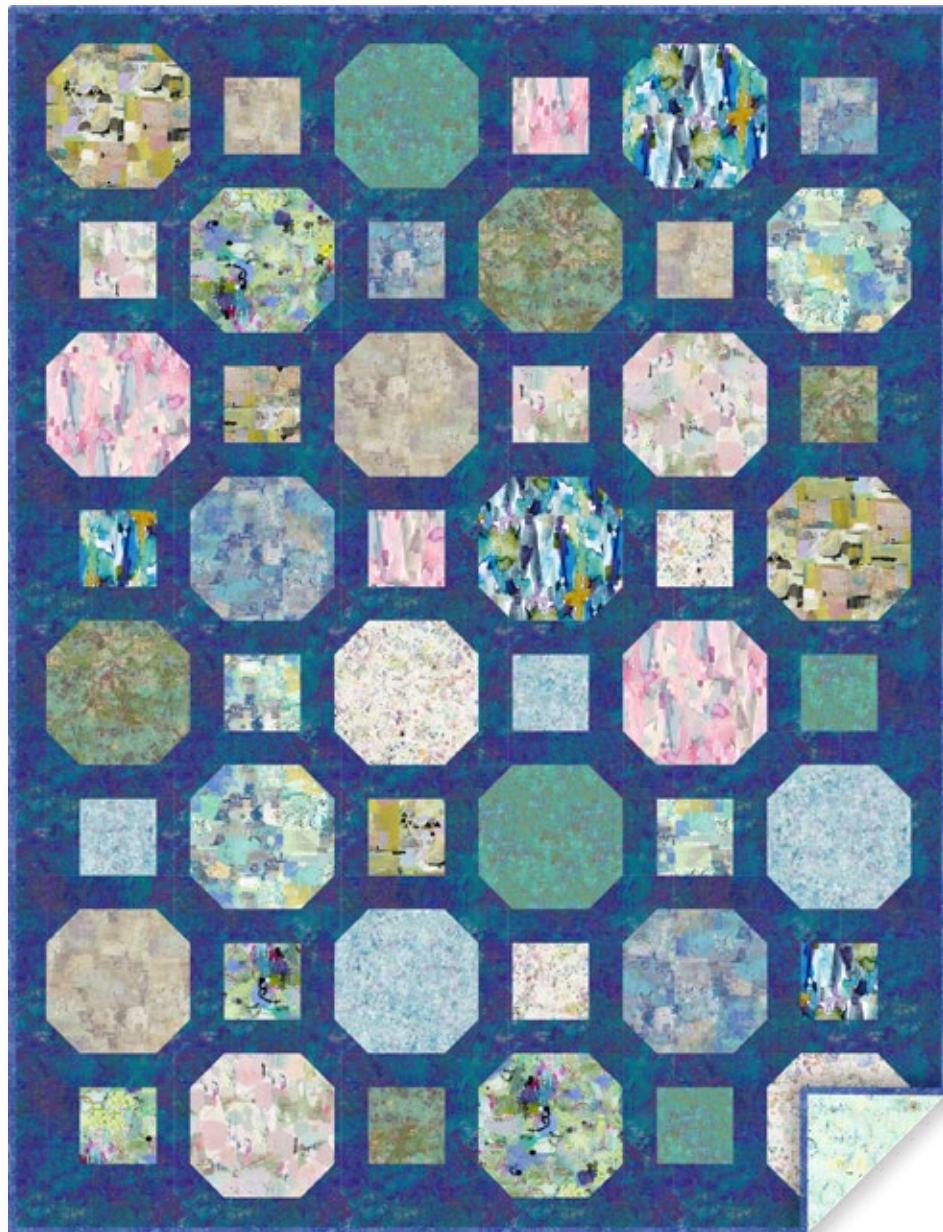

14 Fabrics, Blue Throw Size:	1 Kit	10 Kits	20 Kits
Multicolor Collage Y4399-55	FQ	1 bolt	1 bolt
Mustard Collage Y4399-128	FQ	1 bolt	1 bolt
Pale Pink Collage Y4399-132	FQ	1 bolt	1 bolt
Blue Watercolor Y4400-90	FQ	1 bolt	1 bolt
Orchid Watercolor Y4400-121	FQ	1 bolt	1 bolt
Multicolor Patchwork Y4401-55	FQ	1 bolt	1 bolt
Taupe Patchwork Y4401-62	FQ	1 bolt	1 bolt
Blue Patchwork Y4401-90	FQ	1 bolt	1 bolt
Multicolor Dot Y4403-55	FQ	1 bolt	1 bolt
Light Sky Texture Y4404-97	FQ	1 bolt	1 bolt
Light Teal Texture Y4404-103	FQ	1 bolt	1 bolt
Teal Texture Y4404-104	FQ	1 bolt	1 bolt
Background: Indigo Texture Y4404-95	2 1/4 yards	2 bolts	3 bolts
Binding: Blue Texture Y4404-90	5/8 yard	1 bolt	1 bolt
Backing: Pale Blue Birchbark Y4405-136	3 1/2 yards	3 bolts	5 bolts

PAINTER'S JOY

by Sue Zipkin

Rolling Around

By Busy Hands Quilts • Designed by Myra Barnes
Shown: 63 1/2" x 80 1/2" Large Throw • busyhandsquilts.com

2 Fabrics + Precuts

Painter's Joy 10" Square Pack TSQ0502

Background: Pale Gray Birchbark Y4405-137

Binding: Mustard Collage Y4399-128

Suggested Backing: Multicolor Collage Y4399-55

1 pack

2 7/8 yards

3/8 yard

5 yards

PAINTER'S JOY

by Sue Zipkin

Rolling Around

By Busy Hands Quilts
 Designed by Myra Barnes
 Shown: 55" x 72" Throw
busyhandsquilts.com

14 Fabrics

Multicolor Collage Y4399-55	FQ
Mustard Collage Y4399-128	FQ
Pale Pink Collage Y4399-132	FQ
Blue Watercolor Y4400-90	FQ
Orchid Watercolor Y4400-121	FQ
Multicolor Patchwork Y4401-55	FQ
Taupe Patchwork Y4401-62	FQ
Blue Patchwork Y4401-90	FQ
Multicolor Dot Y4403-55	FQ
Light Sky Texture Y4404-97	FQ
Light Teal Texture Y4404-103	FQ
Teal Texture Y4404-104	FQ
Background: Indigo Texture Y4404-95	2 ¼ yards
Binding: Blue Texture Y4404-90	¾ yard
Suggested Backing: Pale Blue Birchbark Y4405-136	3 ½ yards