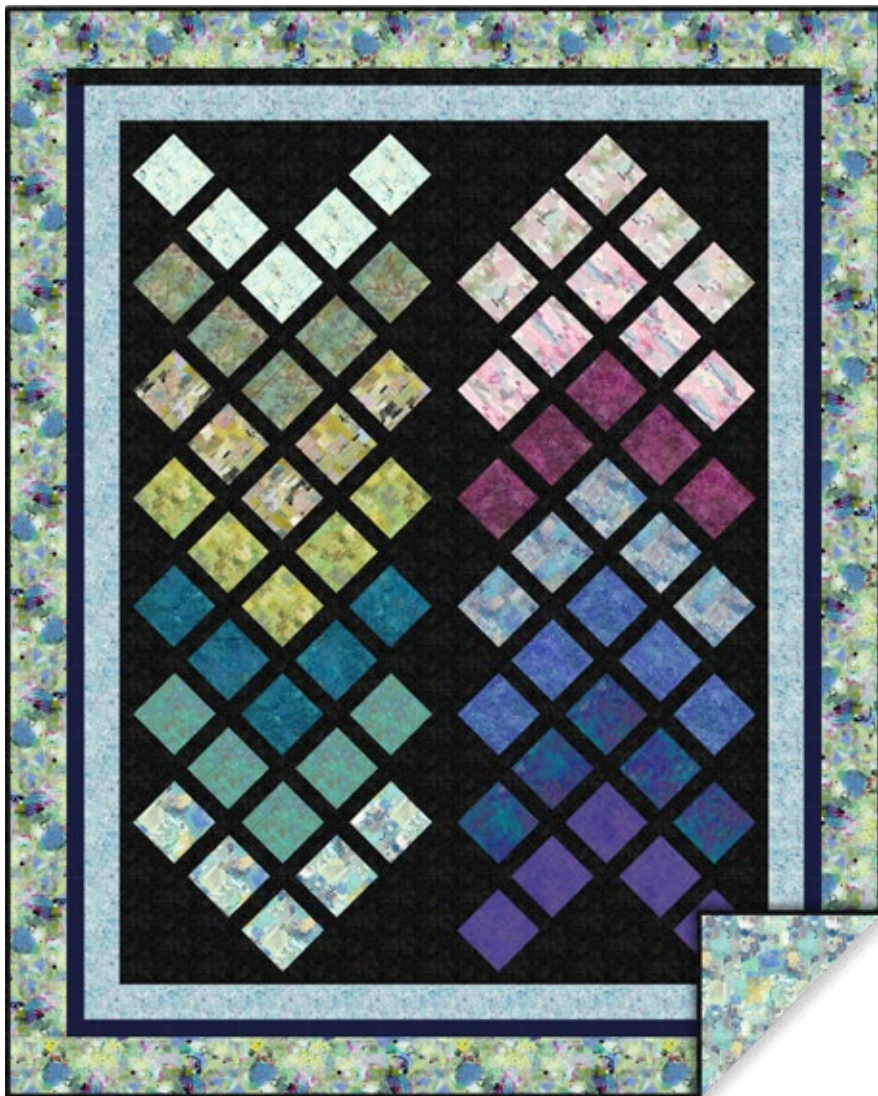

PAINTER'S JOY

by Sue Zipkin

Illuminate

By Bound to be Quilting
Designed by Pat Syta
& Mimi Hollenbaugh
Order No. BTBQ220 • 73" x 91"
boundtobequilting.com