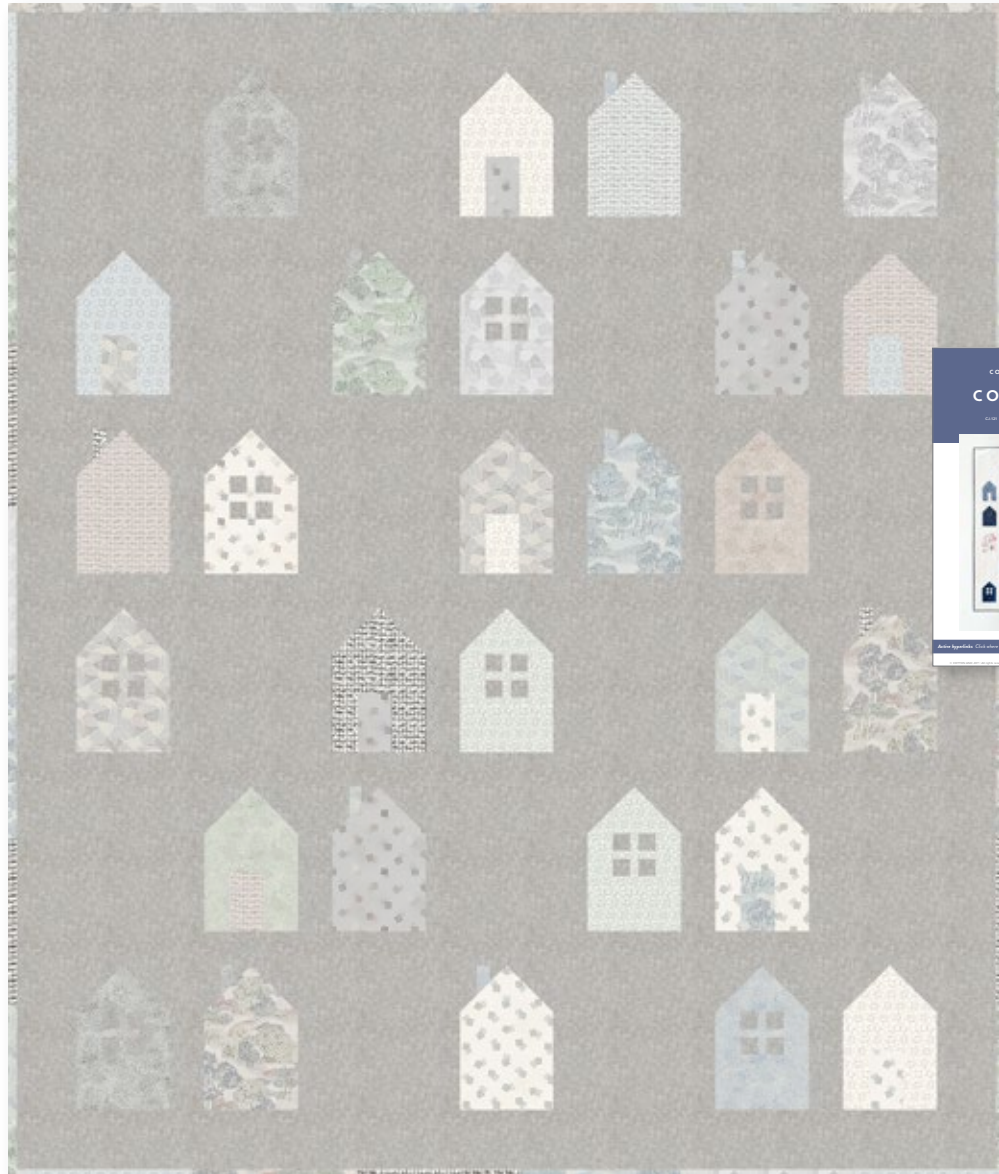

## COZY VILLAGE

By Cotton and Joy  
Throw: 58" x 69"

Uses 10" Squares!

Designed by Fran Gulick  
Order No. CJ-121 • [cottonandjoy.com](http://cottonandjoy.com)

Fabrics	1 Kit	10 Kits	20 Kits
Perspective 10" Square Pack TSQ0442	1 pack	10 packs	20 packs
Background (choose one):			
A. White Solid AMB-1 <u>OR</u>			
B. Pale Gray Solid AMB-137 <u>OR</u>	3 yards	2 bolts	2 bolts
C. Taupe Impressions Moiré Y1323-62			
Binding: Light Cream Grid Y4004-2	5/8 yard	1 bolt	1 bolt
Backing: Light Gray Woodland Y4000-5	4 1/4 yards	3 bolts	6 bolts
<i>(increased from amount shown on pattern to accommodate directional fabric)</i>			

# COZY VILLAGE

By Cotton and Joy • Throw: 58" x 69" • Designed by Fran Gulick  
Order No. CJ-121 • cottonandjoy.com

*Fabrics*

Perspective 10" Square Pack TSQ0442	1 pack
Background: White Solid AMB-1	3 yards
Binding: Light Cream Grid Y4004-2	5/8 yard
Suggested Backing: Light Gray Woodland Y4000-5	4 1/4 yards
<i>(increased from amount shown on pattern to accommodate directional fabric)</i>	

# COZY VILLAGE

By Cotton and Joy • Throw: 58" x 69" • Designed by Fran Gulick  
Order No. CJ-121 • cottonandjoy.com

*Fabrics*

Perspective 10" Square Pack TSQ0442	1 pack
Background: Pale Gray Solid AMB-137	3 yards
Binding: Light Cream Grid Y4004-2	5/8 yard
Suggested Backing: Light Gray Woodland Y4000-5	4 1/4 yards
<i>(increased from amount shown on pattern to accommodate directional fabric)</i>	

# COZY VILLAGE

By Cotton and Joy • Throw: 58" x 69" • Designed by Fran Gulick  
Order No. CJ-121 • cottonandjoy.com

*Fabrics*

Perspective 10" Square Pack TSQ0442	1 pack
Background: Taupe Impressions Moiré Y1323-62	3 yards
Binding: Light Cream Grid Y4004-2	5/8 yard
Suggested Backing: Light Gray Woodland Y4000-5	4 1/4 yards
<i>(increased from amount shown on pattern to accommodate directional fabric)</i>	