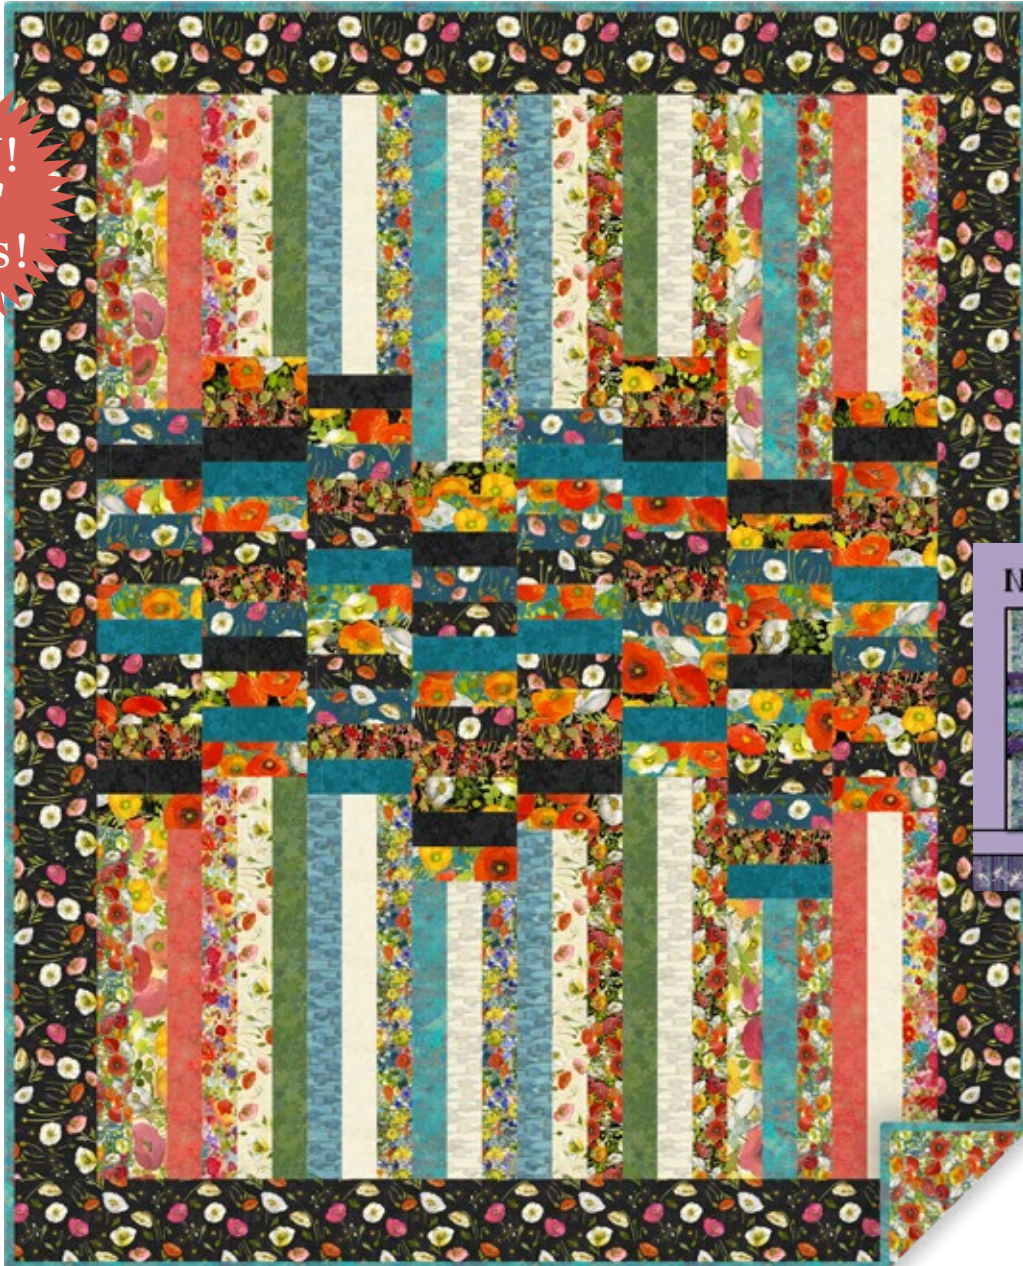

Neptune

By Villa Rosa Designs • Designed by Pat Fryer • 58" x 72" • villarosadesigns.com

NEW!
2 1/2"
Strips!

Fabrics:	1 Kit	10 Kits	20 Kits
Poppy Dreams 2 1/2" Strip Roll Pack ST0439	1 pack	10 packs	20 packs
Border: Black Digital Tossed Poppies Y3987-3	1 1/4 yds	1 bolt	2 bolts
Binding: Lt Teal Digital Texture Y3994-103	5/8 yd	1 bolt	1 bolt
Backing: Dk Sky Digital Poppy Trellis Y3990-99	4 1/2 yds	3 bolts	6 bolts