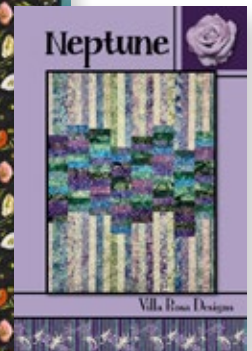

Neptune

By Villa Rosa Designs • Designed by Pat Fryer • 58" x 72" • villarosadesigns.com

NEW!
2 1/2"
Strips!

Fabrics:	1 Kit	10 Kits	20 Kits
Poppy Dreams 2 1/2" Strip Roll Pack ST0439	1 pack	10 packs	20 packs
Border: Black Digital Tossed Poppies Y3987-3	1 1/4 yds	1 bolt	2 bolts
Binding: Lt Teal Digital Texture Y3994-103	5/8 yd	1 bolt	1 bolt
Backing: Dk Sky Digital Poppy Trellis Y3990-99	4 1/2 yds	3 bolts	6 bolts