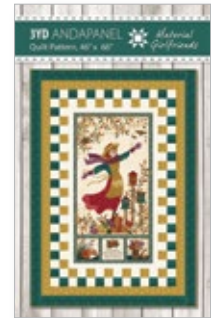

Night Whispers

by Lexi Grenzer

3YD Andapanel

By Material Girlfriends
46" x 66"
materialgirlfriends.com

**FAST
and
EASY!**

5 Fabrics	Teal Version	Brown Version	1 Kit	10 Kits	20 Kits
Panel:	24" Panel Y4671-62	24" Panel Y4671-62	⅔ yard	1 bolt	1 bolt
Dark:	Teal Feathers Y4675-104	Black Moths Y4677-3	1 yard	1 bolt	2 bolts
Medium:	Dark Teal Owl Collage Y4672-105	Dark Caramel Feathers Y4675-66	1 yard	1 bolt	2 bolts
Light:	Light Taupe Floral Y4673-61	Light Khaki Watercolor Wash Y4678-11	1 yard	1 bolt	2 bolts
Binding:	Light Taupe Birchbark Y4676-61	Rust Watercolor Wash Y4678-71	½ yard	1 bolt	1 bolt
Backing:	Multicolor Floral Y4673-55	Black Words Y4674-3	3 yards	2 bolts	4 bolts

Night Whispers

by Lexi Grenzer

3YD Andapanel

By Material Girlfriends
46" x 66"
materialgirlfriends.com

5 Fabrics

Panel:	24" Panel Y4671-62	2/3 yard
Dark:	Teal Feathers Y4675-104	1 yard
Medium:	Dark Teal Owl Collage Y4672-105	1 yard
Light:	Light Taupe Floral Y4673-61	1 yard
Binding:	Light Taupe Birchbark Y4676-61	1/2 yard
Backing:	Multicolor Floral Y4673-55	3 yards

Night Whispers

by Lexi Grenzer

3YD Andapanel

By Material Girlfriends
46" x 66"
materialgirlfriends.com

5 Fabrics

Panel:	24" Panel Y4671-62	2/3 yard
Dark:	Black Moths Y4677-3	1 yard
Medium:	Dark Caramel Feathers Y4675-66	1 yard
Light:	Light Khaki Watercolor Wash Y4678-11	1 yard
Binding:	Rust Watercolor Wash Y4678-71	1/2 yard
Backing:	Black Words Y4674-3	3 yards