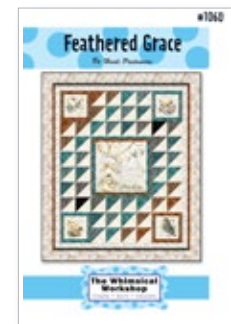

## Feathered Grace

By The Whimsical Workshop

Size: 62" x 74"

[thewhimsicalworkshop.com](http://thewhimsicalworkshop.com)

Order No. 1060

Designed by Matthew Pridemore

<i>12 Fabrics</i>	<i>1 Kit</i>	<i>10 Kits</i>	<i>20 Kits</i>
A. 24" Panel Y4671-62	2/3 yard	1 bolt	1 bolt
B. Teal Watercolor Wash Y4678-104	5/8 yard	1 bolt	1 bolt
C. Rust Watercolor Wash Y4678-71	2/3 yard	1 bolt	1 bolt
D. Dark Grey Feathers Y4675-7	3/4 yard	1 bolt	1 bolt
E. Dark Caramel Feathers Y4675-66	1/3 yard	1 bolt	1 bolt
F. Teal Feathers Y4675-104	5/8 yard	1 bolt	1 bolt
G. Dark Teal Owl Collage Y4672-105	1/4 yard	1 bolt	1 bolt
H. Black Words Y4674-3 ( <i>includes binding</i> )	7/8 yard	1 bolt	2 bolts
I. Light Taupe Floral Y4673-61	5/8 yard	1 bolt	1 bolt
J. Black Moths Y4677-3	1/4 yard	1 bolt	1 bolt
K. Khaki Owl Collage Y4672-12	1 1/2 yards	1 bolt	2 bolts
L. Light Khaki Watercolor Wash Y4678-11	1 1/2 yards	1 bolt	2 bolts
Backing: Multicolor Floral Y4673-55	4 yards	3 bolts	6 bolts