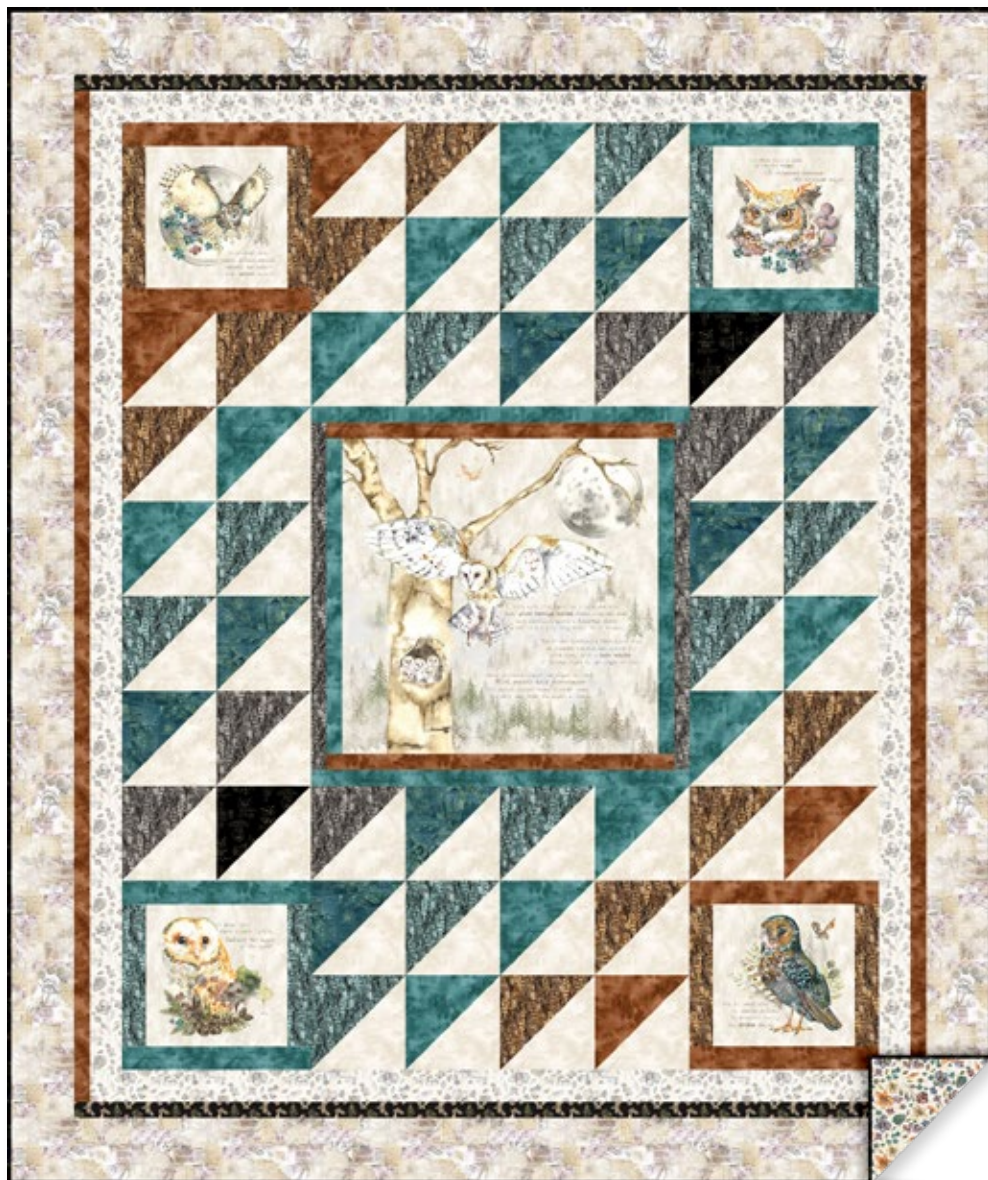

# Night Whispers

by Lexi Grenzer

*New, Custom Pattern*

## Feathered Grace

By The Whimsical Workshop

Size: 62" x 74"

[thewhimsicalworkshop.com](http://thewhimsicalworkshop.com)

Order No. 1060

Designed by Matthew Pridemore

<i>12 Fabrics</i>	<i>1 Kit</i>	<i>10 Kits</i>	<i>20 Kits</i>
A. 24" Panel Y4671-62	2/3 yard	1 bolt	1 bolt
B. Teal Watercolor Wash Y4678-104	5/8 yard	1 bolt	1 bolt
C. Rust Watercolor Wash Y4678-71	2/3 yard	1 bolt	1 bolt
D. Dark Grey Feathers Y4675-7	3/4 yard	1 bolt	1 bolt
E. Dark Caramel Feathers Y4675-66	1/3 yard	1 bolt	1 bolt
F. Teal Feathers Y4675-104	5/8 yard	1 bolt	1 bolt
G. Dark Teal Owl Collage Y4672-105	1/4 yard	1 bolt	1 bolt
H. Black Words Y4674-3 ( <i>includes binding</i> )	7/8 yard	1 bolt	2 bolts
I. Light Taupe Floral Y4673-61	5/8 yard	1 bolt	1 bolt
J. Black Moths Y4677-3	1/4 yard	1 bolt	1 bolt
K. Khaki Owl Collage Y4672-12	1 1/2 yards	1 bolt	2 bolts
L. Light Khaki Watercolor Wash Y4678-11	1 1/2 yards	1 bolt	2 bolts
Backing: Multicolor Floral Y4673-55	4 yards	3 bolts	6 bolts

### 12 Fabrics

A. 24" Panel Y4671-62	2/3 yard
B. Teal Watercolor Wash Y4678-104	5/8 yard
C. Rust Watercolor Wash Y4678-71	2/3 yard
D. Dark Grey Feathers Y4675-7	3/4 yard
E. Dark Caramel Feathers Y4675-66	1/2 yard
F. Teal Feathers Y4675-104	5/8 yard
G. Dark Teal Owl Collage Y4672-105	1/4 yard
H. Black Words Y4674-3 (includes binding)	7/8 yard
I. Light Taupe Floral Y4673-61	5/8 yard
J. Black Moths Y4677-3	1/4 yard
K. Khaki Owl Collage Y4672-12	1 1/2 yards
L. Light Khaki Watercolor Wash Y4678-11	1 1/2 yards
Backing: Multicolor Floral Y4673-55	4 yards