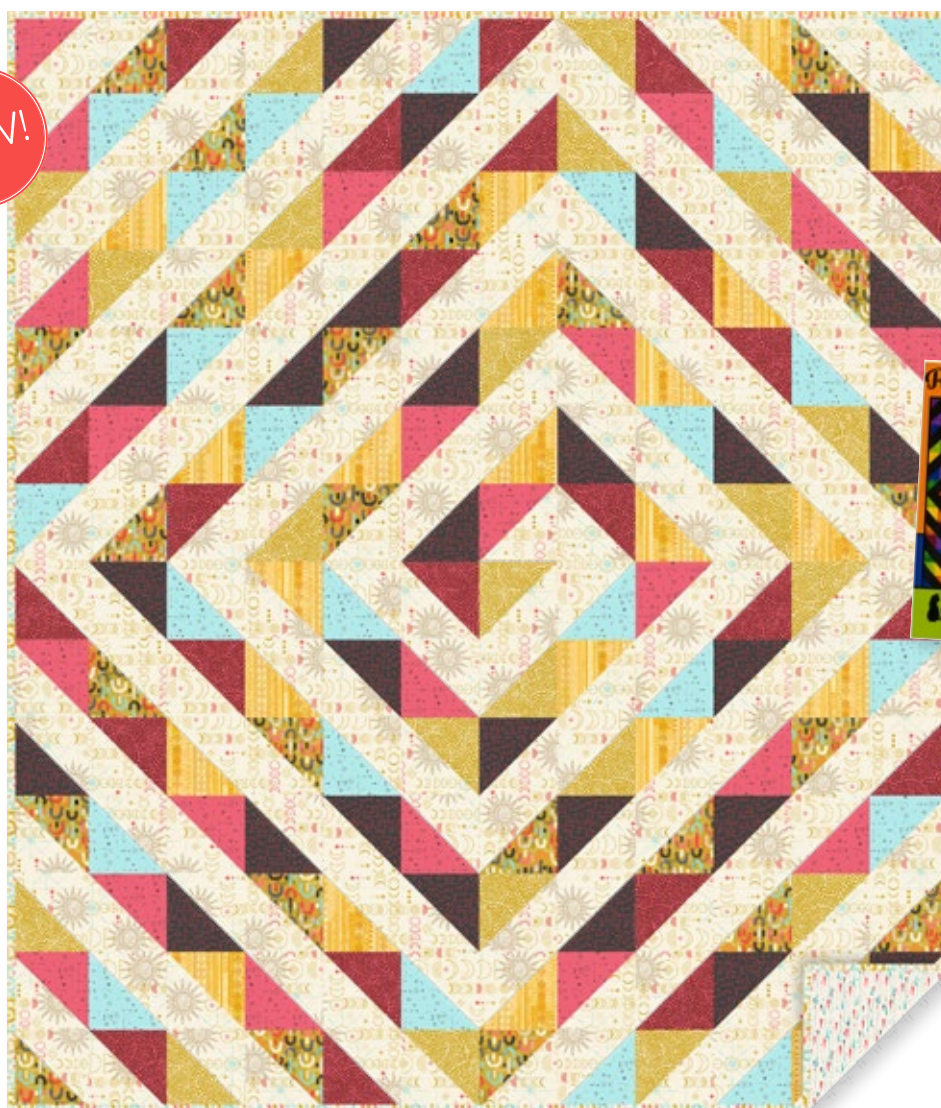

RAINBOW ROAD

By Villa Rosa Designs • 60" x 70"
villarosadesigns.com • Designed by Melissa Milligan

NEW!

<i>Fabrics</i>	<i>1 Kit</i>	<i>10 Kits</i>	<i>20 Kits</i>
Background: Cream Digital Equinox Y3902-57	2 ½ yards	2 bolts	4 bolts
Binding: Cream Digital Lunar Curves Y3903-57	¾ yard	1 bolt	1 bolt
Gold Digital Lunar Curves Y3903-68	¾ yard	1 bolt	1 bolt
Dark Coral Digital Crescent Moons Y3905-40	¾ yard	1 bolt	1 bolt
Light Aqua Digital Galaxy Y3906-32	¾ yard	1 bolt	1 bolt
Dark Coral Digital Galaxy Y3906-40	¾ yard	1 bolt	1 bolt
Gold Digital Sun Storm Y3907-68	¾ yard	1 bolt	1 bolt
Dark Red Digital Sun Storm Y3907-83	¾ yard	1 bolt	1 bolt
Gold LB Basic Stripe Y3220-68	¾ yard	1 bolt	1 bolt
Backing: Dark Coral Digital Meteors Y3904-40	4 ½ yards	3 bolts	6 bolts

RAINBOW ROAD

By Villa Rosa Designs • 60" x 70"
villarosadesigns.com • Designed by Melissa Milligan

Fabrics

Background: Cream Digital Equinox Y3902-57	2 ½ yards
Binding: Cream Digital Lunar Curves Y3903-57	⅝ yard
Gold Digital Lunar Curves Y3903-68	⅜ yard
Dark Coral Digital Crescent Moons Y3905-40	⅜ yard
Light Aqua Digital Galaxy Y3906-32	⅜ yard
Dark Coral Digital Galaxy Y3906-40	⅜ yard
Gold Digital Sun Storm Y3907-68	⅜ yard
Dark Red Digital Sun Storm Y3907-83	⅜ yard
Gold LB Basic Stripe Y3220-68	⅜ yard
Suggested Backing: Dark Coral Digital Meteors Y3904-40	4 ½ yards