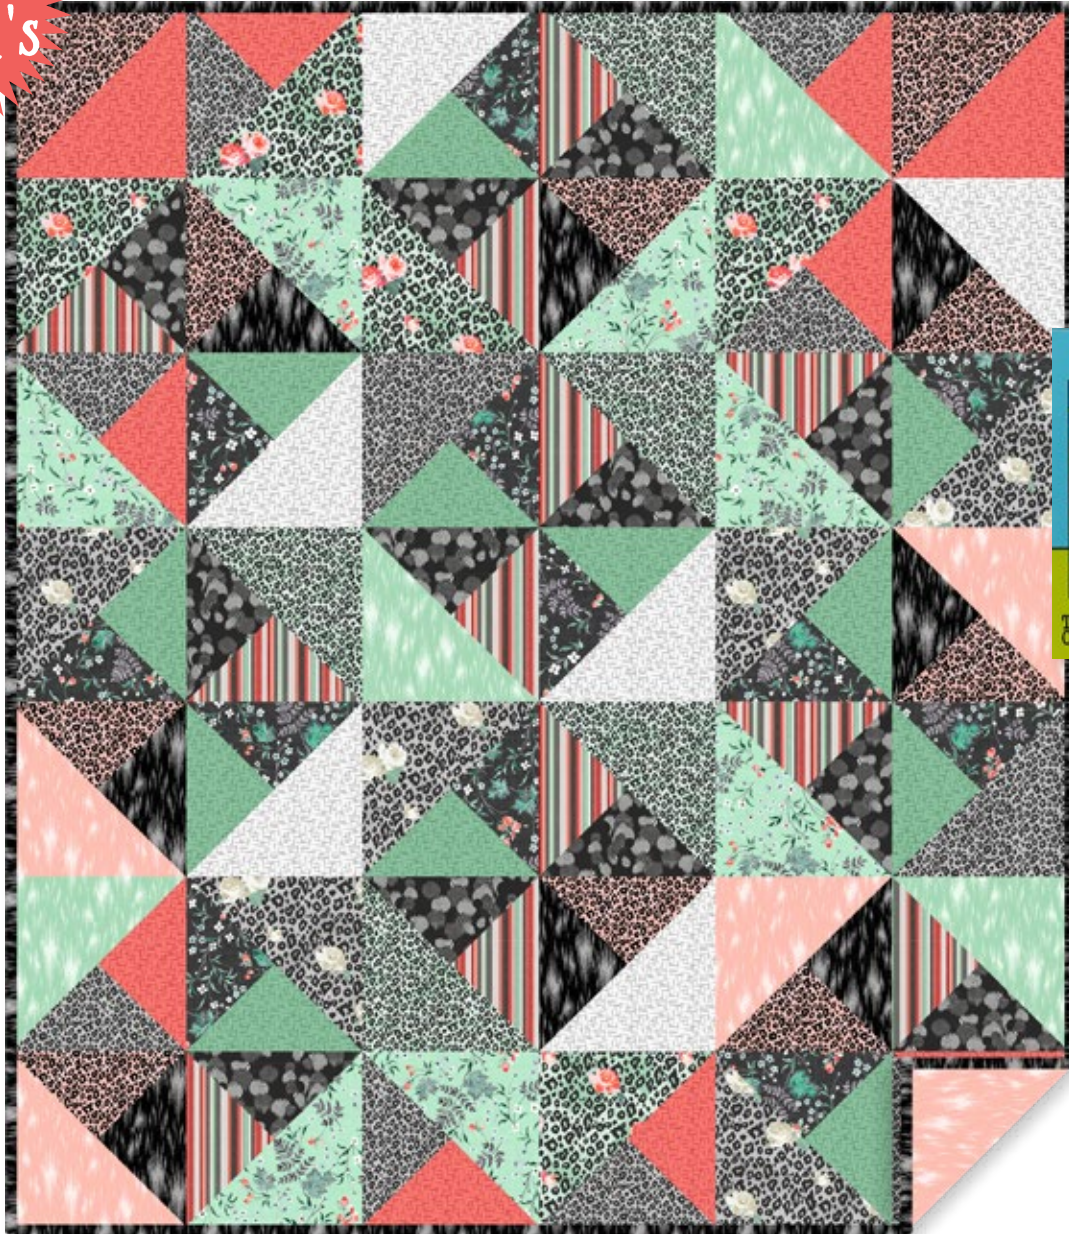

Mylah's Garden

by Clothworks

TWISTED

By Tamara Cook for Villa Rosa Designs • 52" x 60"
villarosadesigns.com

NEW!
10" Sq's

Fabrics:	1 Kit	10 Kits	20 Kits
Mylah's Garden 10" Square Pack TSQ0433	1 pack	10 packs	20 packs
Binding: Black Digital Texture Y3949-3	½ yd	1 bolt	1 bolt
Backing: Lt Coral Digital Texture Y3949-38	3 7/8 yds	3 bolts	6 bolts

Mylah's Garden

by Clothworks

TWISTED

By Tamara Cook for Villa Rosa Designs • 52" x 60"
villarosadesigns.com

MAKE
WITH
10" Sq's

Fabrics:

Mylah's Garden 10" Square Pack TSQ0433	1 pack
Binding: Black Digital Texture Y3949-3	½ yd
Suggested Backing: Lt Coral Digital Texture Y3949-38	3 ⅞ yds