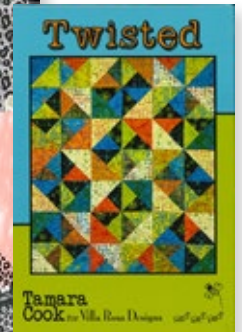

Mylah's Garden

by Clothworks

TWISTED

By Tamara Cook for Villa Rosa Designs • 52" x 60"
villarosadesigns.com

NEW!
10" Sq's

Fabrics:	1 Kit	10 Kits	20 Kits
Mylah's Garden 10" Square Pack TSQ0433	1 pack	10 packs	20 packs
Binding: Black Digital Texture Y3949-3	½ yd	1 bolt	1 bolt
Backing: Lt Coral Digital Texture Y3949-38	3 7/8 yds	3 bolts	6 bolts

Mylah's Garden

by Clothworks

TWISTED

By Tamara Cook for Villa Rosa Designs • 52" x 60"
villarosadesigns.com

MAKE
WITH
10" Sq's

Fabrics:

Mylah's Garden 10" Square Pack TSQ0433	1 pack
Binding: Black Digital Texture Y3949-3	½ yd
Suggested Backing: Lt Coral Digital Texture Y3949-38	3 ⅞ yds