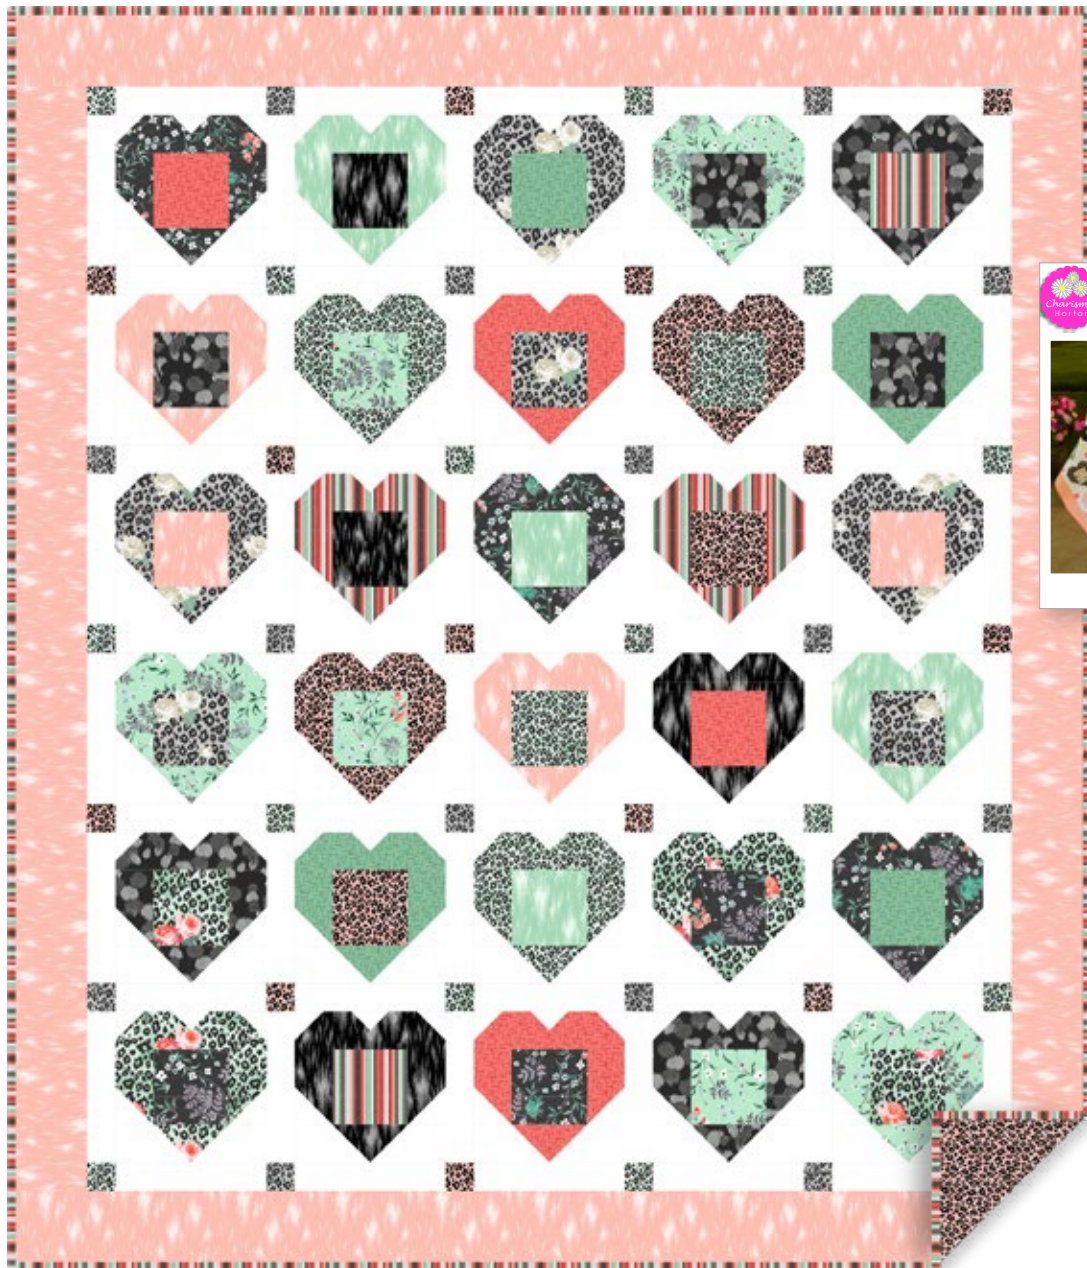

Mylah's Garden

by Clothworks

LOVELY

By Charisma Horton
57" x 66 1/2"
Order No. CH-331
charismascorner.com

Fabrics:	1 Kit	10 Kits	20 Kits
White Solid AMB-1	2 1/4 yds	2 bolts	3 bolts
Hearts & Cornerstones: Mylah's Garden 10" Square Pack TSQ0433	1 pack	10 packs	20 packs
Border: Lt Coral Digital Texture Y3949-38	1 1/4 yds	1 bolt	2 bolts
Binding: Multi Digital Stripe Y3948-55	2/3 yd	1 bolt	1 bolt
Backing: Lt Coral Digital Leopard Print Y3950-38	3 5/8 yds	3 bolts	5 bolts

Mylah's Garden

by Clothworks

LOVELY

By Charisma Horton • 57" x 66 1/2" • Order No. CH-331 • charismascorner.com

Fabrics:

White Solid AMB-1	2 1/4 yds
Hearts & Cornerstones: Mylah's Garden 10" Square Pack TSQ0433	1 pack
Border: Lt Coral Digital Texture Y3949-38	1 1/4 yds
Binding: Multi Digital Stripe Y3948-55	3/8 yd
Suggested Backing: Lt Coral Digital Leopard Print Y3950-38	3 5/8 yds