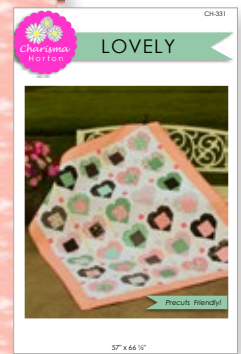

Mylah's Garden

by Clothworks

LOVELY

By Charisma Horton
57" x 66 1/2"
Order No. CH-331
charismascorner.com

Fabrics:	1 Kit	10 Kits	20 Kits
White Solid AMB-1	2 1/4 yds	2 bolts	3 bolts
Hearts & Cornerstones: Mylah's Garden 10" Square Pack TSQ0433	1 pack	10 packs	20 packs
Border: Lt Coral Digital Texture Y3949-38	1 1/4 yds	1 bolt	2 bolts
Binding: Multi Digital Stripe Y3948-55	2/3 yd	1 bolt	1 bolt
Backing: Lt Coral Digital Leopard Print Y3950-38	3 5/8 yds	3 bolts	5 bolts

Mylah's Garden

by Clothworks

LOVELY

By Charisma Horton • 57" x 66 1/2" • Order No. CH-331 • charismascorner.com

Fabrics:

White Solid AMB-1	2 1/4 yds
Hearts & Cornerstones: Mylah's Garden 10" Square Pack TSQ0433	1 pack
Border: Lt Coral Digital Texture Y3949-38	1 1/4 yds
Binding: Multi Digital Stripe Y3948-55	3/8 yd
Suggested Backing: Lt Coral Digital Leopard Print Y3950-38	3 5/8 yds