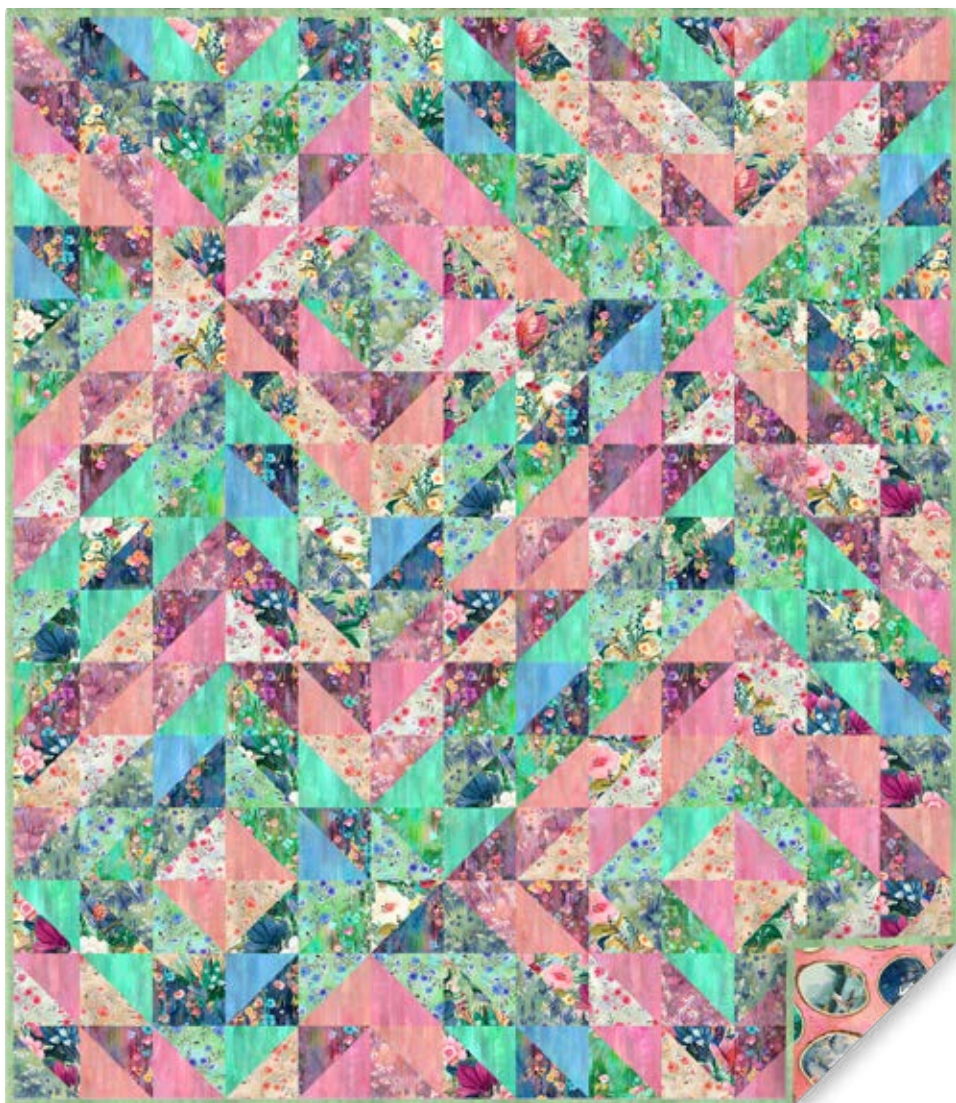

# Moments

by KENDRA BINNEY

## Golden Eye

By Jittery Wings Quilt Co.  
Designed by Mitzie Schafer  
Order No. 107  
jitterywingsquiltco.com  
52" x 60"

Fabrics:		1 Kit	10 Kits	20 Kits
Color A:	Pink Fantasy Garden Y3740-42	½ yd	1 bolt	1 bolt
	Wine Floral Drip Y3742-48	½ yd	1 bolt	1 bolt
	Pink Fairy Flowers Y3743-42	½ yd	1 bolt	1 bolt
	Lt Rust Bouquets Y3744-70	½ yd	1 bolt	1 bolt
	Pale Sage Bouquets Y3744-134	½ yd	1 bolt	1 bolt
	Coral Painted Texture Y3745-39	½ yd	1 bolt	1 bolt
	Pink Painted Texture Y3745-42	½ yd	1 bolt	1 bolt
	Pink Painted Texture Y3745-42	½ yd	1 bolt	1 bolt
Color B:	Emerald Fantasy Garden Y3740-107	½ yd	1 bolt	1 bolt
	Navy Floral Drip Y3742-53	½ yd	1 bolt	1 bolt
	Emerald Floral Drip Y3742-107	½ yd	1 bolt	1 bolt
	Turquoise Fairy Flowers Y3743-101	½ yd	1 bolt	1 bolt
	Lt Green Bouquets Y3744-20	½ yd	1 bolt	1 bolt
	Blue Painted Texture Y3745-90	½ yd	1 bolt	1 bolt
	Turquoise Painted Texture Y3745-101	½ yd	1 bolt	1 bolt
Binding:	Mint Painted Texture Y3745-110	½ yd	1 bolt	1 bolt
Backing:	Coral Wood Rounds Y3741-39	3 ¾ yds	3 bolts	5 bolts

### Fabrics:

Color A:	Pink Fantasy Garden Y3740-42	½ yd
	Wine Floral Drip Y3742-48	½ yd
	Pink Fairy Flowers Y3743-42	½ yd
	Lt Rust Bouquets Y3744-70	½ yd
	Pale Sage Bouquets Y3744-134	½ yd
	Coral Painted Texture Y3745-39	½ yd
	Pink Painted Texture Y3745-42	½ yd
	Pink Painted Texture Y3745-42	½ yd
Color B:	Emerald Fantasy Garden Y3740-107	½ yd
	Navy Floral Drip Y3742-53	½ yd
	Emerald Floral Drip Y3742-107	½ yd
	Turquoise Fairy Flowers Y3743-101	½ yd
	Lt Green Bouquets Y3744-20	½ yd
	Blue Painted Texture Y3745-90	½ yd
	Turquoise Painted Texture Y3745-101	½ yd
Binding:	Mint Painted Texture Y3745-110	½ yd
Suggested Backing:	Coral Wood Rounds Y3741-39	3 ¾ yds