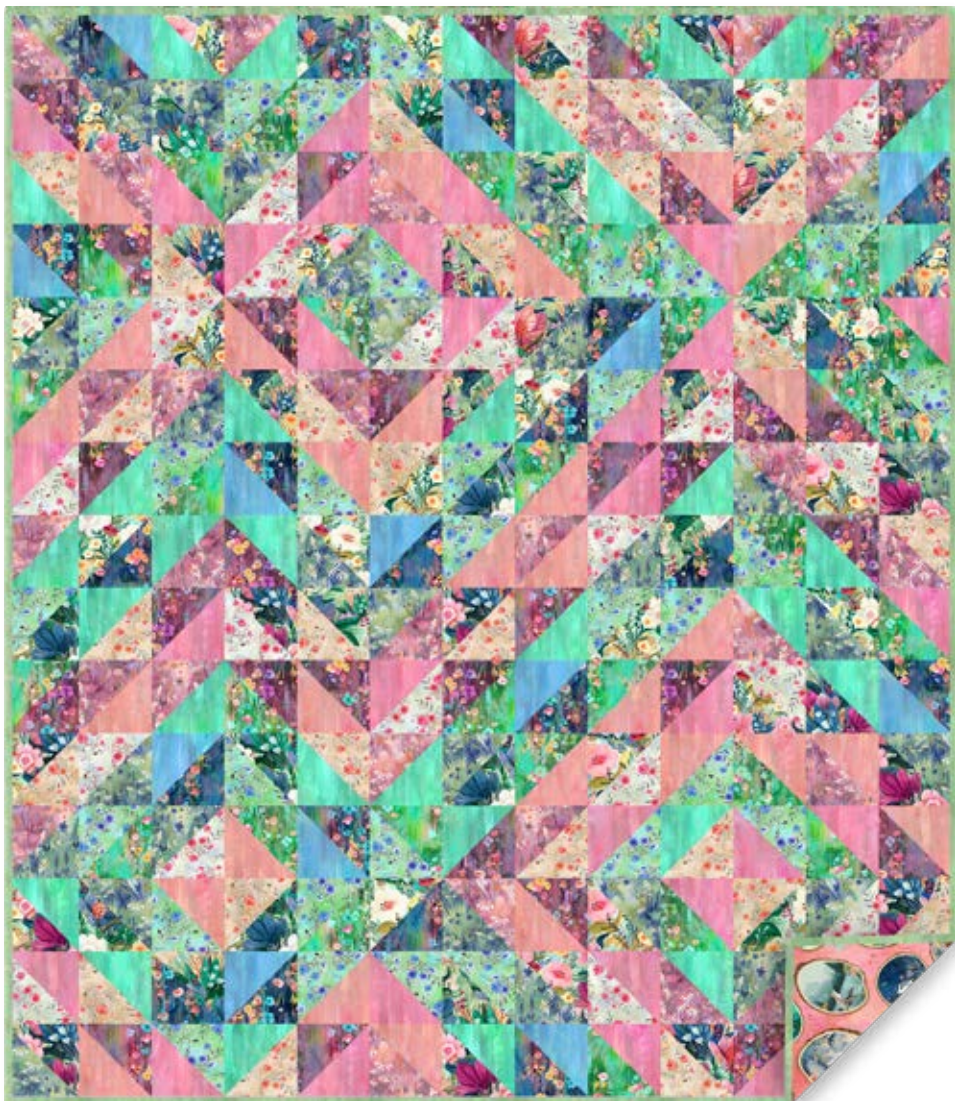

## Golden Eye

By Jittery Wings Quilt Co.  
Designed by Mitzie Schafer  
Order No. 107  
jitterywingsquiltco.com  
52" x 60"

Fabrics:		1 Kit	10 Kits	20 Kits
Color A:	Pink Fantasy Garden Y3740-42	½ yd	1 bolt	1 bolt
	Wine Floral Drip Y3742-48	½ yd	1 bolt	1 bolt
	Pink Fairy Flowers Y3743-42	½ yd	1 bolt	1 bolt
	Lt Rust Bouquets Y3744-70	½ yd	1 bolt	1 bolt
	Pale Sage Bouquets Y3744-134	½ yd	1 bolt	1 bolt
	Coral Painted Texture Y3745-39	½ yd	1 bolt	1 bolt
	Pink Painted Texture Y3745-42	½ yd	1 bolt	1 bolt
	Pink Painted Texture Y3745-42	½ yd	1 bolt	1 bolt
Color B:	Emerald Fantasy Garden Y3740-107	½ yd	1 bolt	1 bolt
	Navy Floral Drip Y3742-53	½ yd	1 bolt	1 bolt
	Emerald Floral Drip Y3742-107	½ yd	1 bolt	1 bolt
	Turquoise Fairy Flowers Y3743-101	½ yd	1 bolt	1 bolt
	Lt Green Bouquets Y3744-20	½ yd	1 bolt	1 bolt
	Blue Painted Texture Y3745-90	½ yd	1 bolt	1 bolt
	Turquoise Painted Texture Y3745-101	½ yd	1 bolt	1 bolt
Binding:	Mint Painted Texture Y3745-110	½ yd	1 bolt	1 bolt
Backing:	Coral Wood Rounds Y3741-39	3 ¾ yds	3 bolts	5 bolts

### Fabrics:

Color A:	Pink Fantasy Garden Y3740-42	½ yd
	Wine Floral Drip Y3742-48	½ yd
	Pink Fairy Flowers Y3743-42	½ yd
	Lt Rust Bouquets Y3744-70	½ yd
	Pale Sage Bouquets Y3744-134	½ yd
	Coral Painted Texture Y3745-39	½ yd
	Pink Painted Texture Y3745-42	½ yd
	Pink Painted Texture Y3745-42	½ yd
Color B:	Emerald Fantasy Garden Y3740-107	½ yd
	Navy Floral Drip Y3742-53	½ yd
	Emerald Floral Drip Y3742-107	½ yd
	Turquoise Fairy Flowers Y3743-101	½ yd
	Lt Green Bouquets Y3744-20	½ yd
	Blue Painted Texture Y3745-90	½ yd
	Turquoise Painted Texture Y3745-101	½ yd
Binding:	Mint Painted Texture Y3745-110	½ yd
Suggested Backing:	Coral Wood Rounds Y3741-39	3 ¾ yds