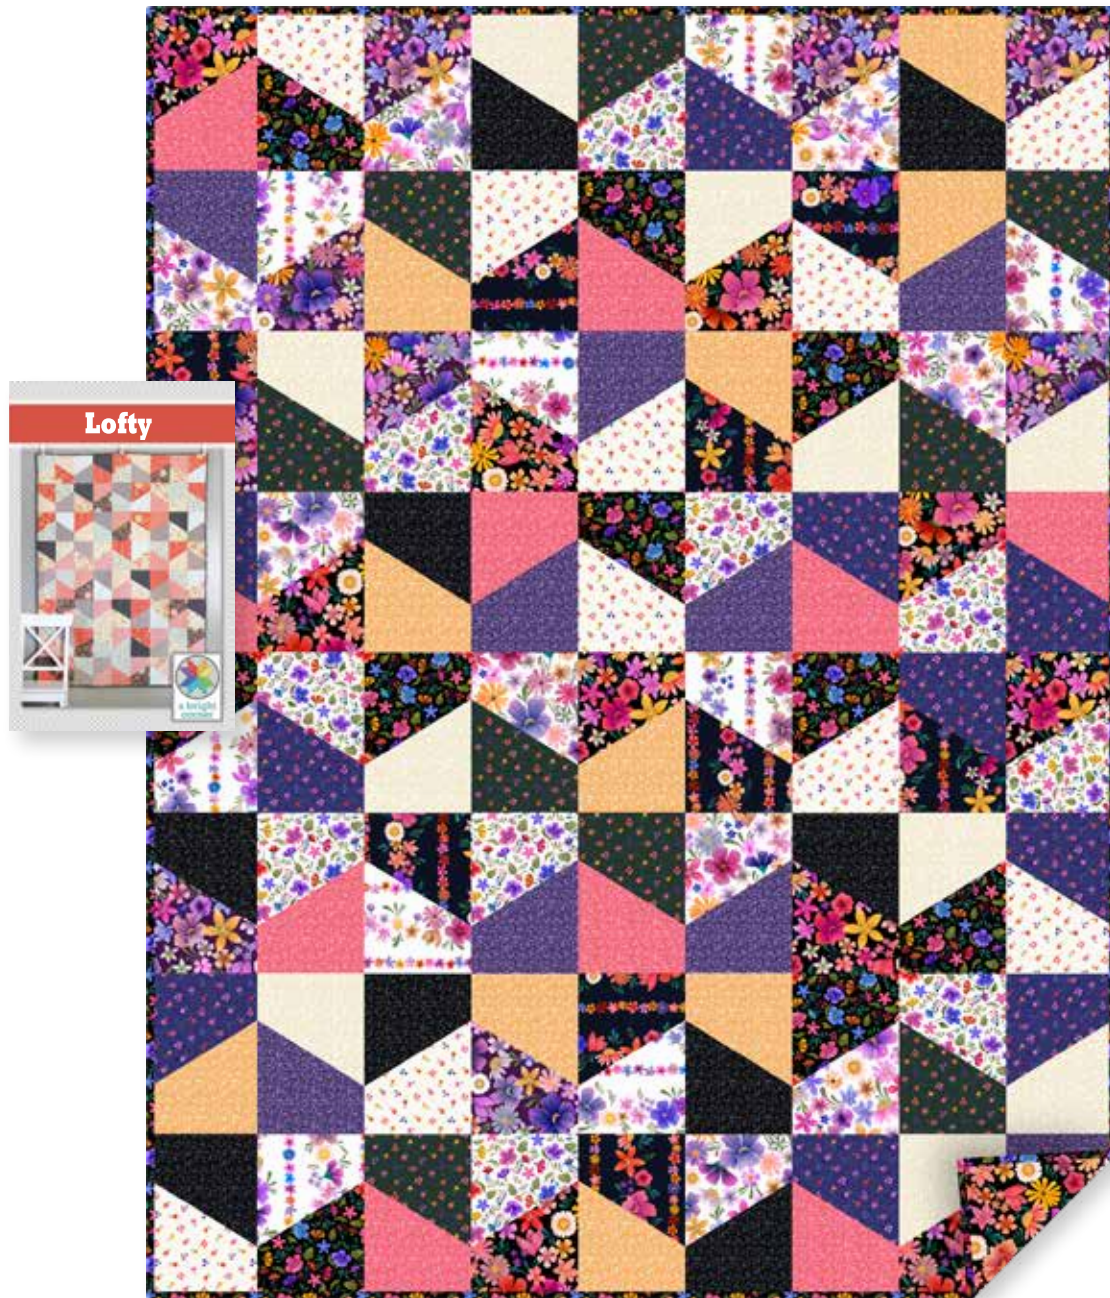

Morning Glory

by Melissa Lowry

Lofty

By A Bright Corner • Designed by Andy Knowlton • Order No. 324 • abrightcorner.com
 Throw shown, 54" x 72" • Includes 4 sizes: Crib - Queen

| Fabrics: | 1 Kit | 10 Kits | 20 Kits |
|---------------------------------------|-----------|----------|----------|
| Morning Glory Fat Quarter Pack FQ0378 | 1 pack | 10 packs | 20 packs |
| Binding: Black Flora Y3557-3 | 5/8 yd | 1 bolt | 1 bolt |
| Backing: Black Blooms Y3555-3 | 3 1/2 yds | 3 bolts | 5 bolts |

Morning Glory

by Melissa Lowry

Lofty

By A Bright Corner • Designed by Andy Knowlton • Order No. 324 • abrightcorner.com
Throw shown, 54" x 72"

Fabrics:

| | |
|---|---------------------|
| Morning Glory Fat Quarter Pack FQ0378 | 1 pack |
| Binding: Black Flora Y3557-3 | $\frac{5}{8}$ yd |
| Suggested Backing: Black Blooms Y3555-3 | 3 $\frac{1}{2}$ yds |