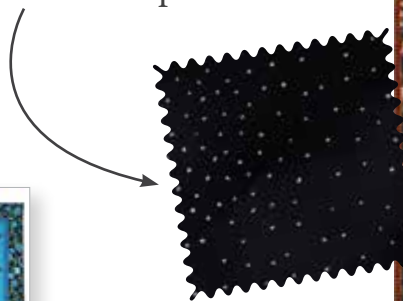

MIDNIGHT FLORA

by Melissa Lowry

AMONG THE STARS

By Quilt Moments
 Designed by Marilyn Foreman
 quiltmoments.com
 Order No. QM106
 Twin Size Shown, 70" x 85"

Easy 4-Patch Kaleidoscope
 Pieced Blocks and
 Black with Silver Metallic Dot
 Setting Border add sparkle!

*Includes 3 Sizes:
 Throw through Queen/King
 + Bonus Table Runner!*

Fabrics:	1 Kit	10 Kits	20 Kits
Feature Print: Black Meadow Y3386-3	3 yds	2 bolts	4 bolts
Star Blocks:			
Background: Dk Black Outlined Flowers Y3389-115	1 yd	1 bolt	2 bolts
Star Points: Red Outlined Flowers Y3389-4	¾ yd	1 bolt	1 bolt
Accent Points: Lt Cream Impressions Moiré Y1323-2	½ yd	1 bolt	1 bolt
Snowball Blocks:			
Center Frame: Solid Black AMB-3	½ yd	1 bolt	1 bolt
Outer Frame: Dk Black Small Floral Y3388-115	¾ yd	1 bolt	1 bolt
Setting Star Points & Snowball Block Corners: Cream Small Floral Y3388-57	¾ yd	1 bolt	1 bolt
Setting Border: Black w/ Silver Metallic LB Basic Dot Y2662-3SM	1 ½ yds	1 bolt	2 bolts
Thin Border: Dk Gold Plaid Y3390-69	¾ yd	1 bolt	1 bolt
Binding: Dk Brick Plaid Y3390-52	¾ yd	1 bolt	1 bolt
Backing: Brick Meadow Y3386-51	5 yds	4 bolts	7 bolts