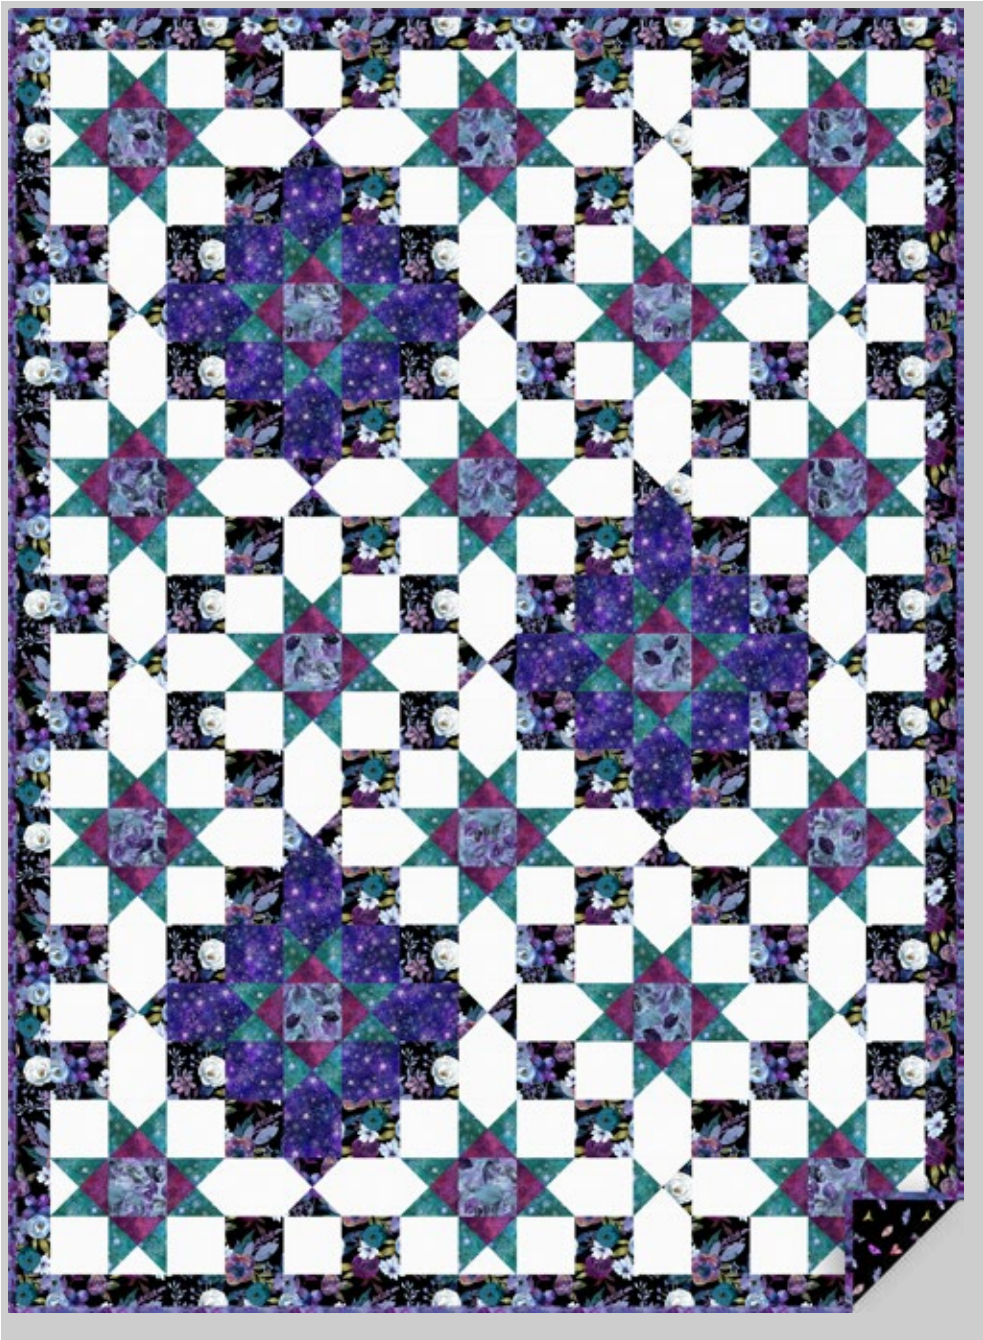

Midnight Dreams

by Melissa Polomsky

Star Shine

By Charisma Horton
65" x 89"
Order No. CH-308
charismascorner.com

Fabrics, Lt Cream Floral Version:

Background:
Lt Cream Impressions Moiré Y1031-2
Fabric 1: Lt Cream Digital Garden Y4232-2
Fabric 2: Wine Digital Texture Y4236-48
Fabric 3: Olive Digital Meadow Y4235-24
Fabric 4: Raspberry Digital Leaves Y4233-74
Fabric 5: Lt Cream Digital Moths Y4234-2
Binding: Olive Digital Texture Y4236-24
Backing: Wine Digital Meadow Y4235-48

Fabrics, Black Floral Version:

Background:
White Impressions Moiré Y1031-1
Fabric 1: Black Digital Garden Y4232-3
Fabric 2: Teal Digital Meadow Y4235-104
Fabric 3: Wine Digital Texture Y4236-48
Fabric 4: Indigo Digital Meadow Y4235-95
Fabric 5: Aqua Digital Leaves Y4233-33
Binding: Eggplant Digital Leaves Y4233-45
Backing: Black Digital Moths Y4234-3

Midnight Dreams

by Melissa Polomsky

6880

By Charisma Horton
65" x 89"
Order No. CH-308
charismascorner.com

Fabrics

Background:	
White Impressions Moiré Y1031-1	2 ¾ yds
Fabric 1: Black Digital Garden Y4232-3	2 ½ yds
Fabric 2: Teal Digital Meadow Y4235-104	1 yds
Fabric 3: Wine Digital Texture Y4236-48	yd
Fabric 4: Indigo Digital Meadow Y4235-95	yd
Fabric 5: Aqua Digital Leaves Y4233-33	½ yd
Binding: Eggplant Digital Leaves Y4233-45	¾ yd
Backing: Black Digital Moths Y4234-3	5 ½ yds

Note: Fabrics 1 - 5 match order of fabrics on materials list.