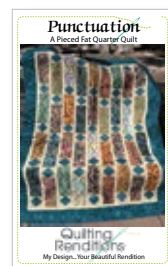

Fabrics

Main Fabrics, 17 FQs:

Midnight Dreams Fat Qtr Pack FQ0476

Lt Cream Digital Garden Y4232-2

Black Digital Garden Y4232-3

Accent Diamonds: Wine Digital Meadow Y4235-48

Accent Corners, Sashing & Inner Border: Lt Cream Solid AMB-2

Outer Border: Raspberry Digital Leaves Y4233-74

Binding: Wine Digital Texture Y4236-48

Backing: Lt Cream Digital Garden Y4232-2

(In addition to fabric used in quilt top.)

1 pack

FQ

FQ

1 ¼ yds

3 ½ yds

1 ½ yds

¾ yd

5 ½ yds