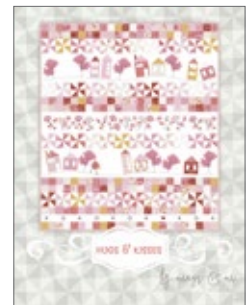

NEW!
Patterns by meags + me now include SVG files of all applique pieces for cutting machines!

Hugs & Kisses

Size: 60" x 70"

Order from Clothworks:
Pattern No. **MAMP182**

Fabrics	1 Kit	10 Kits	20 Kits
Hello Spring 5" Square Pack SQ0486	1 pack	10 packs	20 packs
Hello Spring 10" Square Pack TSQ0486	1 pack	10 packs	20 packs
Background: White Solid AMB-1	3 ½ yards	3 bolts	5 bolts
Binding: Pink Linework Y4278-42	½ yard	1 bolt	1 bolt
Backing: White XOXO Y4277-1	3 ¾ yards	3 bolts	5 bolts

Also needed: red and black embroidery floss