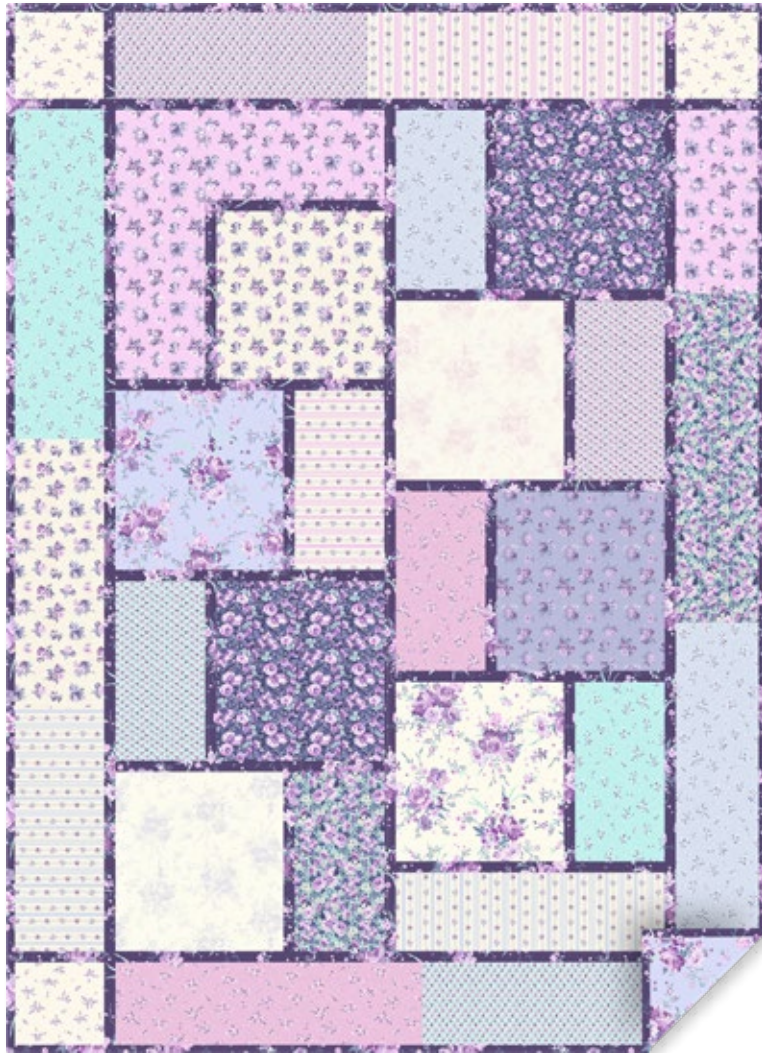

Louisa

Clothworks