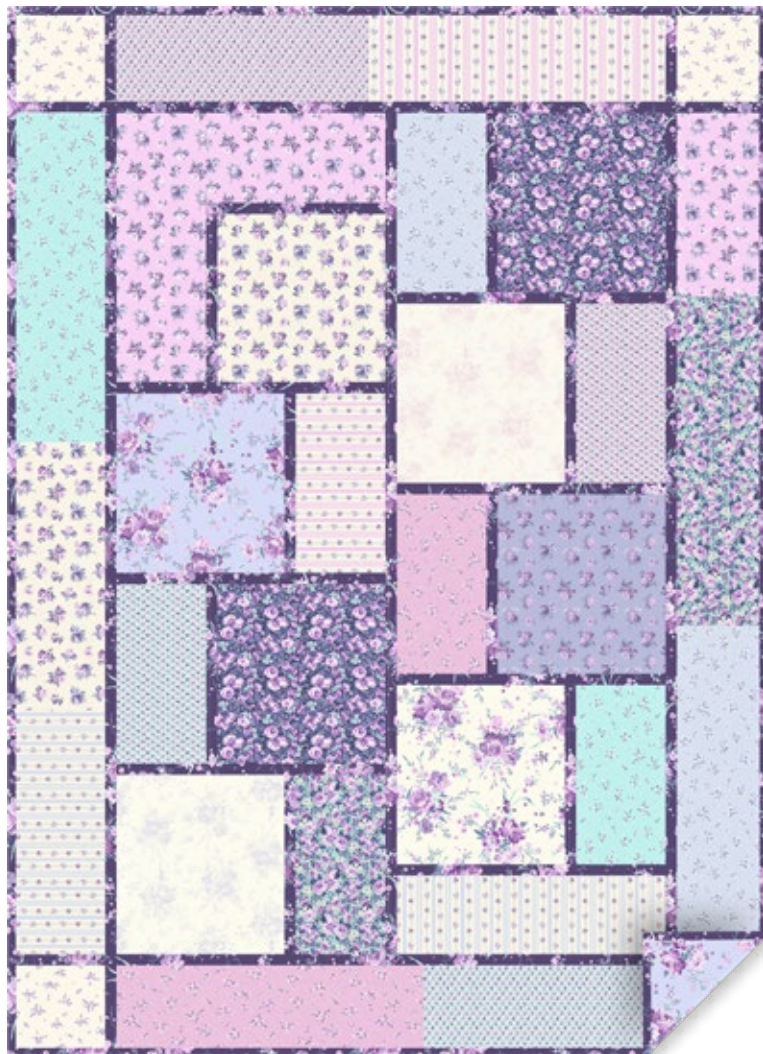

Louisa

Clothworks

The Big Block Quilt

By Black Cat Creations
 Designed by Minay Sirois
 53" x 71"
 Order No. BBLOCK-BCC142
black-cat-creations.com

18 Fabrics:		1 Kit	10 Kits	20 Kits
Body of Quilt (7 FQs):	Lt Cream Bouquets Y4406-2	FQ	1 bolt	1 bolt
	Lt Periwinkle Bouquets Y4406-84*	FQ	1 bolt	1 bolt
	Lt Pink Soft Floral Y4407-41	FQ	1 bolt	1 bolt
	Lt Periwinkle Soft Floral Y4407-84	FQ	1 bolt	1 bolt
	Navy Blue Packed Posies Y4408-53 (used for 2 FQs)	½ yd	1 bolt	1 bolt
	Lt Periwinkle Nosegays Y4409-84	FQ	1 bolt	1 bolt
	Body of Quilt & Border:	Lt Aqua Packed Posies Y4408-32	⅓ yd	1 bolt
Lt Cream Nosegays Y4409-2		⅓ yd	1 bolt	1 bolt
Pink Nosegays Y4409-42		⅓ yd	1 bolt	1 bolt
Pink Stripe Y4410-42		⅓ yd	1 bolt	1 bolt
Lt Periwinkle Stripe Y4410-84		⅓ yd	1 bolt	1 bolt
Lt Aqua Petite Floral Y4411-32		⅓ yd	1 bolt	1 bolt
Dk Pink Petite Floral Y4411-73		⅓ yd	1 bolt	1 bolt
Lt Periwinkle Petite Floral Y4411-84		⅓ yd	1 bolt	1 bolt
Lt Aqua Fruit Y4412-32		⅓ yd	1 bolt	1 bolt
Lt Periwinkle Fruit Y4412-84		⅓ yd	1 bolt	1 bolt
Lt Cream Petite Floral Y4411-2		¼ yd	1 bolt	1 bolt
Corners: Sashing & Binding:	Indigo Bouquets Y4406-95	1 ¼ yds	1 bolt	2 bolts
Backing:*	Lt Periwinkle Bouquets Y4406-84 (in addition to fabric used in quilt top)	4 yds	3 bolts	6 bolts