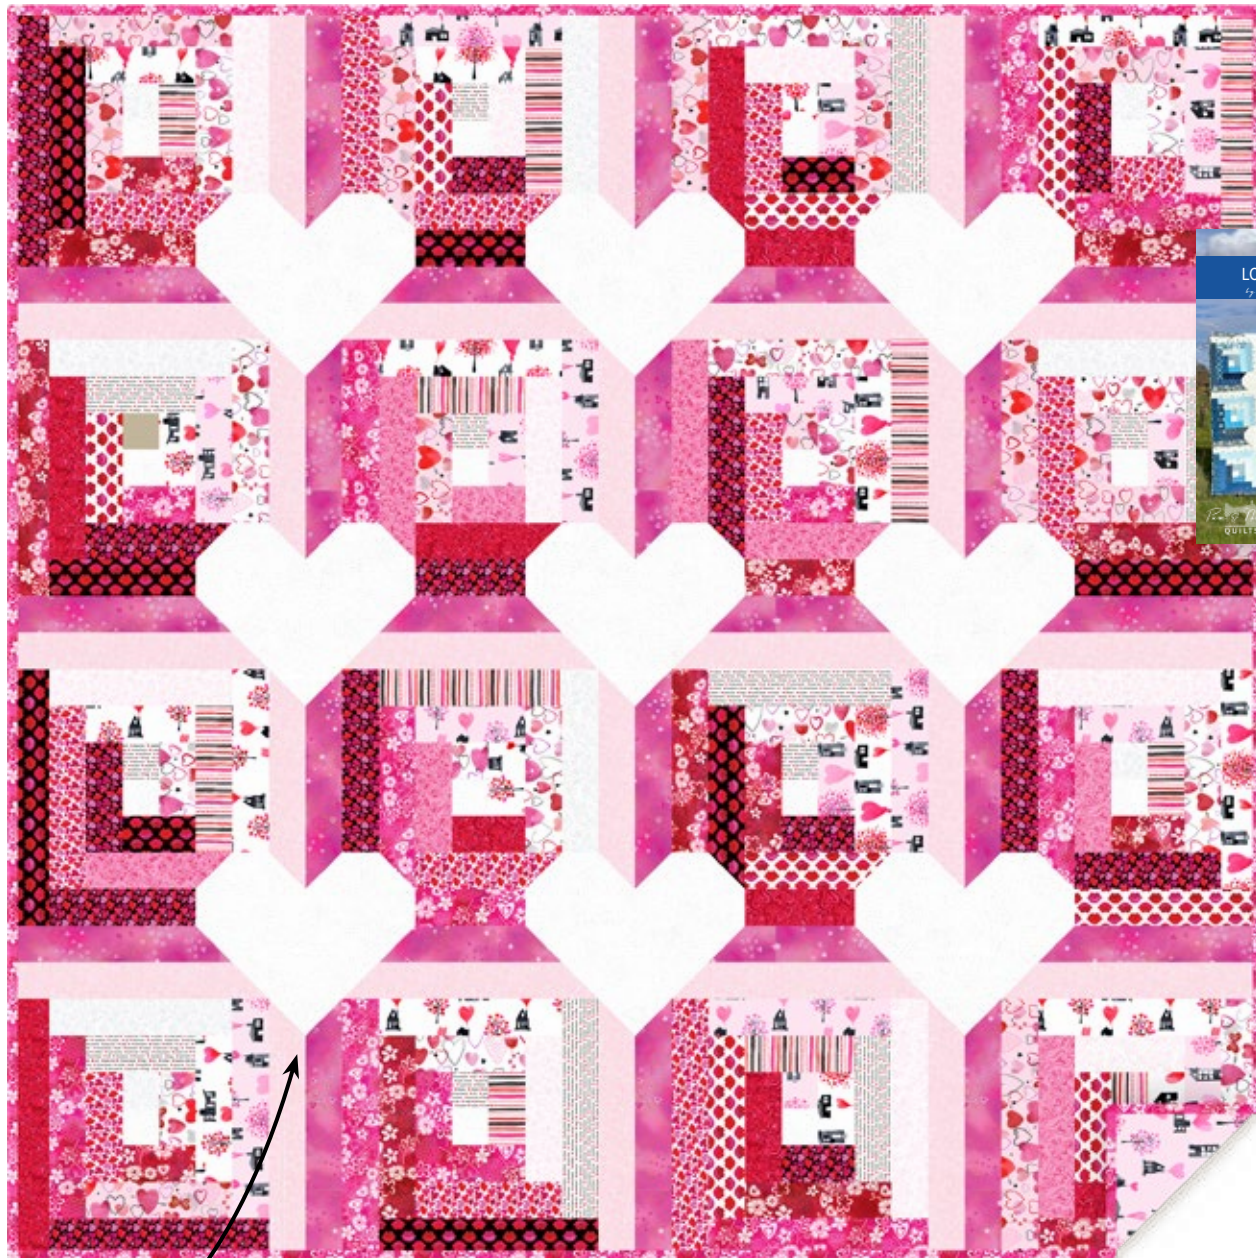

2 1/2" strips

Log Cabin Love

By Pam & Nicky Quilts
Designed by Pam & Nicky Lintott

Silver Metallic Dot

Order No. PNQ #4002
68" x 68"
pamandnickyquilts.co.uk

4 Fabrics + Strip Roll, White hearts version:		Pink hearts version:	1 Kit	10 Kits	20 Kits
40 Strips:	Love Matters 2 1/2" Strip Roll ST0523	Love Matters 2 1/2" Strip Roll ST0523	1 roll	10 rolls	20 rolls
Light Sashing:	Lt Pink Impressions Moiré Y1323-41	Gray LB Basic Confetti Y2663-6	3/4 yd	1 bolt	1 bolt
Dark Sashing:	Lt Raspberry Gold Metallic LB Basic Glitter Y0808-43M	Lt Red Gold Metallic LB Basic Heart Y1124-4M	3/4 yd	1 bolt	1 bolt
Heart Fabric:	White Silver Metallic LB Basic Dot Y2662-1SM	Lt Pink Impressions Moiré Y1323-41	1 1/4 yds	1 bolt	2 bolts
Binding:	Fuchsia Lacey Floral Y4630-77	Red Lacey Floral Y4630-82	1/2 yd	1 bolt	1 bolt
Backing:	Lt Pink Houses Y4629-41	Black Curvy Hearts Y4633-3	4 1/4 yds	3 bolts	6 bolts

Log Cabin Love

By Pam & Nicky Quilts • Designed by Pam & Nicky Lintott
 Order No. PNQ #4002 • 68" x 68" • pamandnickyquilts.co.uk

Silver Metallic Dot

4 Fabrics + Strip Roll

40 Strips:	Love Matters 2 1/2" Strip Roll ST0523	1 roll
Light Sashing:	Lt Pink Impressions Moiré Y1323-41	3/4 yd
Dark Sashing:	Lt Raspberry Gold Metallic LB Basic Glitter Y0808-43M	3/4 yd
Heart Fabric:	White Silver Metallic LB Basic Dot Y2662-1SM	1 1/4 yds
Binding:	Fuchsia Lacey Floral Y4630-77	1/2 yd
Backing:	Lt Pink Houses Y4629-41	4 1/4 yds

Log Cabin Love

By Pam & Nicky Quilts • Designed by Pam & Nicky Lintott
 Order No. PNQ #4002 • 68" x 68" • pamandnickyquilts.co.uk

4 Fabrics + Strip Roll

40 Strips:	Love Matters 2 1/2" Strip Roll ST0523	1 roll
Light Sashing:	Gray LB Basic Confetti Y2663-6	3/4 yd
Dark Sashing:	Lt Red Gold Metallic LB Basic Heart Y1124-4M	3/4 yd
Heart Fabric:	Lt Pink Impressions Moiré Y1323-41	1 1/4 yds
Binding:	Red Lacey Floral Y4630-82	1/2 yd
Backing:	Black Curvy Hearts Y4633-3	4 1/4 yds