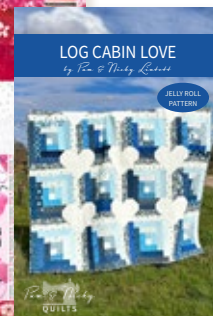

Log Cabin Love

By Pam & Nicky Quilts • Designed by Pam & Nicky Lintott
 Order No. PNQ #4002 • 68" x 68" • pamandnickyquilts.co.uk

Silver Metallic Dot

4 Fabrics + Strip Roll

40 Strips:	Love Matters 2 1/2" Strip Roll ST0523	1 roll
Light Sashing:	Lt Pink Impressions Moiré Y1323-41	3/4 yd
Dark Sashing:	Lt Raspberry Gold Metallic LB Basic Glitter Y0808-43M	3/4 yd
Heart Fabric:	White Silver Metallic LB Basic Dot Y2662-1SM	1 1/4 yds
Binding:	Fuchsia Lacey Floral Y4630-77	1/2 yd
Backing:	Lt Pink Houses Y4629-41	4 1/4 yds

Log Cabin Love

By Pam & Nicky Quilts • Designed by Pam & Nicky Lintott
 Order No. PNQ #4002 • 68" x 68" • pamandnickyquilts.co.uk

4 Fabrics + Strip Roll

40 Strips:	Love Matters 2 1/2" Strip Roll ST0523	1 roll
Light Sashing:	Gray LB Basic Confetti Y2663-6	3/4 yd
Dark Sashing:	Lt Red Gold Metallic LB Basic Heart Y1124-4M	3/4 yd
Heart Fabric:	Lt Pink Impressions Moiré Y1323-41	1 1/4 yds
Binding:	Red Lacey Floral Y4630-82	1/2 yd
Backing:	Black Curvy Hearts Y4633-3	4 1/4 yds