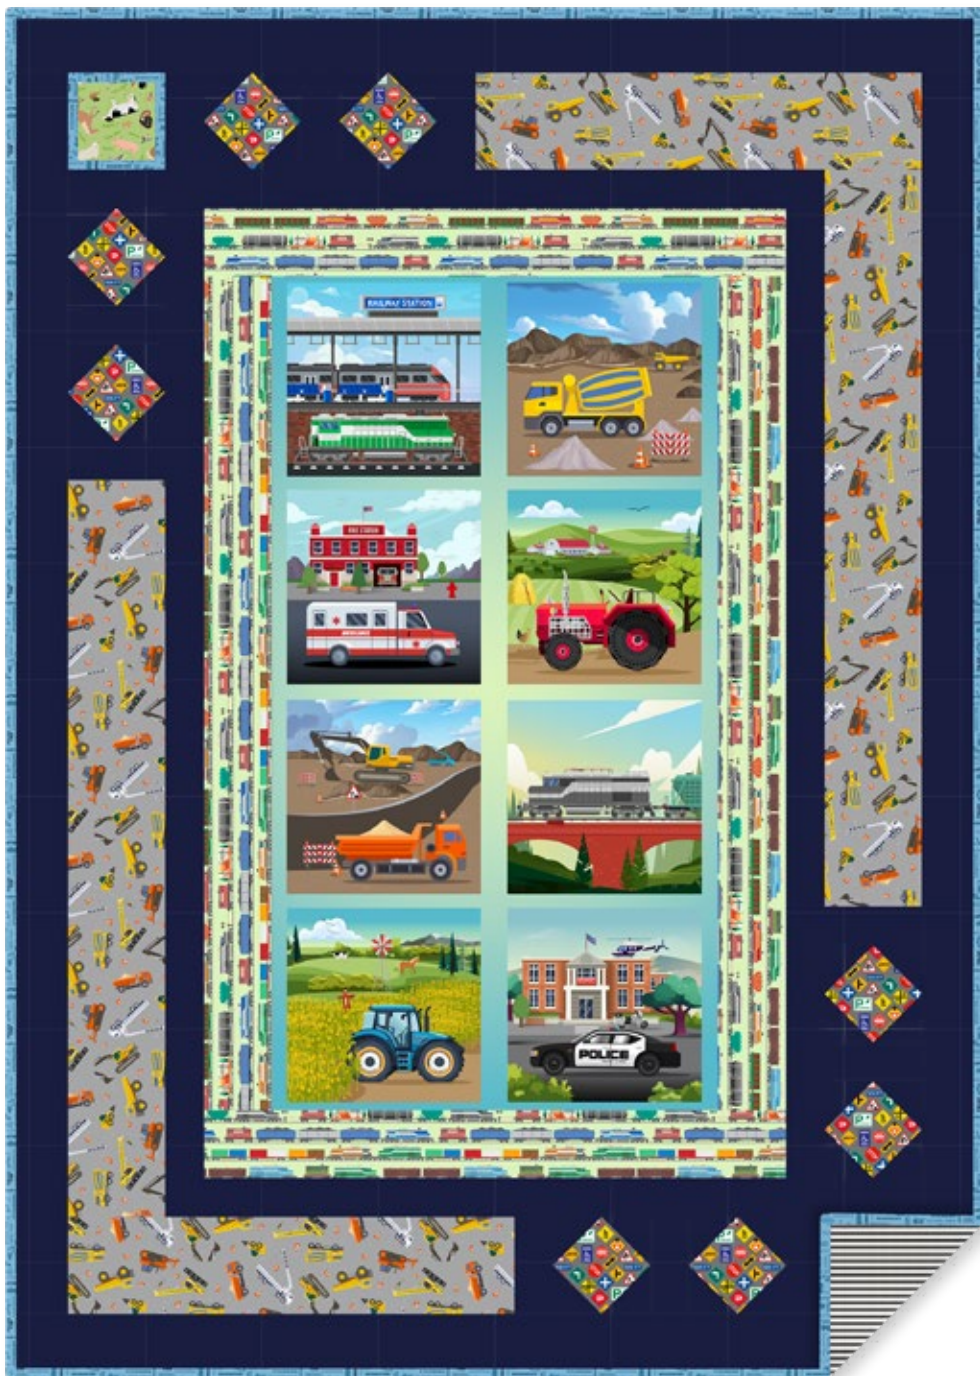

Diamond Square

By The Sweet Tea Girls Patterns
Designed by Leigh Headington
Order No. STG-0164 • 50" x 70"
thesweetteagirls.com