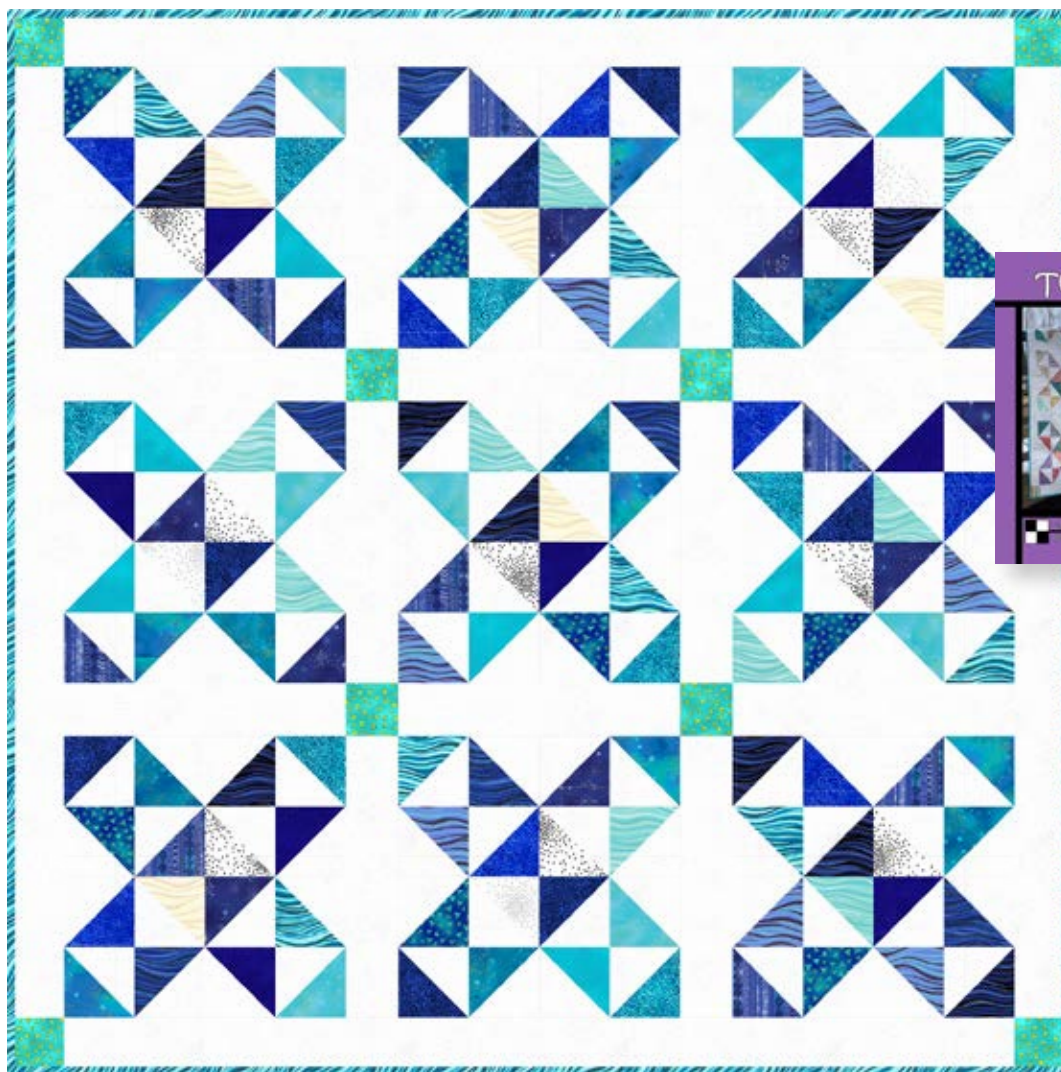

FOREVER TRUE

BY *Sue Bunch*

5" SQUARES
2½" STRIPS
10" SQUARES

Twinkle by Villa Rosa Designs

60" x 60"

villarosadesigns.com

Designed by Tricia Lynn Maloney

<i>Fabrics</i>	<i>1 Kit</i>	<i>10 Kits</i>	<i>20 Kits</i>
Forever True LB Basics 5" Square Pack SQ0400	2 packs	20 packs	40 packs
Accent: Aqua LB Basic Triangle Y0841-33M	yard	1 bolt	1 bolt
Background: White LB Basic Dot Y2662-1SM	2 yards	2 bolts	4 bolts
Binding: Aqua LB Basic Wave Y1331-33M	yard	1 bolt	1 bolt
Backing: NEW Gray LB Basic Confetti Y2663-6	3 yards	3 bolts	6 bolts

NIGHT MAGIC

BY *Sue Bunch*

5" SQUARES
2½" STRIPS
10" SQUARES

Twinkle by Villa Rosa Designs

60" x 60"

villarosadesigns.com

Designed by Tricia Lynn Maloney

Fabrics

Night Magic LB Basics 5" Square Pack SQ0401

Accent: Royal Blue LB Basic Droplet Y2603-31

Background: White LB Basic Dot Y2662-1SM

Binding: Dark Blue LB Basic Wave Y1331-30M

Backing: NEW Gray LB Basic Confetti Y2663-6