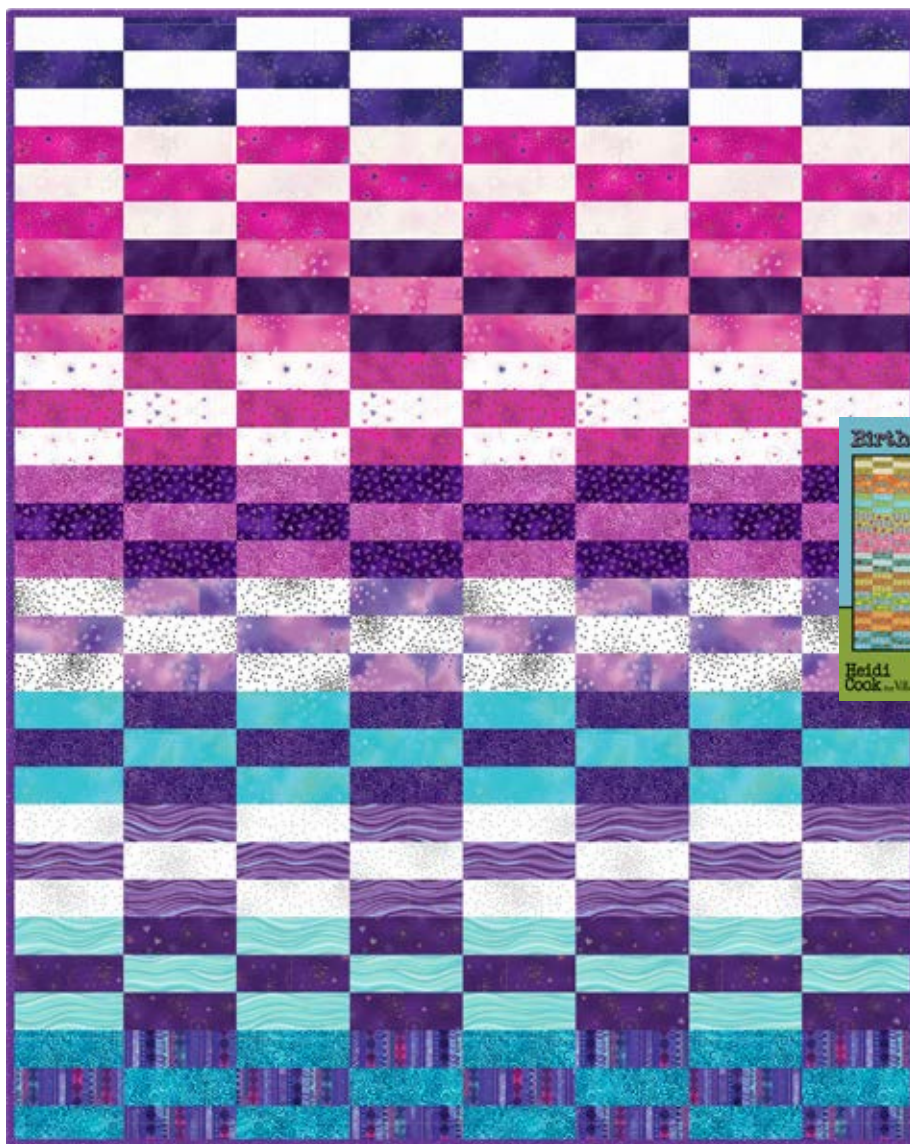

BE-YOU-TIFUL

BY

Heidi Cook

5" SQUARES
2½" STRIPS
10" SQUARES

Birthday Cake

by Villa Rosa Designs

Throw Size Shown: 48" x 60"

villarosadesigns.com • Designed by Heidi Cook

Fabrics

Be-You-tiful LB Basics 2 ½" Strip Roll ST0399

Binding: Purple LB Basic Droplet Y2603-27

Backing: Fuchsia LB Basic Droplet Y2603-77
(horizontal seam)

1 Kit

1 roll

½ yd

3 yds

NIGHT MAGIC

BY *Annal Bunch*

5" SQUARES
2½" STRIPS
10" SQUARES

Birthday Cake by Villa Rosa Designs

Throw Size Shown: 48" x 60"

villarosadesigns.com • Designed by Heidi Cook

<i>Fabrics</i>	<i>1 Kit</i>	<i>10 Kits</i>	<i>20 Kits</i>
Night Magic LB Basics 2 ½" Strip Roll ST0401	1 roll	10 rolls	20 rolls
Binding: Dark Gray LB Basic Swirl Y1293-7	½ yd	1 bolt	1 bolt
Backing: NEW Royal Blue LB Basic Heart Y1124-31SM (horizontal seam)	3 yds	3 bolts	5 bolts