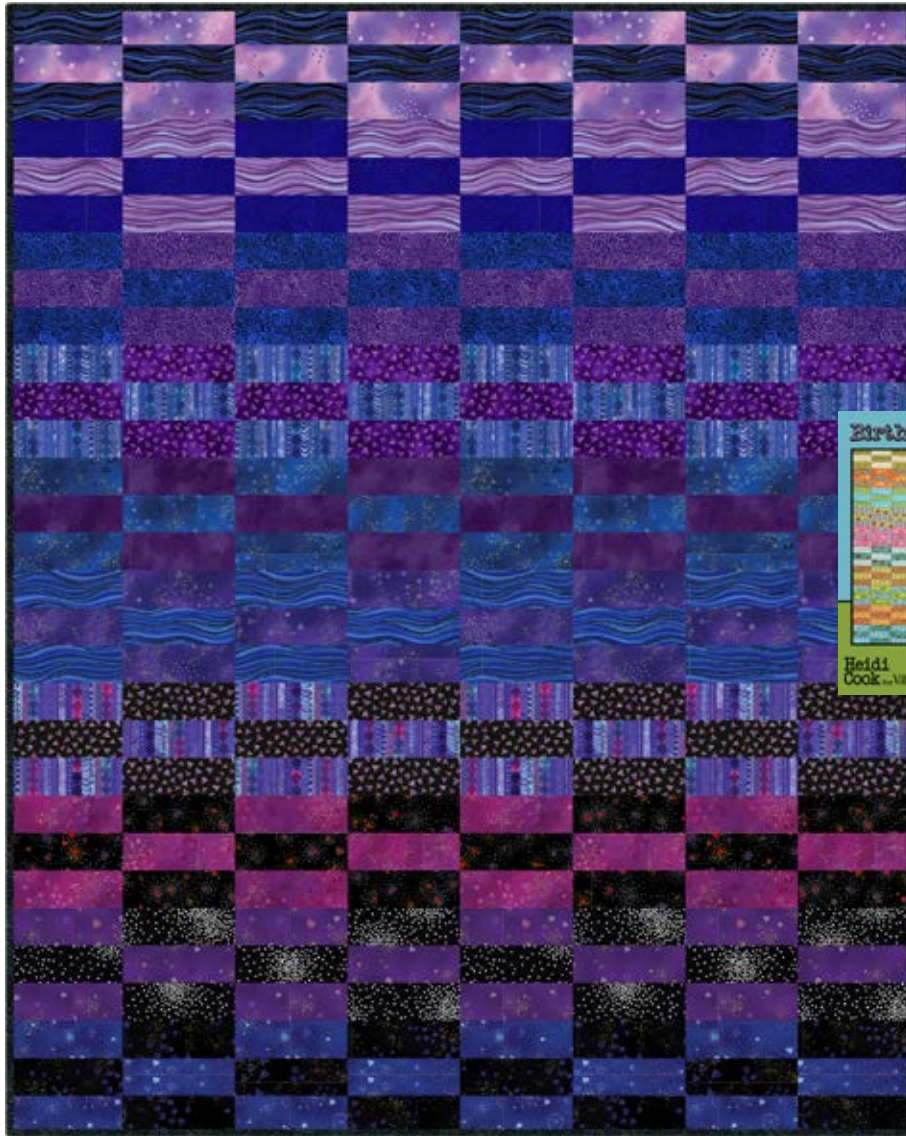

Fabrics

Be-You-tiful LB Basics 2 ½" Strip Roll ST0399

Binding: Purple LB Basic Droplet Y2603-27

Backing: Fuchsia LB Basic Droplet Y2603-77
(horizontal seam)

1 Kit

1 roll

½ yd

3 yds

NIGHT MAGIC

BY *Annal Bunch*

5" SQUARES
2½" STRIPS
10" SQUARES

Birthday Cake by Villa Rosa Designs

Throw Size Shown: 48" x 60"

villarosadesigns.com • Designed by Heidi Cook

<i>Fabrics</i>	<i>1 Kit</i>	<i>10 Kits</i>	<i>20 Kits</i>
Night Magic LB Basics 2 ½" Strip Roll ST0401	1 roll	10 rolls	20 rolls
Binding: Dark Gray LB Basic Swirl Y1293-7	½ yd	1 bolt	1 bolt
Backing: NEW Royal Blue LB Basic Heart Y1124-31SM (horizontal seam)	3 yds	3 bolts	5 bolts