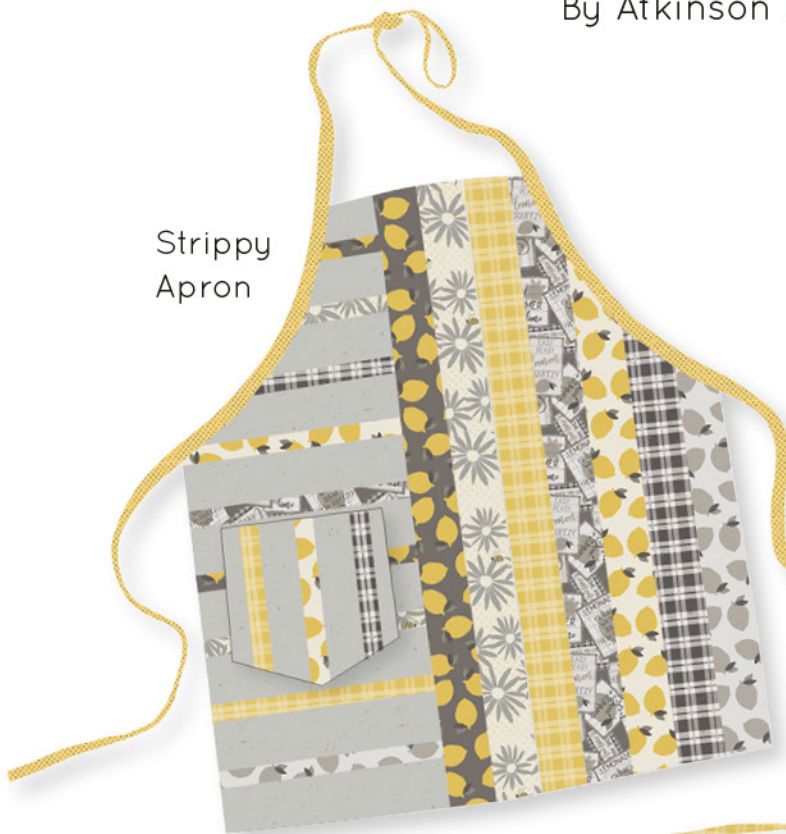

LEMONADE

BACON & BISCUITS APRON

By Atkinson Designs

Strippy Apron

Fruit Apron

Fabric Requirements, Strippy Apron: 1 Kit 10 Kits 20 Kits

| Fabric Requirements, Strippy Apron: | 1 Kit | 10 Kits | 20 Kits |
|-------------------------------------|---------|---------|---------|
| 7 Prints, 2½" x 42" Strips each*: | | | |
| Taupe Sign Collage Y3210-62 | ½ yd | 1 bolt | 1 bolt |
| Multi Color Floral Buzz Y3211-55 | ½ yd | 1 bolt | 1 bolt |
| Dk Yellow Just Lemons Y3212-10 | ½ yd | 1 bolt | 1 bolt |
| Multi Color Just Lemons Y3212-55 | ½ yd | 1 bolt | 1 bolt |
| Taupe Just Lemons Y3212-62 | ½ yd | 1 bolt | 1 bolt |
| Dk Yellow Plaid Y3213-10 | ½ yd | 1 bolt | 1 bolt |
| Dk Brown Plaid Y3213-16 | ½ yd | 1 bolt | 1 bolt |
| White: Lt Gray Speckle Y3215-5 | 1 ½ yds | 1 bolt | 2 bolts |
| Contrast: Multi Color Dot Y3214-55 | ½ yd | 1 bolt | 1 bolt |

*Or use Lemonade 2 ½" Strip Roll ST0322

Fabric Requirements, Fruit Apron: 1 Kit 10 Kits 20 Kits

| Fabric Requirements, Fruit Apron: | 1 Kit | 10 Kits | 20 Kits |
|---------------------------------------|---------|---------|---------|
| Print: Dk Yellow Just Lemons Y3212-10 | ½ yd | 1 bolt | 1 bolt |
| White: Yellow Dot Y3214-9 | 1 ½ yds | 1 bolt | 2 bolts |
| Contrast: Dk Yellow Plaid Y3213-10 | ½ yd | 1 bolt | 1 bolt |

atkinsondesigns.com

Order No. ATK-189

2 Versions in Adult Size, 24" x 28"

Also includes instructions for
(2) 8" x 8" Hot Pads