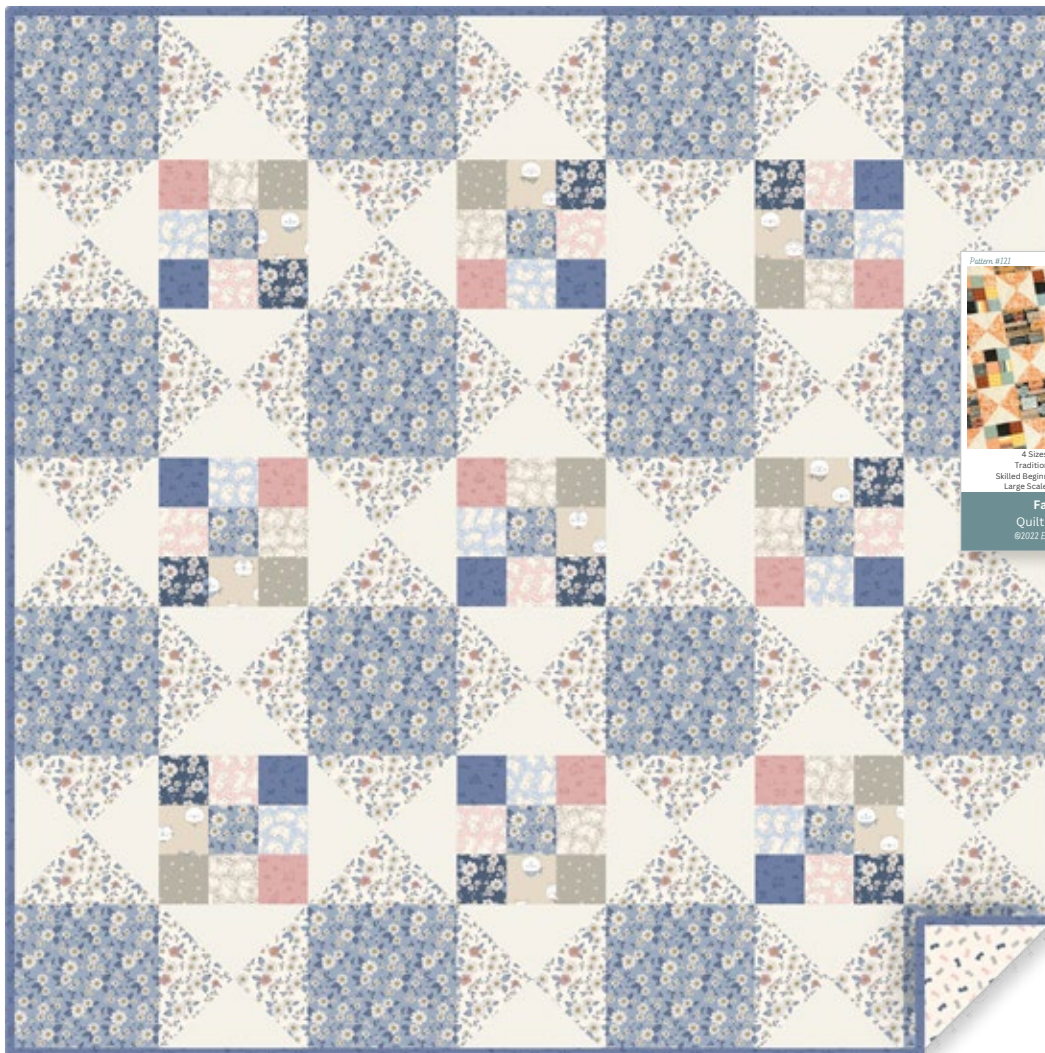

11 Fabrics, Blue version:

		1 Kit	10 Kits	20 Kits
A & B:	Lt Denim Floral Y4567-87	1 ¾ yds	1 bolt	2 bolts
B:	Dk Denim Floral Y4567-89	½ yd	1 bolt	1 bolt
	Lt Khaki Faces Y4568-11	½ yd	1 bolt	1 bolt
	Khaki Tossed Kittens Y4569-12	½ yd	1 bolt	1 bolt
	Lt Pink Tossed Kittens Y4569-41	½ yd	1 bolt	1 bolt
	Lt Denim Tossed Kittens Y4569-87	½ yd	1 bolt	1 bolt
	Pink Playful Tonal Y4570-42	½ yd	1 bolt	1 bolt
	Taupe Paw Prints Y4572-62	½ yd	1 bolt	1 bolt
B & Binding:	Denim Playful Tonal Y4570-88	¾ yd	1 bolt	1 bolt
C:	Muslin Solid AMB-190	1 yd	1 bolt	2 bolts
C:	Multi Floral Y4567-55	1 yd	1 bolt	2 bolts
Backing:	Multi Butterflies Y4571-55	4 yds	3 bolts	6 bolts

Fairfax

By Easy Piecy Quilts • Order No. 121 • easypiecyquilts.com • Throw size, 63" x 63"

11 Fabrics

Fabric A- Large Scale Print:	Cream Faces Y4568-57	1 ¼ yds
Fabric B (9-patch fabrics):	Lt Denim Floral Y4567-87	½ yd
	Dk Denim Floral Y4567-89	½ yd
	Lt Khaki Faces Y4568-11	½ yd
	Khaki Tossed Kittens Y4569-12	½ yd
	Lt Denim Tossed Kittens Y4569-87	½ yd
	Denim Playful Tonal Y4570-88	½ yd
	Taupe Paw Prints Y4572-62	½ yd
Fabrics B & C- Color:	Lt Pink Tossed Kittens Y4569-41	1 ½ yds
Fabric B & Binding:	Pink Playful Tonal Y4570-42	¾ yd
Fabric C- Low Volume:	White Solid AMB-1	1 yd
Backing:	Multi Floral Y4567-55	4 yds

Fairfax

By Easy Piecy Quilts • Order No. 121 • easypiecyquilts.com • Throw size, 63" x 63"

11 Fabrics

Fabric A- Large Scale Print & Fabric B (9-patch fabric):	Lt Denim Floral Y4567-87	1 3/8 yds
Fabric B (9-patch fabrics):	Dk Denim Floral Y4567-89	1/8 yd
	Lt Khaki Faces Y4568-11	1/8 yd
	Khaki Tossed Kittens Y4569-12	1/8 yd
	Lt Pink Tossed Kittens Y4569-41	1/8 yd
	Lt Denim Tossed Kittens Y4569-87	1/8 yd
	Pink Playful Tonal Y4570-42	1/8 yd
	Taupe Paw Prints Y4572-62	1/8 yd
Fabric B & Binding:	Denim Playful Tonal Y4570-88	3/4 yd
Fabric C- Low Volume:	Muslin Solid AMB-190	1 yd
Fabric C- Color:	Multi Floral Y4567-55	1 yd
Backing:	Multi Butterflies Y4571-55	4 yds