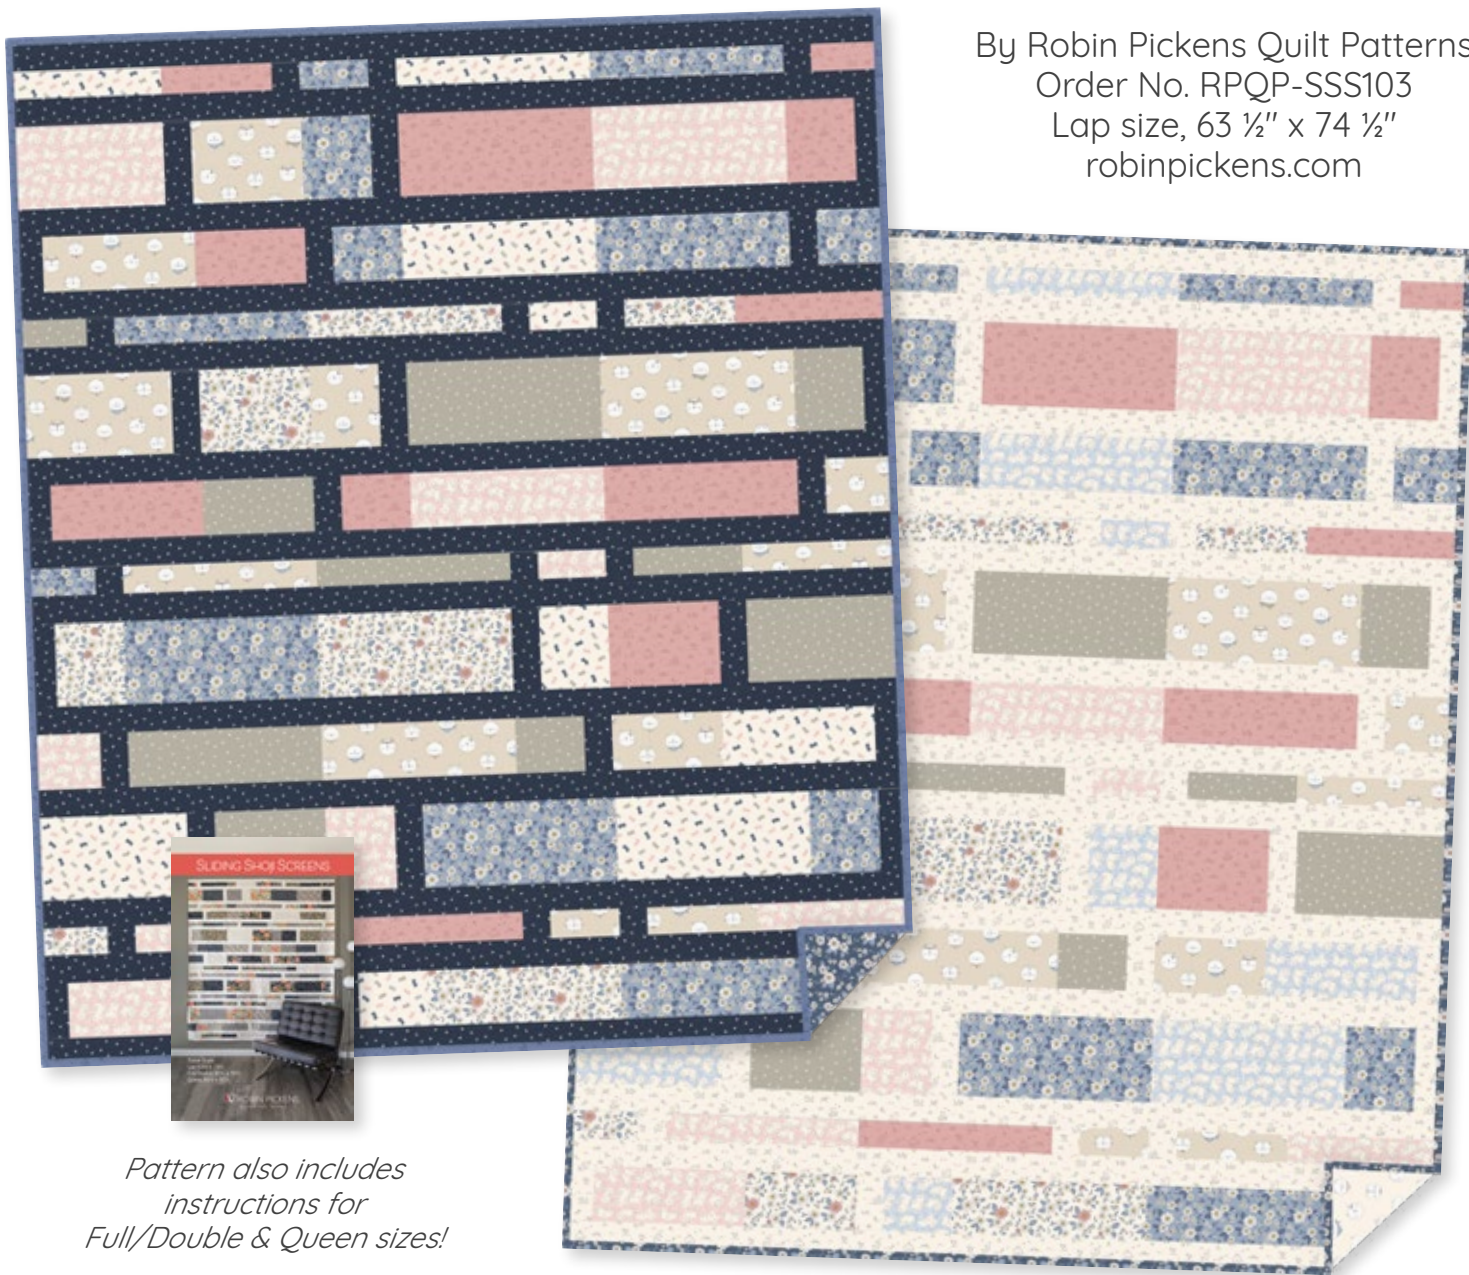

Sliding Shoji Screens

By Robin Pickens Quilt Patterns

Order No. RPQP-SSS103

Lap size, 63 1/2" x 74 1/2"

robinpickens.com

Pattern also includes instructions for Full/Double & Queen sizes!

9 Fabrics, Navy version:

	1 Kit	10 Kits	20 Kits
Fabric A: Pink Playful Tonal Y4570-42	1/2 yd	1 bolt	1 bolt
Fabric B: Lt Khaki Faces Y4568-11	1/2 yd	1 bolt	1 bolt
Fabric C: Taupe Paw Prints Y4572-62	1/2 yd	1 bolt	1 bolt
Fabric D: Lt Pink Tossed Kittens Y4569-41	1/2 yd	1 bolt	1 bolt
Fabric E: Multi Butterflies Y4571-55	1/2 yd	1 bolt	1 bolt
Fabric F: Multi Floral Y4567-55	1/2 yd	1 bolt	1 bolt
Fabric G: Lt Denim Floral Y4567-87	1/2 yd	1 bolt	1 bolt
Sashing: Navy Paw Prints Y4572-53	2 yds	2 bolts	3 bolts
Binding: Denim Playful Tonal Y4570-88	3/8 yd	1 bolt	1 bolt
Backing: Dk Denim Floral Y4567-89	4 3/8 yds	4 bolts	7 bolts

Sliding Shoji Screens

By Robin Pickens Quilt Patterns • Lap size, 63 1/2" x 74 1/2"
 Order No. RPQP-SSS103 • robinpickens.com

9 Fabrics

Fabric A:	Pink Playful Tonal Y4570-42	1/2 yd
Fabric B:	Lt Khaki Faces Y4568-11	1/2 yd
Fabric C:	Taupe Paw Prints Y4572-62	1/2 yd
Fabric D:	Lt Pink Tossed Kittens Y4569-41	1/2 yd
Fabric E:	Multi Butterflies Y4571-55	1/2 yd
Fabric F:	Multi Floral Y4567-55	1/2 yd
Fabric G:	Lt Denim Floral Y4567-87	1/2 yd
Sashing:	Navy Paw Prints Y4572-53	2 yds
Binding:	Denim Playful Tonal Y4570-88	3/8 yd
Backing:	Dk Denim Floral Y4567-89	4 3/8 yds

by Julia Khimich

Sliding Shoji Screens

By Robin Pickens Quilt Patterns • Lap size, 63 ½" x 74 ½"
Order No. RPQP-SSS103 • robinpickens.com

9 Fabrics

Fabric A:	Pink Playful Tonal Y4570-42	½ yd
Fabric B:	Lt Khaki Faces Y4568-11	½ yd
Fabric C:	Taupe Paw Prints Y4572-62	½ yd
Fabric D:	Lt Pink Tossed Kittens Y4569-41	½ yd
Fabric E:	Lt Denim Tossed Kittens Y4569-87	½ yd
Fabric F:	Multi Floral Y4567-55	½ yd
Fabric G:	Lt Denim Floral Y4567-87	½ yd
Sashing:	Cream Playful Tonal Y4570-57	2 yds
Binding:	Dk Denim Floral Y4567-89	¾ yd
Backing:	Cream Faces Y4568-57	4 ¾ yds