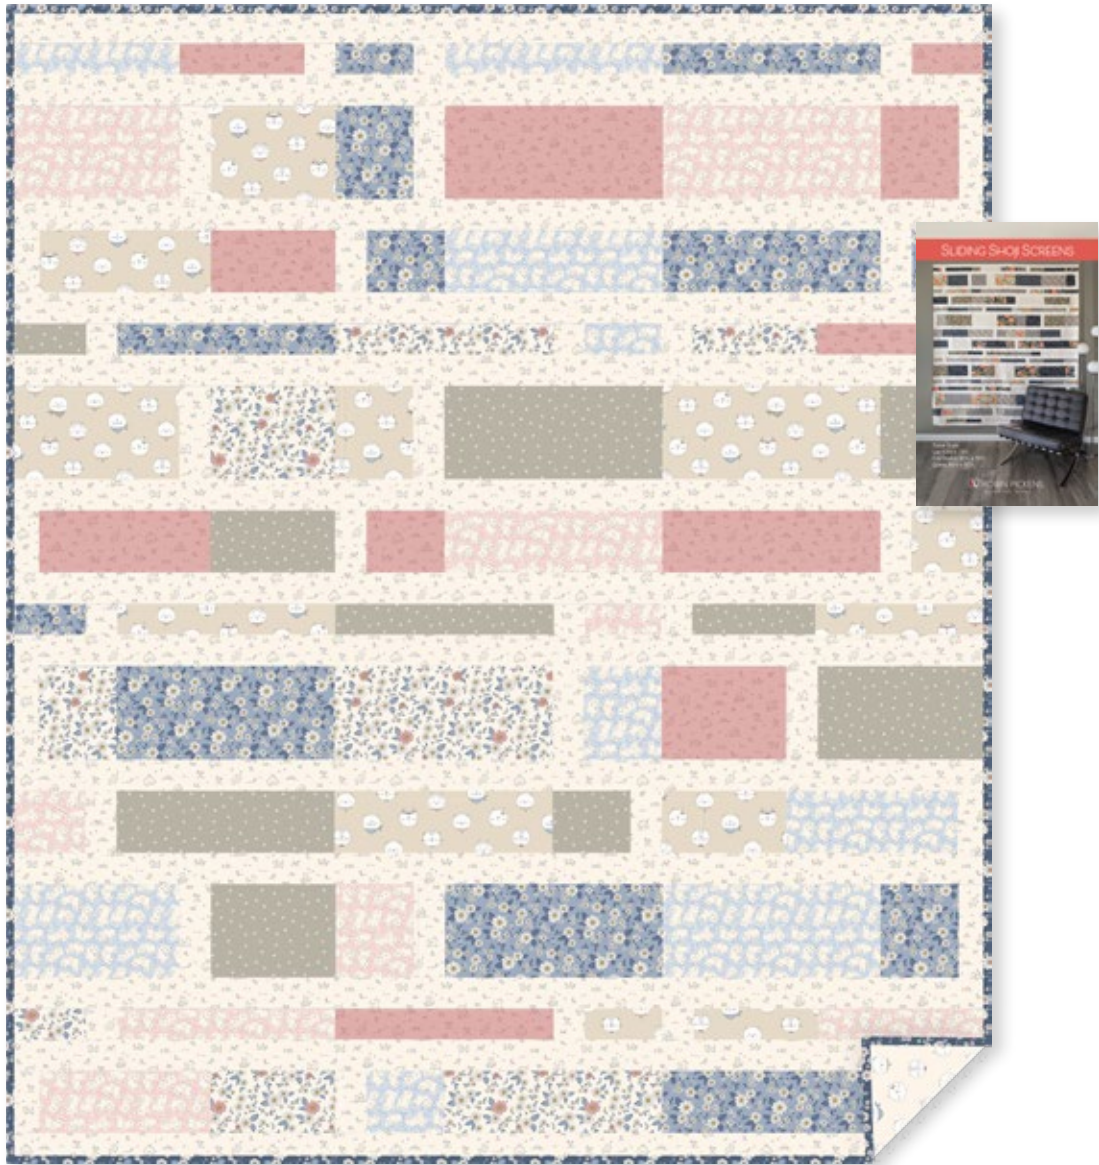

Sliding Shoji Screens

By Robin Pickens Quilt Patterns

Order No. RPQP-SSS103

Lap size, 63 1/2" x 74 1/2"

robinpickens.com

Pattern also includes instructions for Full/Double & Queen sizes!

9 Fabrics, Navy version:

9 Fabrics, Cream version:

	1 Kit	10 Kits	20 Kits
Fabric A: Pink Playful Tonal Y4570-42	1/2 yd	1 bolt	1 bolt
Fabric B: Lt Khaki Faces Y4568-11	1/2 yd	1 bolt	1 bolt
Fabric C: Taupe Paw Prints Y4572-62	1/2 yd	1 bolt	1 bolt
Fabric D: Lt Pink Tossed Kittens Y4569-41	1/2 yd	1 bolt	1 bolt
Fabric E: Lt Denim Tossed Kittens Y4569-87	1/2 yd	1 bolt	1 bolt
Fabric F: Multi Floral Y4567-55	1/2 yd	1 bolt	1 bolt
Fabric G: Lt Denim Floral Y4567-87	1/2 yd	1 bolt	1 bolt
Sashing: Cream Playful Tonal Y4570-57	2 yds	2 bolts	3 bolts
Binding: Dk Denim Floral Y4567-89	3/8 yd	1 bolt	1 bolt
Backing: Cream Faces Y4568-57	4 3/8 yds	4 bolts	7 bolts

Sliding Shoji Screens

By Robin Pickens Quilt Patterns • Lap size, 63 1/2" x 74 1/2"
 Order No. RPQP-SSS103 • robinpickens.com

9 Fabrics

Fabric A:	Pink Playful Tonal Y4570-42	1/2 yd
Fabric B:	Lt Khaki Faces Y4568-11	1/2 yd
Fabric C:	Taupe Paw Prints Y4572-62	1/2 yd
Fabric D:	Lt Pink Tossed Kittens Y4569-41	1/2 yd
Fabric E:	Multi Butterflies Y4571-55	1/2 yd
Fabric F:	Multi Floral Y4567-55	1/2 yd
Fabric G:	Lt Denim Floral Y4567-87	1/2 yd
Sashing:	Navy Paw Prints Y4572-53	2 yds
Binding:	Denim Playful Tonal Y4570-88	3/8 yd
Backing:	Dk Denim Floral Y4567-89	4 3/8 yds

by Julia Khimich

Sliding Shoji Screens

By Robin Pickens Quilt Patterns • Lap size, 63 ½" x 74 ½"
Order No. RPQP-SSS103 • robinpickens.com

9 Fabrics

Fabric A:	Pink Playful Tonal Y4570-42	½ yd
Fabric B:	Lt Khaki Faces Y4568-11	½ yd
Fabric C:	Taupe Paw Prints Y4572-62	½ yd
Fabric D:	Lt Pink Tossed Kittens Y4569-41	½ yd
Fabric E:	Lt Denim Tossed Kittens Y4569-87	½ yd
Fabric F:	Multi Floral Y4567-55	½ yd
Fabric G:	Lt Denim Floral Y4567-87	½ yd
Sashing:	Cream Playful Tonal Y4570-57	2 yds
Binding:	Dk Denim Floral Y4567-89	¾ yd
Backing:	Cream Faces Y4568-57	4 ¾ yds