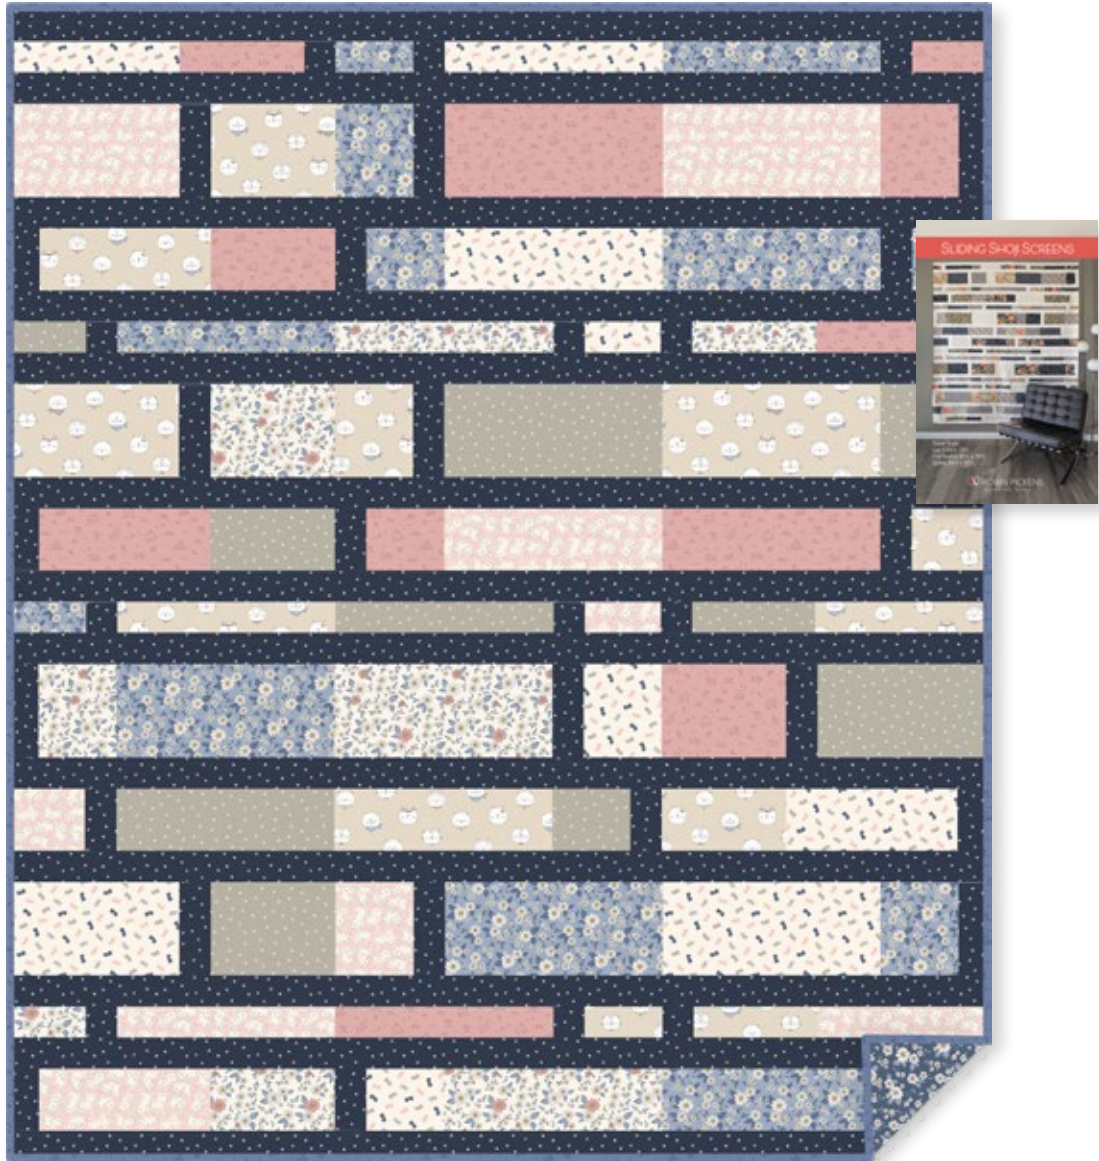

Sliding Shoji Screens

By Robin Pickens Quilt Patterns

Order No. RPQP-SSS103

Lap size, 63 1/2" x 74 1/2"

robinpickens.com

Pattern also includes instructions for Full/Double & Queen sizes!

9 Fabrics, Navy version:

	1 Kit	10 Kits	20 Kits
Fabric A: Pink Playful Tonal Y4570-42	1/2 yd	1 bolt	1 bolt
Fabric B: Lt Khaki Faces Y4568-11	1/2 yd	1 bolt	1 bolt
Fabric C: Taupe Paw Prints Y4572-62	1/2 yd	1 bolt	1 bolt
Fabric D: Lt Pink Tossed Kittens Y4569-41	1/2 yd	1 bolt	1 bolt
Fabric E: Multi Butterflies Y4571-55	1/2 yd	1 bolt	1 bolt
Fabric F: Multi Floral Y4567-55	1/2 yd	1 bolt	1 bolt
Fabric G: Lt Denim Floral Y4567-87	1/2 yd	1 bolt	1 bolt
Sashing: Navy Paw Prints Y4572-53	2 yds	2 bolts	3 bolts
Binding: Denim Playful Tonal Y4570-88	3/8 yd	1 bolt	1 bolt
Backing: Dk Denim Floral Y4567-89	4 3/8 yds	4 bolts	7 bolts

Sliding Shoji Screens

By Robin Pickens Quilt Patterns • Lap size, 63 1/2" x 74 1/2"
 Order No. RPQP-SSS103 • robinpickens.com

9 Fabrics

Fabric A:	Pink Playful Tonal Y4570-42	1/2 yd
Fabric B:	Lt Khaki Faces Y4568-11	1/2 yd
Fabric C:	Taupe Paw Prints Y4572-62	1/2 yd
Fabric D:	Lt Pink Tossed Kittens Y4569-41	1/2 yd
Fabric E:	Multi Butterflies Y4571-55	1/2 yd
Fabric F:	Multi Floral Y4567-55	1/2 yd
Fabric G:	Lt Denim Floral Y4567-87	1/2 yd
Sashing:	Navy Paw Prints Y4572-53	2 yds
Binding:	Denim Playful Tonal Y4570-88	3/8 yd
Backing:	Dk Denim Floral Y4567-89	4 3/8 yds

by Julia Khimich

Sliding Shoji Screens

By Robin Pickens Quilt Patterns • Lap size, 63 ½" x 74 ½"
Order No. RPQP-SSS103 • robinpickens.com

9 Fabrics

Fabric A:	Pink Playful Tonal Y4570-42	½ yd
Fabric B:	Lt Khaki Faces Y4568-11	½ yd
Fabric C:	Taupe Paw Prints Y4572-62	½ yd
Fabric D:	Lt Pink Tossed Kittens Y4569-41	½ yd
Fabric E:	Lt Denim Tossed Kittens Y4569-87	½ yd
Fabric F:	Multi Floral Y4567-55	½ yd
Fabric G:	Lt Denim Floral Y4567-87	½ yd
Sashing:	Cream Playful Tonal Y4570-57	2 yds
Binding:	Dk Denim Floral Y4567-89	¾ yd
Backing:	Cream Faces Y4568-57	4 ¾ yds