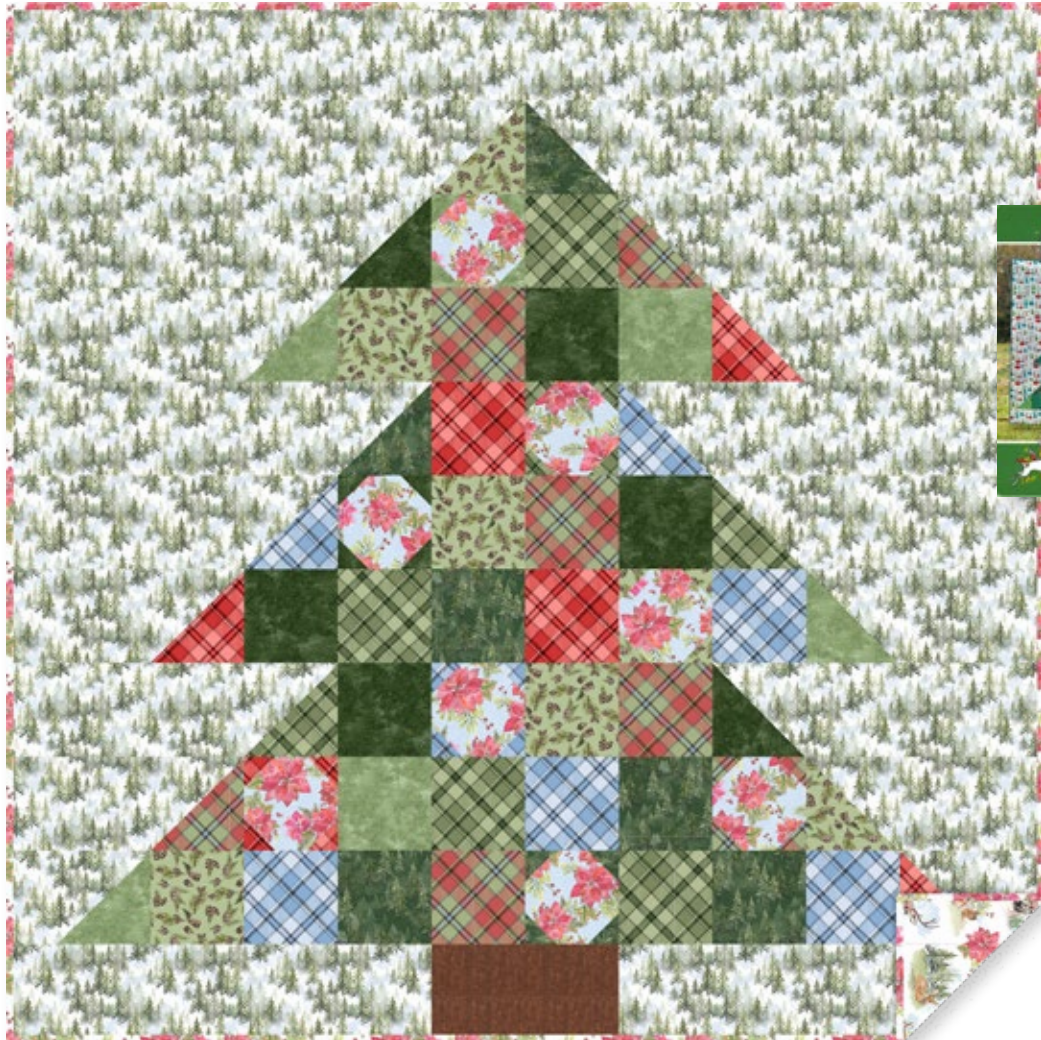

Joyful Winter

by Lexi Grenzer

Fa La La

By Running Doe Quilts for Villa Rosa Designs • Designed by Catherine Cureton
villarosadesigns.com • 66" x 66"

Fabrics, Lt Green Background:

Dk Forest Trees Y3814-114	1 FQ
Lt Red Diagonal Plaid Y3815-4	1 FQ
Lt Blue Diagonal Plaid Y3815-29	1 FQ
Multicolor Diagonal Plaid Y3815-55	1 FQ
Lt Forest Diagonal Plaid Y3815-112	1 FQ
Lt Forest Pine Cones Y3816-112 (incl binding)	1 FQ
Lt Forest Snow Dot Y3817-112	1 FQ
Dk Forest Snow Dot Y3817-114	1 FQ
Tree Trunk: Lt Brown Impressions Moiré Y1031-14	Fat 1/8
Ornaments: Lt Blue Poinsettias Y3813-29	1/2 yd
Background: Lt Forest Trees Y3814-112	2 1/2 yds
Binding: White Poinsettias Y3813-1	5/8 yd
Suggested Backing: White Toile Y3812-1	4 1/8 yds